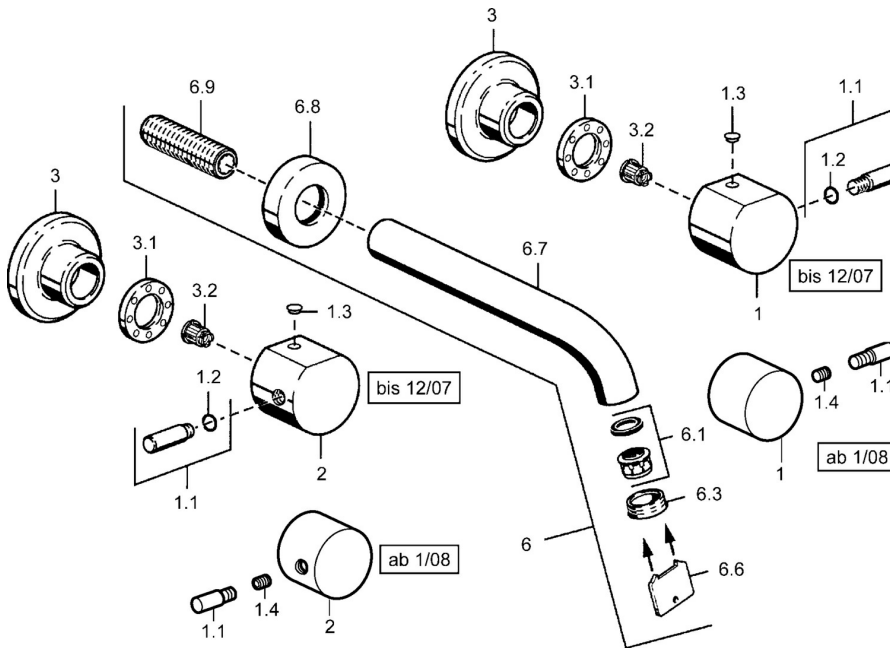

EAN: 4015474022508  
[static.hansa.com/5106210274](http://static.hansa.com/5106210274)

- Washbasin
- Concealed wall mounting
- Trim Kit, Two-grip
- Round rosette

## Technical data

### Technical properties

Hot water supply	<b>max. +80°C</b>
Working pressure	<b>0.5-10 bar</b>
Material	<b>Brass</b>

### SP51062102

	Name	Code
1	Lever Discontinued	59912137
1.1	Lever, M8, 22 mm	59912132
1.1	Lever, M6	59913209
1.2	O-ring, d 6x1	59912136
1.3	Plug Discontinued	59912139
1.4	Screw, M6x6	59912330
2	Lever Discontinued	59912138
3	Cover flange, d 70 mm	59910094
3.1	Tightening nut, d35.5xM24x1	59912023
3.2	Adapter White	59910235
6	Spout, G1/2 Discontinued	59912145
6.1	Aerator, M22/24 A	59902081
6.3	Aerator, M24x1, (-2002) Discontinued	59912011
6.3	Aerator and key, M24x1, (2002-)	59912225
6.6	Key for aerator, (2002-)	59912228
6.8	Flange, d 55 mm Discontinued	59912142
6.9	Thread nipple, G1/2, AF12	59912144