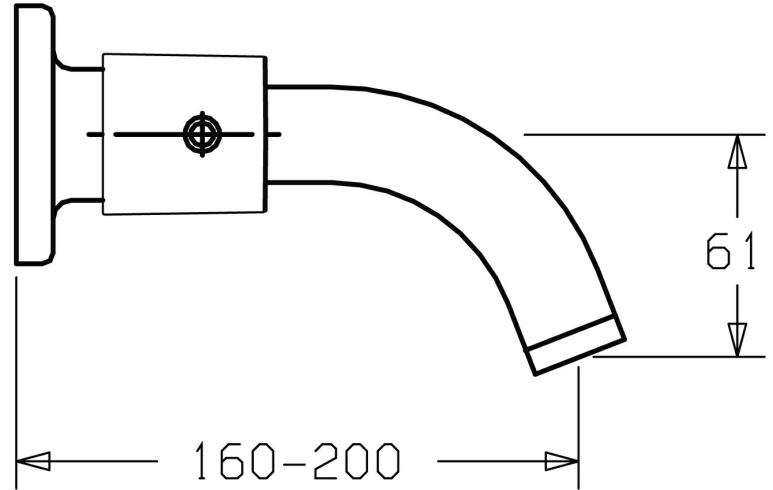

EAN: 4015474022508  
[static.hansa.com/5106210274](http://static.hansa.com/5106210274)

- Washbasin
- Concealed wall mounting
- Trim Kit, Two-grip
- Round rosette

## Technical data

### Technical properties

Hot water supply	<b>max. +80°C</b>
Working pressure	<b>0.5-10 bar</b>
Material	<b>Brass</b>

### SP51062102

	Name	Code
1	Lever Discontinued	59912137
1.1	Lever, M8, 22 mm	59912132
1.1	Lever, M6	59913209
1.2	O-ring, d 6x1	59912136
1.3	Plug Discontinued	59912139
1.4	Screw, M6x6	59912330
2	Lever Discontinued	59912138
3	Cover flange, d 70 mm	59910094
3.1	Tightening nut, d35.5xM24x1	59912023
3.2	Adapter White	59910235
6	Spout, G1/2 Discontinued	59912145
6.1	Aerator, M22/24 A	59902081
6.3	Aerator, M24x1, (-2002) Discontinued	59912011
6.3	Aerator and key, M24x1, (2002-)	59912225
6.6	Key for aerator, (2002-)	59912228
6.8	Flange, d 55 mm Discontinued	59912142
6.9	Thread nipple, G1/2, AF12	59912144