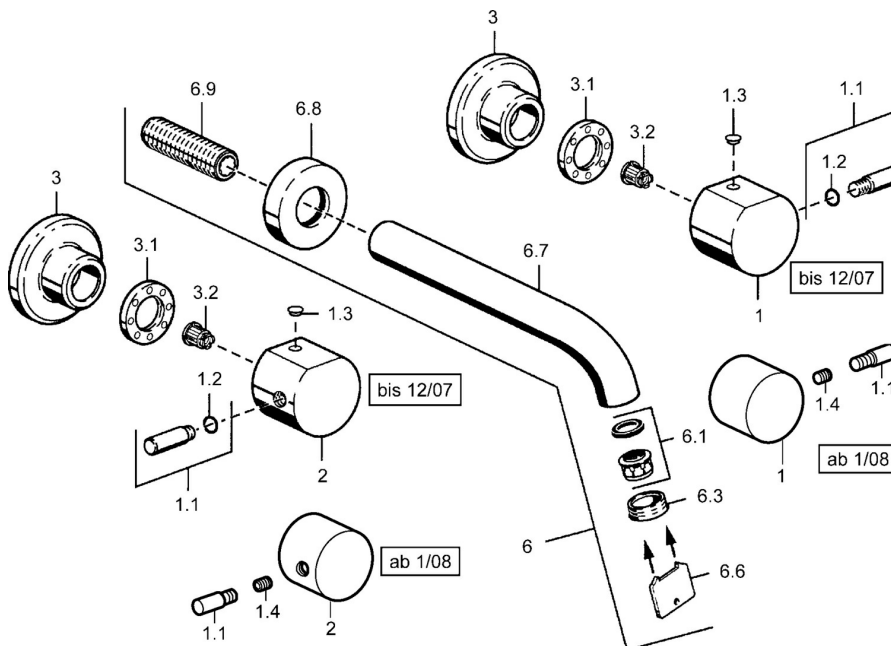

EAN: 4015474022492  
[static.hansa.com/51062102](http://static.hansa.com/51062102)

- Washbasin
- Trim Kit, Two-grip
- Concealed wall mounting
- Chrome
- Round rosette

## Technical data

### Technical properties

Hot water supply	<b>max. +80°C</b>
Working pressure	<b>0.5-10 bar</b>
Material	<b>Brass</b>

#### SP51062102

	Name	Code
1	Lever Discontinued	59912137
1.1	Lever, M8, 22 mm	59912132
1.1	Lever, M6	59913209
1.2	O-ring, d 6x1	59912136
1.3	Plug Discontinued	59912139
1.4	Screw, M6x6	59912330
2	Lever Discontinued	59912138
3	Cover flange, d 70 mm	59910094
3.1	Tightening nut, d35.5xM24x1	59912023
3.2	Adapter White	59910235
6	Spout, G1/2 Discontinued	59912145
6.1	Aerator, M22/24 A	59902081
6.3	Aerator, M24x1, (-2002) Discontinued	59912011
6.3	Aerator and key, M24x1, (2002-)	59912225
6.6	Key for aerator, (2002-)	59912228
6.8	Flange, d 55 mm Discontinued	59912142
6.9	Thread nipple, G1/2, AF12	59912144