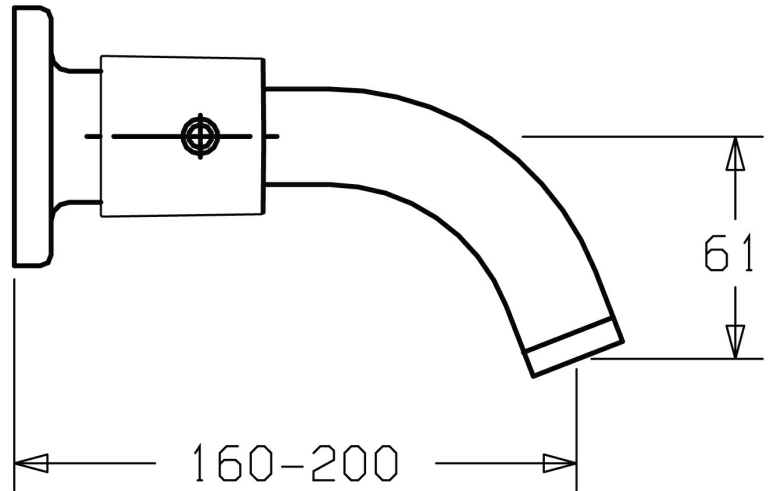

EAN: 4015474022492  
[static.hansa.com/51062102](http://static.hansa.com/51062102)

- Washbasin
- Trim Kit, Two-grip
- Concealed wall mounting
- Chrome
- Round rosette

## Technical data

### Technical properties

Hot water supply	<b>max. +80°C</b>
Working pressure	<b>0.5-10 bar</b>
Material	<b>Brass</b>

#### SP51062102

	Name	Code
1	Lever Discontinued	59912137
1.1	Lever, M8, 22 mm	59912132
1.1	Lever, M6	59913209
1.2	O-ring, d 6x1	59912136
1.3	Plug Discontinued	59912139
1.4	Screw, M6x6	59912330
2	Lever Discontinued	59912138
3	Cover flange, d 70 mm	59910094
3.1	Tightening nut, d35.5xM24x1	59912023
3.2	Adapter White	59910235
6	Spout, G1/2 Discontinued	59912145
6.1	Aerator, M22/24 A	59902081
6.3	Aerator, M24x1, (-2002) Discontinued	59912011
6.3	Aerator and key, M24x1, (2002-)	59912225
6.6	Key for aerator, (2002-)	59912228
6.8	Flange, d 55 mm Discontinued	59912142
6.9	Thread nipple, G1/2, AF12	59912144