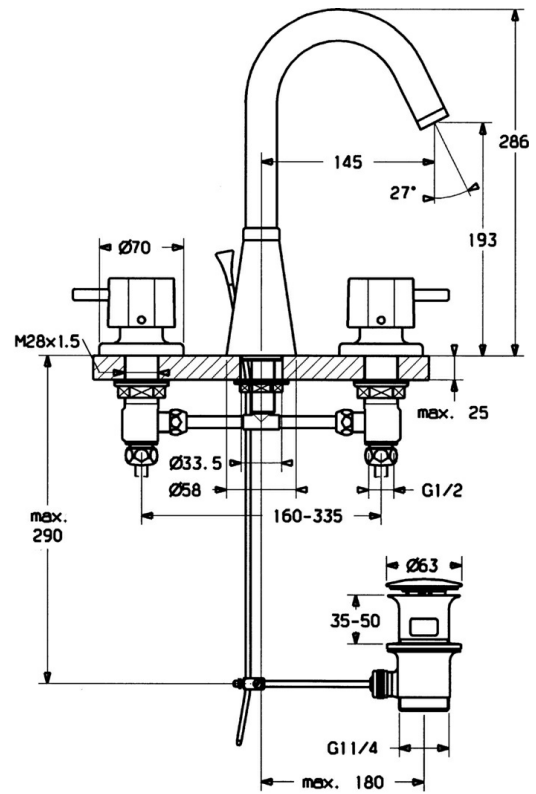

EAN: 4015474022461
static.hansa.com/51052102

- Washbasin
- Two-grip
- Deck mounted
- Chrome
- Swivel spout

Technical data

Technical properties

Hot water supply	max. +80°C
Working pressure	0.5-10 bar
Backflow prevention (EN1717)	AA
Material	Brass

Spare parts

SP51052102

	Name	Code
1	Body Discontinued	59912140
1.3	Fixing nut kit	59910705
2	Headpart, G1/2	59905114
2.1	O-ring, d 18x2	59901422
2.2	Adapter White	59910235
3	T-connector	59910687
3.1	O-ring, d 11x2 Discontinued	59910686
4	Valve, G1/2xG3/9 Discontinued	59912141
4.2	Sealing kit Discontinued	59910707
4.3	Cramping connector	59905061
5	Cover flange, d 70 mm	59910094
5.2	Tightening nut, d35.5xM24x1	59912023
6	Spout Discontinued	59912101
6.1	Aerator, M22/24 A	59902081
6.3	Aerator, M24x1, (-2002) Discontinued	59912011
6.4	Sealing kit	59911884
6.5	Screw, M4x7	59902075
7	Lever Discontinued	59912137
7.1	Lever, M8, 22 mm	59912132
7.2	O-ring, d 6x1	59912136
7.3	Plug Discontinued	59912139
8	Lever Discontinued	59912138
9	Pop-up waste	59904620
9.1	Swivel joint	59904624
9.2	Pop-up operating rod Discontinued	59911887