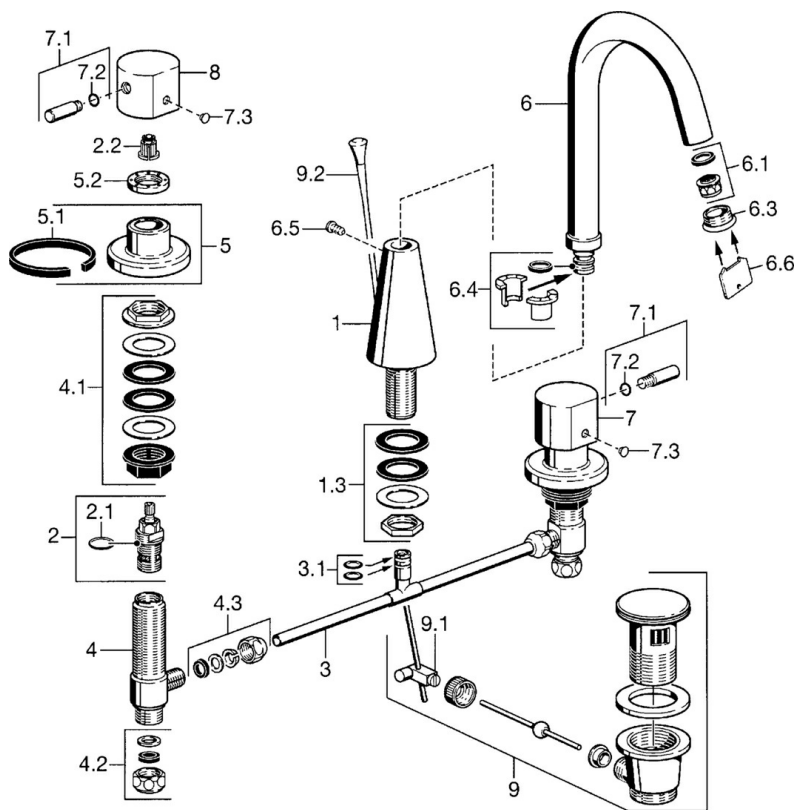

EAN: 4015474022461
static.hansa.com/51052102

- Washbasin
- Two-grip
- Deck mounted
- Chrome
- Swivel spout

Technical data

Technical properties

Hot water supply	max. +80°C
Working pressure	0.5-10 bar
Backflow prevention (EN1717)	AA
Material	Brass

Spare parts

SP51052102

	Name	Code
1	Body Discontinued	59912140
1.3	Fixing nut kit	59910705
2	Headpart, G1/2	59905114
2.1	O-ring, d 18x2	59901422
2.2	Adapter White	59910235
3	T-connector	59910687
3.1	O-ring, d 11x2 Discontinued	59910686
4	Valve, G1/2xG3/9 Discontinued	59912141
4.2	Sealing kit Discontinued	59910707
4.3	Cramping connector	59905061
5	Cover flange, d 70 mm	59910094
5.2	Tightening nut, d35.5xM24x1	59912023
6	Spout Discontinued	59912101
6.1	Aerator, M22/24 A	59902081
6.3	Aerator, M24x1, (-2002) Discontinued	59912011
6.4	Sealing kit	59911884
6.5	Screw, M4x7	59902075
7	Lever Discontinued	59912137
7.1	Lever, M8, 22 mm	59912132
7.2	O-ring, d 6x1	59912136
7.3	Plug Discontinued	59912139
8	Lever Discontinued	59912138
9	Pop-up waste	59904620
9.1	Swivel joint	59904624
9.2	Pop-up operating rod Discontinued	59911887