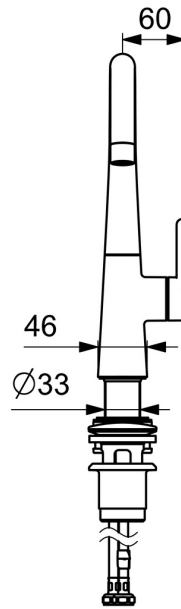

EAN: 4057304015083
static.hansa.com/51032293

- Washbasin
- Single-lever, side operated
- Deck mounted
- Chrome
- Swivel spout, Swivel range limiting option
- PCA® - constant flow rate regardless of pressure variations
- Single operating lever/handle, Hot/Cold symbols
- Pop-up waste with draw-rod
- \varnothing 25 mm ceramic cartridge for flow and temperature control
- Flexible inlet pipes

Technical data

Flow properties

Flow-rate at 3 bar (with flow controller) **6.0 l/min**

Technical properties

DN-size (nominal dimension) **DN15**
 Hot water supply **max. +70°C**
 Working pressure **0.5-10 bar**
 Connection size **G3/8**
 Projection **167 mm**
 Backflow prevention (EN1717) **AA**
 Material **Brass**

Regulations

EN standard **EN 817**
 Noise class **I (ISO 3822)**

Approvals and Declarations

DVGW **DW-6506DL0547**
 Declaration of conformity **DoC**
 EPD **S-P-06391**

Spare parts

SP51492293

	Name	Code
01	Aerator, M22x1 STD HC PCA, 6 l/min	59914428
02	High spout Discontinued	1007425V
02	High spout	1013626V
03	Cover plug	59913762
04	Spout overturning stopper, 60° /0°	59914264
04	Spout overturning stopper, 120° Discontinued	59914429
05	Sealing kit for spout	59914431
06	Lever Discontinued	59914640
07	Screw, M5x8, SW2.5	59904755
08	Covering cap Discontinued	59914638
09	Tightening nut, M32x1, SW24	59913958
10	Cartridge, 2.5	59913914
11	Bottom seal	59914650
12	Fixing set	59913371
13	Flexible pipe, L=430, M8x1-G3/8 LH Discontinued	59914466