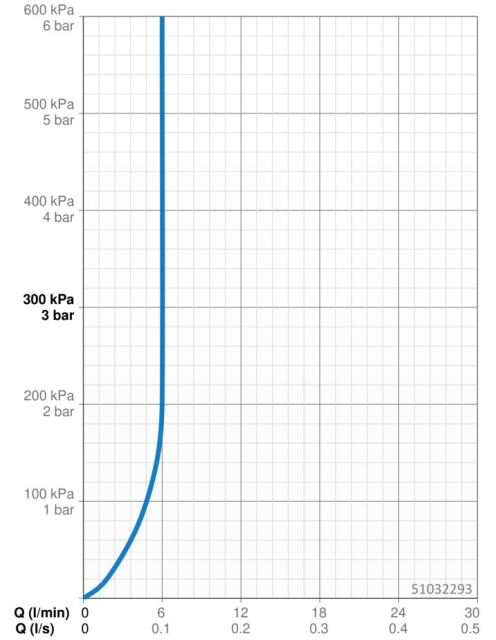

EAN: 4057304015083
static.hansa.com/51032293

- Washbasin
- Single-lever, side operated
- Deck mounted
- Chrome
- Swivel spout, Swivel range limiting option
- PCA® - constant flow rate regardless of pressure variations
- Single operating lever/handle, Hot/Cold symbols
- Pop-up waste with draw-rod
- \varnothing 25 mm ceramic cartridge for flow and temperature control
- Flexible inlet pipes

Technical data

Flow properties

Flow-rate at 3 bar (with flow controller) **6.0 l/min**

Technical properties

DN-size (nominal dimension) **DN15**
 Hot water supply **max. +70°C**
 Working pressure **0.5-10 bar**
 Connection size **G3/8**
 Projection **167 mm**
 Backflow prevention (EN1717) **AA**
 Material **Brass**

Regulations

EN standard **EN 817**
 Noise class **I (ISO 3822)**

Approvals and Declarations

DVGW **DW-6506DL0547**
 Declaration of conformity **DoC**
 EPD **S-P-06391**

Spare parts

SP51492293

	Name	Code
01	Aerator, M22x1 STD HC PCA, 6 l/min	59914428
02	High spout Discontinued	1007425V
02	High spout	1013626V
03	Cover plug	59913762
04	Spout overturning stopper, 60° /0°	59914264
04	Spout overturning stopper, 120° Discontinued	59914429
05	Sealing kit for spout	59914431
06	Lever Discontinued	59914640
07	Screw, M5x8, SW2.5	59904755
08	Covering cap Discontinued	59914638
09	Tightening nut, M32x1, SW24	59913958
10	Cartridge, 2.5	59913914
11	Bottom seal	59914650
12	Fixing set	59913371
13	Flexible pipe, L=430, M8x1-G3/8 LH Discontinued	59914466