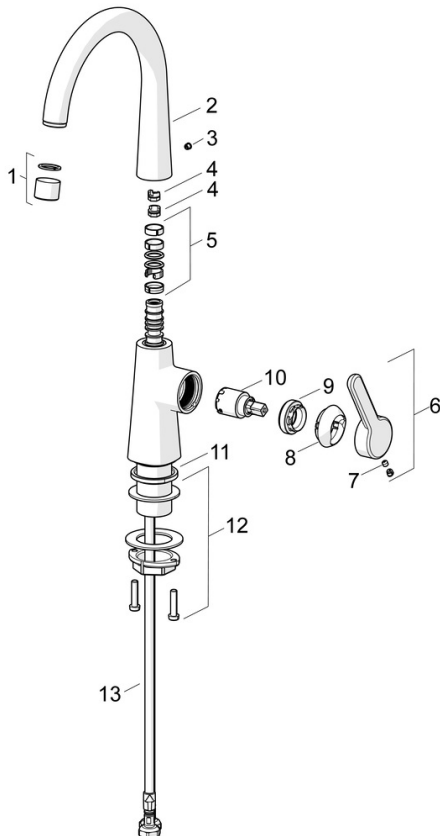

EAN: 4057304015083
static.hansa.com/51032293

- Washbasin
- Single-lever, side operated
- Deck mounted
- Chrome
- Swivel spout, Swivel range limiting option
- PCA® - constant flow rate regardless of pressure variations
- Single operating lever/handle, Hot/Cold symbols
- Pop-up waste with draw-rod
- \varnothing 25 mm ceramic cartridge for flow and temperature control
- Flexible inlet pipes

Technical data

Flow properties

Flow-rate at 3 bar (with flow controller) **6.0 l/min**

Technical properties

DN-size (nominal dimension) **DN15**
 Hot water supply **max. +70°C**
 Working pressure **0.5-10 bar**
 Connection size **G3/8**
 Projection **167 mm**
 Backflow prevention (EN1717) **AA**
 Material **Brass**

Regulations

EN standard **EN 817**
 Noise class **I (ISO 3822)**

Approvals and Declarations

DVGW **DW-6506DL0547**
 Declaration of conformity **DoC**
 EPD **S-P-06391**

Spare parts

SP51492293

	Name	Code
01	Aerator, M22x1 STD HC PCA, 6 l/min	59914428
02	High spout Discontinued	1007425V
02	High spout	1013626V
03	Cover plug	59913762
04	Spout overturning stopper, 60° /0°	59914264
04	Spout overturning stopper, 120° Discontinued	59914429
05	Sealing kit for spout	59914431
06	Lever Discontinued	59914640
07	Screw, M5x8, SW2.5	59904755
08	Covering cap Discontinued	59914638
09	Tightening nut, M32x1, SW24	59913958
10	Cartridge, 2.5	59913914
11	Bottom seal	59914650
12	Fixing set	59913371
13	Flexible pipe, L=430, M8x1-G3/8 LH Discontinued	59914466