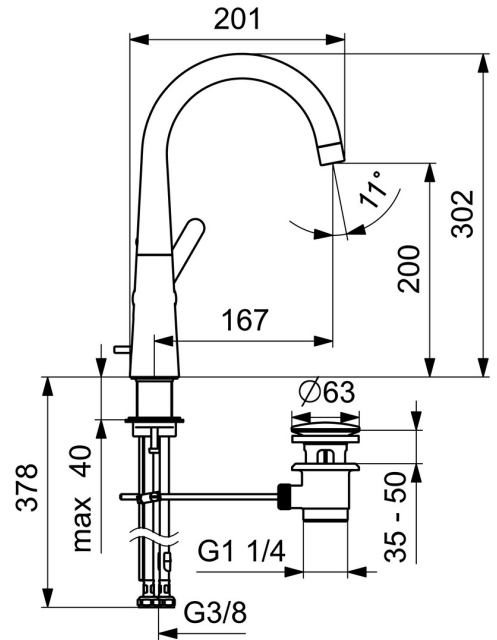

EAN: 4057304015083
static.hansa.com/51032293

- Washbasin
- Single-lever, side operated
- Deck mounted
- Chrome
- Swivel spout, Swivel range limiting option
- PCA® - constant flow rate regardless of pressure variations
- Single operating lever/handle, Hot/Cold symbols
- Pop-up waste with draw-rod
- \varnothing 25 mm ceramic cartridge for flow and temperature control
- Flexible inlet pipes

Technical data

Flow properties

Flow-rate at 3 bar (with flow controller) **6.0 l/min**

Technical properties

DN-size (nominal dimension) **DN15**
 Hot water supply **max. +70°C**
 Working pressure **0.5-10 bar**
 Connection size **G3/8**
 Projection **167 mm**
 Backflow prevention (EN1717) **AA**
 Material **Brass**

Regulations

EN standard **EN 817**
 Noise class **I (ISO 3822)**

Approvals and Declarations

DVGW **DW-6506DL0547**
 Declaration of conformity **DoC**
 EPD **S-P-06391**

Spare parts

SP51492293

	Name	Code
01	Aerator, M22x1 STD HC PCA, 6 l/min	59914428
02	High spout Discontinued	1007425V
02	High spout	1013626V
03	Cover plug	59913762
04	Spout overturning stopper, 60° /0°	59914264
04	Spout overturning stopper, 120° Discontinued	59914429
05	Sealing kit for spout	59914431
06	Lever Discontinued	59914640
07	Screw, M5x8, SW2.5	59904755
08	Covering cap Discontinued	59914638
09	Tightening nut, M32x1, SW24	59913958
10	Cartridge, 2.5	59913914
11	Bottom seal	59914650
12	Fixing set	59913371
13	Flexible pipe, L=430, M8x1-G3/8 LH Discontinued	59914466