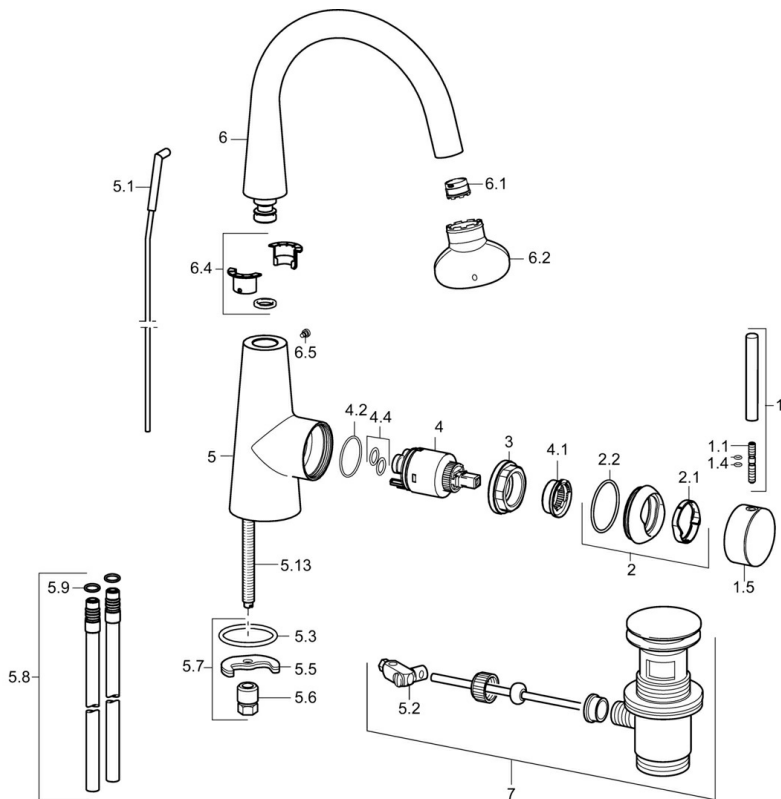

EAN: 4015474184664
static.hansa.com/51032278

- Washbasin
- Single-lever, side operated
- Deck mounted
- Chrome
- Standard aerator

Technical data

Technical properties

Hot water supply	max. +80°C
Working pressure	0.5-10 bar

Spare parts

SP51032173

	Name	Code
1	Lever, 70 mm	59913331
1.1	Screw, M5x35	59913299
1.4	O-ring, d 3x1.5	59913100
1.5	Cap	59913328
1.5	Cap Black Discontinued	59913329
1.5	Cap White Discontinued	59913330
2	Covering cap	59913364
2.1	Bearing ring	59913363
2.2	O-ring, d 38x2	59913212
3	Screw, M42x1, SW34	59913365
4	Cartridge, 3.5 Eco	59912324
4	Cartridge, 3.5 Classic	59913075
4.1	Temperature adjustment limiter	59912325
4.2	O-ring, d 28.24x2.62 Discontinued	59912590
4.4	O-ring, d 10.10x1.60 Discontinued	59905072
5.1	Lever for pop-up waste	59913362
5.2	Swivel joint	59904624
5.3	O-ring, d 36.09x d 3.53	59913396
5.5	Fixing plate	59904765
5.6	Screw, M8x1, SW13	59904766
5.7	Fixing set	59910749
5.8	Coupling pipe, L=430, M10x1	59912550
5.9	O-ring, 9x2	59905095
5.13	Fixing screw, M8x1, L=140	59912474
6	Spout	59913456
6.1	Aerator, M18.5x1, TJ	59913366
6.2	Key for aerator, M18.5	59913367
6.4	Sealing kit	59911884
6.5	Screw, M4x7	59902075
7	Pop-up waste	59911441
N.I.	Key, SW30/34	59912108
N.I.	Flexible pipe, L=500, G3/8-M10x1	59911767