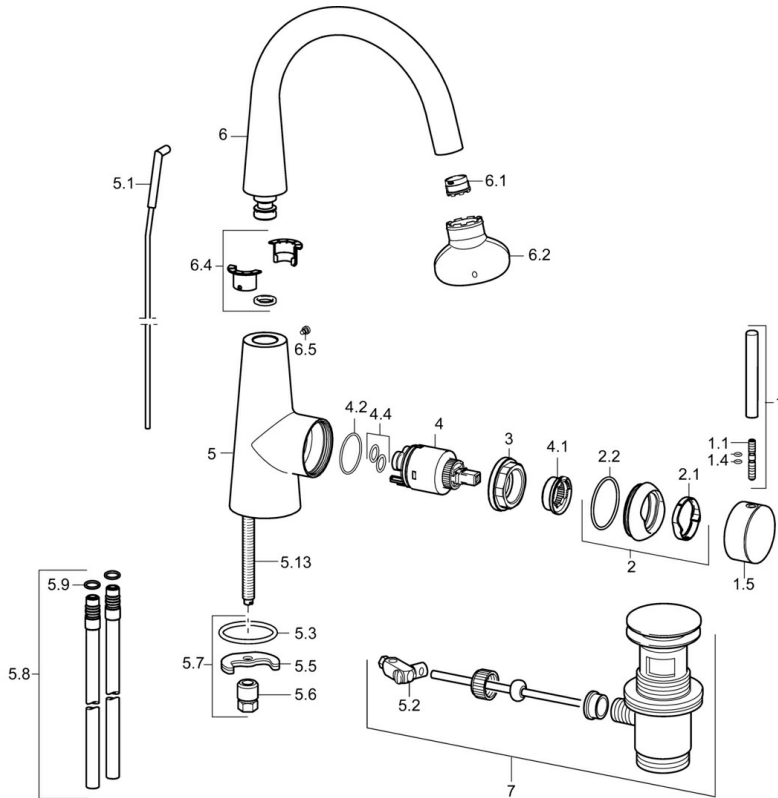

EAN: 4015474181267
static.hansa.com/51032277

- Washbasin
- Single-lever, side operated
- Deck mounted
- Chrome

Technical data

Technical properties

Hot water supply	max. +80°C
Working pressure	0.5-10 bar

Spare parts

SP51032173

	Name	Code
1	Lever, 70 mm	59913331
1.1	Screw, M5x35	59913299
1.4	O-ring, d 3x1.5	59913100
1.5	Cap	59913328
1.5	Cap Black Discontinued	59913329
1.5	Cap White Discontinued	59913330
2	Covering cap	59913364
2.1	Bearing ring	59913363
2.2	O-ring, d 38x2	59913212
3	Screw, M42x1, SW34	59913365
4	Cartridge, 3.5 Eco	59912324
4	Cartridge, 3.5 Classic	59913075
4.1	Temperature adjustment limiter	59912325
4.2	O-ring, d 28.24x2.62 Discontinued	59912590
4.4	O-ring, d 10.10x1.60 Discontinued	59905072
5.1	Lever for pop-up waste	59913362
5.2	Swivel joint	59904624
5.3	O-ring, d 36.09x d 3.53	59913396
5.5	Fixing plate	59904765
5.6	Screw, M8x1, SW13	59904766
5.7	Fixing set	59910749
5.8	Coupling pipe, L=430, M10x1	59912550
5.9	O-ring, 9x2	59905095
5.13	Fixing screw, M8x1, L=140	59912474
6	Spout	59913456
6.1	Aerator, M18.5x1, TJ	59913366
6.2	Key for aerator, M18.5	59913367
6.4	Sealing kit	59911884
6.5	Screw, M4x7	59902075
7	Pop-up waste	59911441
N.I.	Key, SW30/34	59912108
N.I.	Flexible pipe, L=500, G3/8-M10x1	59911767