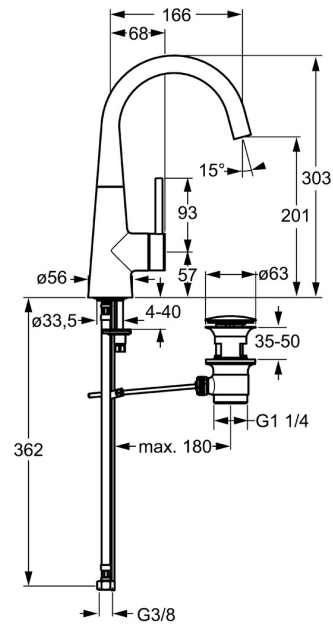

EAN: 4015474171893  
[static.hansa.com/51032273](http://static.hansa.com/51032273)

- Washbasin
- Single-lever, side operated
- Deck mounted
- Chrome
- Swivel spout
- PCA® - constant flow rate regardless of pressure variations, Hidden aerator
- Pin shape, Hot/Cold symbols, Single operating lever/handle
- Pop-up waste with draw-rod
- Limitation option for maximum temperature and flow-rate, Adjustable hot water stop (included, retrofittable)
- ø 35 mm ceramic cartridge for flow and temperature control
- Flexible inlet pipes
- Inner body made of DZR brass

### Flow properties

Flow-rate at 3 bar (with flow controller)	<b>6.0 l/min</b>
Pressure loss with flow (0.1 l/s)	<b>2 bar</b>

### Technical properties

DN-size (nominal dimension)	<b>DN15</b>
Hot water supply	<b>max. +70°C</b>
Working pressure	<b>1-10 bar</b>
Connection size	<b>G3/8</b>
Projection	<b>166 mm</b>
Material	<b>Brass</b>

### SP51032173

	Name	Code
1	Lever, 70 mm	59913331
1.1	Screw, M5x35	59913299
1.4	O-ring, d 3x1.5	59913100
1.5	Cap	59913328
1.5	Cap Black Discontinued	59913329
1.5	Cap White Discontinued	59913330
2	Covering cap	59913364
2.1	Bearing ring	59913363
2.2	O-ring, d 38x2	59913212
3	Screw, M42x1, SW34	59913365
4	Cartridge, 3.5 Eco	59912324
4	Cartridge, 3.5 Classic	59913075
4.1	Temperature adjustment limiter	59912325
4.2	O-ring, d 28.24x2.62 Discontinued	59912590
4.4	O-ring, d 10.10x1.60 Discontinued	59905072
5.1	Lever for pop-up waste	59913362
5.2	Swivel joint	59904624
5.3	O-ring, d 36.09x d 3.53	59913396
5.5	Fixing plate	59904765
5.6	Screw, M8x1, SW13	59904766
5.7	Fixing set	59910749
5.8	Coupling pipe, L=430, M10x1	59912550
5.9	O-ring, 9x2	59905095
5.13	Fixing screw, M8x1, L=140	59912474
6	Spout	59913456
6.1	Aerator, M18.5x1, TJ	59913366
6.2	Key for aerator, M18.5	59913367
6.4	Sealing kit	59911884
6.5	Screw, M4x7	59902075
7	Pop-up waste	59911441
N.I.	Key, SW30/34	59912108
N.I.	Flexible pipe, L=500, G3/8-M10x1	59911767