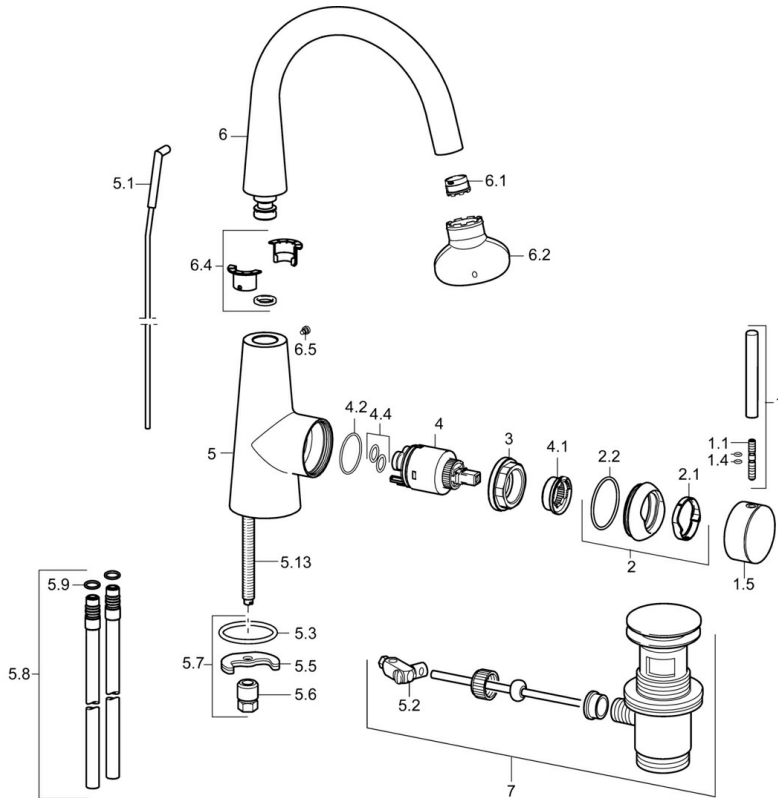

EAN: 4015474171893  
[static.hansa.com/51032273](http://static.hansa.com/51032273)

- Washbasin
- Single-lever, side operated
- Deck mounted
- Chrome
- Swivel spout
- PCA® - constant flow rate regardless of pressure variations, Hidden aerator
- Pin shape, Hot/Cold symbols, Single operating lever/handle
- Pop-up waste with draw-rod
- Limitation option for maximum temperature and flow-rate, Adjustable hot water stop (included, retrofittable)
- ø 35 mm ceramic cartridge for flow and temperature control
- Flexible inlet pipes
- Inner body made of DZR brass

### Technical properties

DN-size (nominal dimension)	<b>DN15</b>
Hot water supply	<b>max. +70°C</b>
Working pressure	<b>1-10 bar</b>
Connection size	<b>G3/8</b>
Projection	<b>166 mm</b>
Material	<b>Brass</b>

## Spare parts

### SP51032173

	Name	Code
1	Lever, 70 mm	59913331
1.1	Screw, M5x35	59913299
1.4	O-ring, d 3x1.5	59913100
1.5	Cap	59913328
1.5	Cap Black Discontinued	59913329
1.5	Cap White Discontinued	59913330
2	Covering cap	59913364
2.1	Bearing ring	59913363
2.2	O-ring, d 38x2	59913212
3	Screw, M42x1, SW34	59913365
4	Cartridge, 3.5 Eco	59912324
4	Cartridge, 3.5 Classic	59913075
4.1	Temperature adjustment limiter	59912325
4.2	O-ring, d 28.24x2.62 Discontinued	59912590
4.4	O-ring, d 10.10x1.60 Discontinued	59905072
5.1	Lever for pop-up waste	59913362
5.2	Swivel joint	59904624
5.3	O-ring, d 36.09x d 3.53	59913396
5.5	Fixing plate	59904765
5.6	Screw, M8x1, SW13	59904766
5.7	Fixing set	59910749
5.8	Coupling pipe, L=430, M10x1	59912550
5.9	O-ring, 9x2	59905095
5.13	Fixing screw, M8x1, L=140	59912474
6	Spout	59913456
6.1	Aerator, M18.5x1, TJ	59913366
6.2	Key for aerator, M18.5	59913367
6.4	Sealing kit	59911884
6.5	Screw, M4x7	59902075
7	Pop-up waste	59911441
N.I.	Key, SW30/34	59912108
N.I.	Flexible pipe, L=500, G3/8-M10x1	59911767