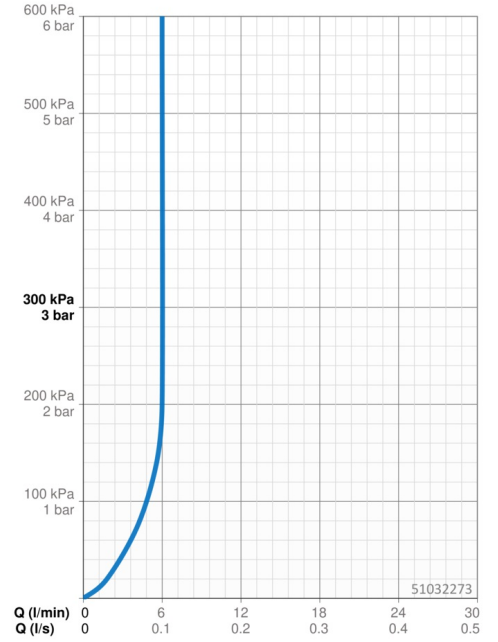

Technical data

Flow properties

Flow-rate at 3 bar (with flow controller)	6.0 l/min
Pressure loss with flow (0.1 l/s)	2 bar

Technical properties

DN-size (nominal dimension)	DN15
Hot water supply	max. +70°C
Working pressure	1-10 bar
Connection size	G3/8
Projection	166 mm
Material	Brass

Regulations

EN standard	EN 817
Noise class	I (ISO 3822)