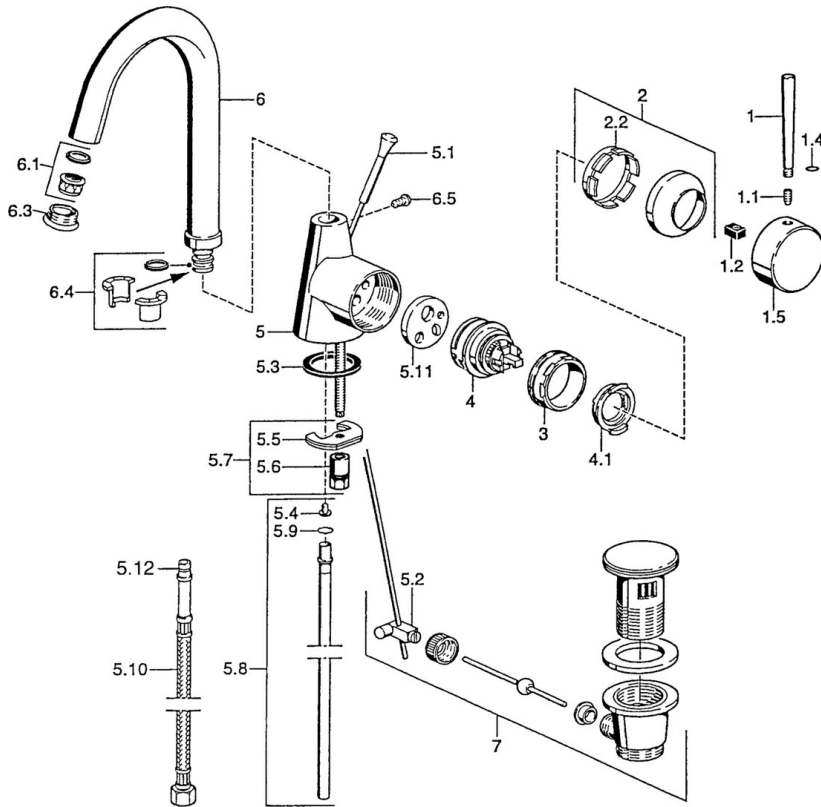

EAN: 4015474032378
static.hansa.com/5103210197

- Washbasin
- Single-lever, side operated
- Deck mounted
- Swivel spout
- Pin shape, Hot/Cold symbols, Single operating lever/handle
- Pop-up waste with draw-rod
- Copper inlet pipes

Technical data

Technical properties

DN-size (nominal dimension)	DN15
Hot water supply	max. +80°C
Working pressure	0.5-10 bar
Connection size	Ø10
Projection	145 mm
Material	Brass

Regulations

EN standard	EN 817
-------------	---------------

Spare parts

SP51032101

	Name	Code
1	Lever, L=60 Blue Discontinued	59912148
1	Lever, 60 mm Discontinued	59911882
1	Lever, 80 mm Discontinued	59912122
1.1	Screw, M5x8, SW2.5	59904755
1.2	Bushing	59904778
1.4	O-ring, d 6x1	59912136
1.5	Cap Discontinued	59911885
2	Covering cap	59906563
2.2	Fixing sleeve	59906695
3	Eye screw, M50x1, SW45	59904775
4	Cartridge, 4.8 eco	59904601
4.1	Hot water limiter	59904759
5.1	Pop-up operating rod Discontinued	59911887
5.2	Swivel joint	59904624
5.3	Gasket, 37x48x3.5	59911422
5.4	Attachment clamp Discontinued	59911416
5.5	Fixing plate	59904765
5.6	Screw, M8x1, SW13	59904766
5.7	Fixing set	59910749
5.8	Pipe, d 10 mm, L=413	59911423
5.9	O-ring, 9x2	59905095
5.10	Flexible pipe, L=370, G3/8 Discontinued	59911626
5.11	Adapter Discontinued	59911894
6	Spout, L=145 mm Discontinued	59911879
6.1	Aerator, M22/24 A	59902081
6.3	Aerator, M24x1, (-2002) Discontinued	59912011
6.3	Aerator and key, M24x1, (2002-)	59912225
6.4	Sealing kit	59911884
6.5	Screw, M4x7	59902075
7	Pop-up waste	59911441