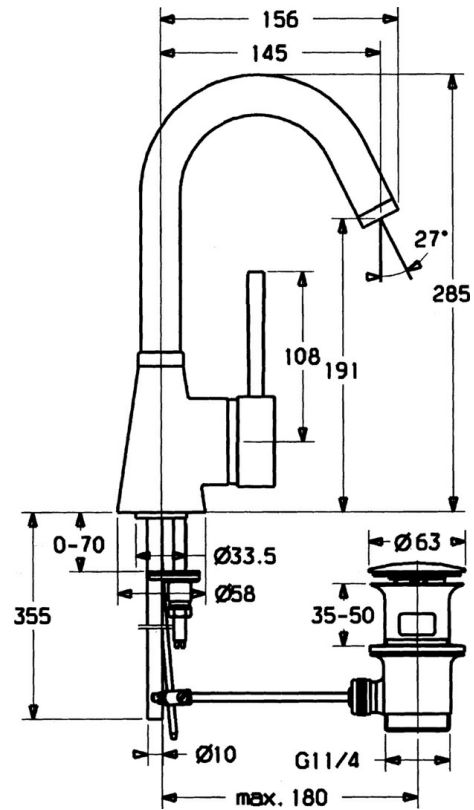

EAN: 4015474032378
static.hansa.com/5103210197

- Washbasin
- Single-lever, side operated
- Deck mounted
- Swivel spout
- Pin shape, Hot/Cold symbols, Single operating lever/handle
- Pop-up waste with draw-rod
- Copper inlet pipes

Technical data

Technical properties

DN-size (nominal dimension)	DN15
Hot water supply	max. +80°C
Working pressure	0.5-10 bar
Connection size	Ø10
Projection	145 mm
Material	Brass

Regulations

EN standard	EN 817
-------------	---------------

Spare parts

SP51032101

	Name	Code
1	Lever, L=60 Blue Discontinued	59912148
1	Lever, 60 mm Discontinued	59911882
1	Lever, 80 mm Discontinued	59912122
1.1	Screw, M5x8, SW2.5	59904755
1.2	Bushing	59904778
1.4	O-ring, d 6x1	59912136
1.5	Cap Discontinued	59911885
2	Covering cap	59906563
2.2	Fixing sleeve	59906695
3	Eye screw, M50x1, SW45	59904775
4	Cartridge, 4.8 eco	59904601
4.1	Hot water limiter	59904759
5.1	Pop-up operating rod Discontinued	59911887
5.2	Swivel joint	59904624
5.3	Gasket, 37x48x3.5	59911422
5.4	Attachment clamp Discontinued	59911416
5.5	Fixing plate	59904765
5.6	Screw, M8x1, SW13	59904766
5.7	Fixing set	59910749
5.8	Pipe, d 10 mm, L=413	59911423
5.9	O-ring, 9x2	59905095
5.10	Flexible pipe, L=370, G3/8 Discontinued	59911626
5.11	Adapter Discontinued	59911894
6	Spout, L=145 mm Discontinued	59911879
6.1	Aerator, M22/24 A	59902081
6.3	Aerator, M24x1, (-2002) Discontinued	59912011
6.3	Aerator and key, M24x1, (2002-)	59912225
6.4	Sealing kit	59911884
6.5	Screw, M4x7	59902075
7	Pop-up waste	59911441