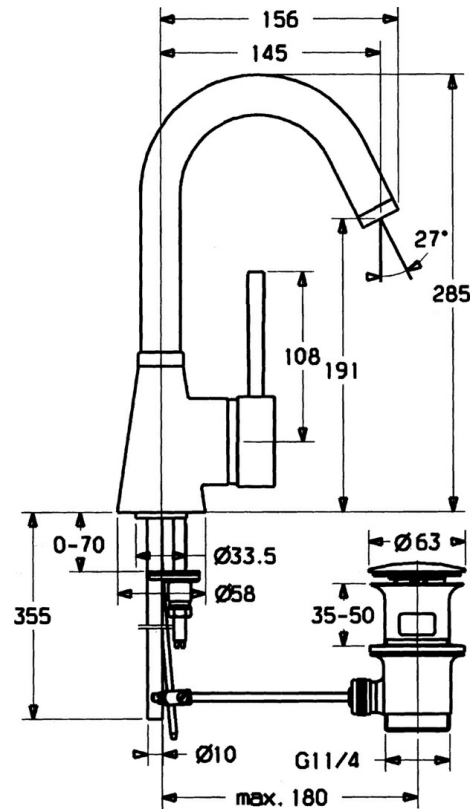

EAN: 4015474032293
static.hansa.com/5103210174

- Washbasin
- Single-lever, side operated
- Deck mounted
- Swivel spout
- Pin shape, Hot/Cold symbols, Single operating lever/handle
- Pop-up waste with draw-rod
- Copper inlet pipes

Technical data

Technical properties

DN-size (nominal dimension)	DN15
Hot water supply	max. +80°C
Working pressure	0.5-10 bar
Connection size	Ø10
Projection	145 mm
Material	Brass

Regulations

EN standard	EN 817
-------------	---------------

Spare parts

SP51032101

	Name	Code
1	Lever, L=60 Blue Discontinued	59912148
1	Lever, 60 mm Discontinued	59911882
1	Lever, 80 mm Discontinued	59912122
1.1	Screw, M5x8, SW2.5	59904755
1.2	Bushing	59904778
1.4	O-ring, d 6x1	59912136
1.5	Cap Discontinued	59911885
2	Covering cap	59906563
2.2	Fixing sleeve	59906695
3	Eye screw, M50x1, SW45	59904775
4	Cartridge, 4.8 eco	59904601
4.1	Hot water limiter	59904759
5.1	Pop-up operating rod Discontinued	59911887
5.2	Swivel joint	59904624
5.3	Gasket, 37x48x3.5	59911422
5.4	Attachment clamp Discontinued	59911416
5.5	Fixing plate	59904765
5.6	Screw, M8x1, SW13	59904766
5.7	Fixing set	59910749
5.8	Pipe, d 10 mm, L=413	59911423
5.9	O-ring, 9x2	59905095
5.10	Flexible pipe, L=370, G3/8 Discontinued	59911626
5.11	Adapter Discontinued	59911894
6	Spout, L=145 mm Discontinued	59911879
6.1	Aerator, M22/24 A	59902081
6.3	Aerator, M24x1, (-2002) Discontinued	59912011
6.3	Aerator and key, M24x1, (2002-)	59912225
6.4	Sealing kit	59911884
6.5	Screw, M4x7	59902075
7	Pop-up waste	59911441