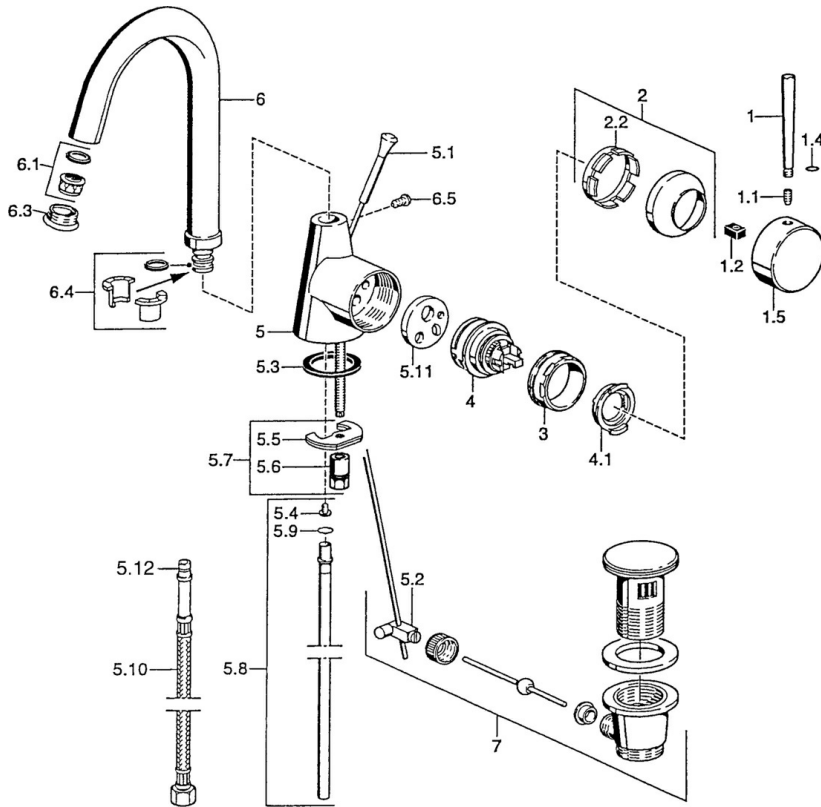

EAN: 4015474032293
static.hansa.com/5103210174

- Washbasin
- Single-lever, side operated
- Deck mounted
- Swivel spout
- Pin shape, Hot/Cold symbols, Single operating lever/handle
- Pop-up waste with draw-rod
- Copper inlet pipes

Technical data

Technical properties

DN-size (nominal dimension)	DN15
Hot water supply	max. +80°C
Working pressure	0.5-10 bar
Connection size	Ø10
Projection	145 mm
Material	Brass

Regulations

EN standard	EN 817
-------------	---------------

Spare parts

SP51032101

	Name	Code
1	Lever, L=60 Blue Discontinued	59912148
1	Lever, 60 mm Discontinued	59911882
1	Lever, 80 mm Discontinued	59912122
1.1	Screw, M5x8, SW2.5	59904755
1.2	Bushing	59904778
1.4	O-ring, d 6x1	59912136
1.5	Cap Discontinued	59911885
2	Covering cap	59906563
2.2	Fixing sleeve	59906695
3	Eye screw, M50x1, SW45	59904775
4	Cartridge, 4.8 eco	59904601
4.1	Hot water limiter	59904759
5.1	Pop-up operating rod Discontinued	59911887
5.2	Swivel joint	59904624
5.3	Gasket, 37x48x3.5	59911422
5.4	Attachment clamp Discontinued	59911416
5.5	Fixing plate	59904765
5.6	Screw, M8x1, SW13	59904766
5.7	Fixing set	59910749
5.8	Pipe, d 10 mm, L=413	59911423
5.9	O-ring, 9x2	59905095
5.10	Flexible pipe, L=370, G3/8 Discontinued	59911626
5.11	Adapter Discontinued	59911894
6	Spout, L=145 mm Discontinued	59911879
6.1	Aerator, M22/24 A	59902081
6.3	Aerator, M24x1, (-2002) Discontinued	59912011
6.3	Aerator and key, M24x1, (2002-)	59912225
6.4	Sealing kit	59911884
6.5	Screw, M4x7	59902075
7	Pop-up waste	59911441