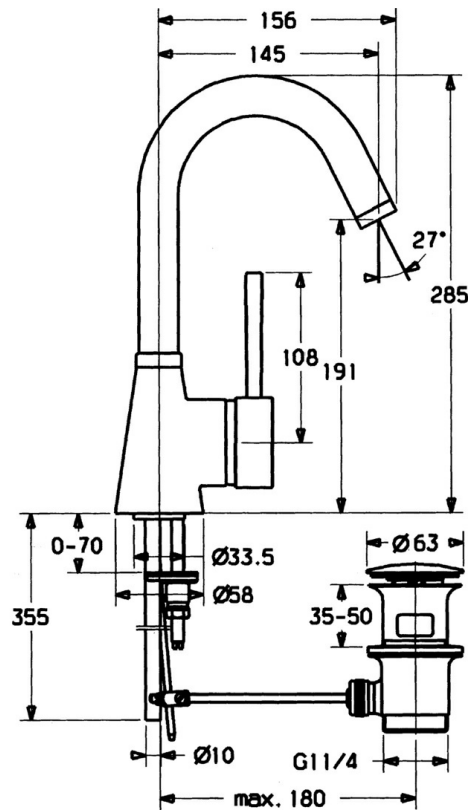

EAN: 4015474032385
static.hansa.com/51032101

- Washbasin
- Single-lever, side operated
- Deck mounted
- Chrome
- Swivel spout
- Pin shape, Hot/Cold symbols, Single operating lever/handle
- Pop-up waste with draw-rod
- Copper inlet pipes

Technical data

Technical properties

DN-size (nominal dimension)	DN15
Hot water supply	max. +80°C
Working pressure	0.5-10 bar
Connection size	Ø10
Projection	145 mm
Material	Brass

Regulations

EN standard	EN 817
-------------	---------------

Spare parts

SP51032101

	Name	Code
1	Lever, L=60 Blue Discontinued	59912148
1	Lever, 60 mm Discontinued	59911882
1	Lever, 80 mm Discontinued	59912122
1.1	Screw, M5x8, SW2.5	59904755
1.2	Bushing	59904778
1.4	O-ring, d 6x1	59912136
1.5	Cap Discontinued	59911885
2	Covering cap	59906563
2.2	Fixing sleeve	59906695
3	Eye screw, M50x1, SW45	59904775
4	Cartridge, 4.8 eco	59904601
4.1	Hot water limiter	59904759
5.1	Pop-up operating rod Discontinued	59911887
5.2	Swivel joint	59904624
5.3	Gasket, 37x48x3.5	59911422
5.4	Attachment clamp Discontinued	59911416
5.5	Fixing plate	59904765
5.6	Screw, M8x1, SW13	59904766
5.7	Fixing set	59910749
5.8	Pipe, d 10 mm, L=413	59911423
5.9	O-ring, 9x2	59905095
5.10	Flexible pipe, L=370, G3/8 Discontinued	59911626
5.11	Adapter Discontinued	59911894
6	Spout, L=145 mm Discontinued	59911879
6.1	Aerator, M22/24 A	59902081
6.3	Aerator, M24x1, (-2002) Discontinued	59912011
6.3	Aerator and key, M24x1, (2002-)	59912225
6.4	Sealing kit	59911884
6.5	Screw, M4x7	59902075
7	Pop-up waste	59911441