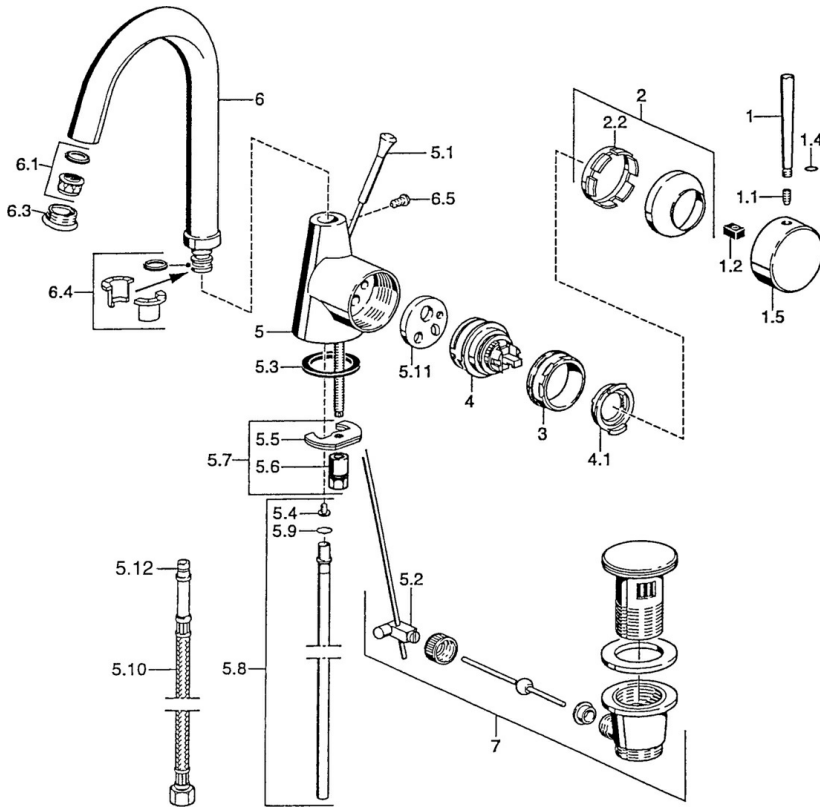

EAN: 4015474032385
static.hansa.com/51032101

- Washbasin
- Single-lever, side operated
- Deck mounted
- Chrome
- Swivel spout
- Pin shape, Hot/Cold symbols, Single operating lever/handle
- Pop-up waste with draw-rod
- Copper inlet pipes

Technical data

Technical properties

DN-size (nominal dimension)	DN15
Hot water supply	max. +80°C
Working pressure	0.5-10 bar
Connection size	Ø10
Projection	145 mm
Material	Brass

Regulations

EN standard	EN 817
-------------	---------------

Spare parts

SP51032101

	Name	Code
1	Lever, L=60 Blue Discontinued	59912148
1	Lever, 60 mm Discontinued	59911882
1	Lever, 80 mm Discontinued	59912122
1.1	Screw, M5x8, SW2.5	59904755
1.2	Bushing	59904778
1.4	O-ring, d 6x1	59912136
1.5	Cap Discontinued	59911885
2	Covering cap	59906563
2.2	Fixing sleeve	59906695
3	Eye screw, M50x1, SW45	59904775
4	Cartridge, 4.8 eco	59904601
4.1	Hot water limiter	59904759
5.1	Pop-up operating rod Discontinued	59911887
5.2	Swivel joint	59904624
5.3	Gasket, 37x48x3.5	59911422
5.4	Attachment clamp Discontinued	59911416
5.5	Fixing plate	59904765
5.6	Screw, M8x1, SW13	59904766
5.7	Fixing set	59910749
5.8	Pipe, d 10 mm, L=413	59911423
5.9	O-ring, 9x2	59905095
5.10	Flexible pipe, L=370, G3/8 Discontinued	59911626
5.11	Adapter Discontinued	59911894
6	Spout, L=145 mm Discontinued	59911879
6.1	Aerator, M22/24 A	59902081
6.3	Aerator, M24x1, (-2002) Discontinued	59912011
6.3	Aerator and key, M24x1, (2002-)	59912225
6.4	Sealing kit	59911884
6.5	Screw, M4x7	59902075
7	Pop-up waste	59911441