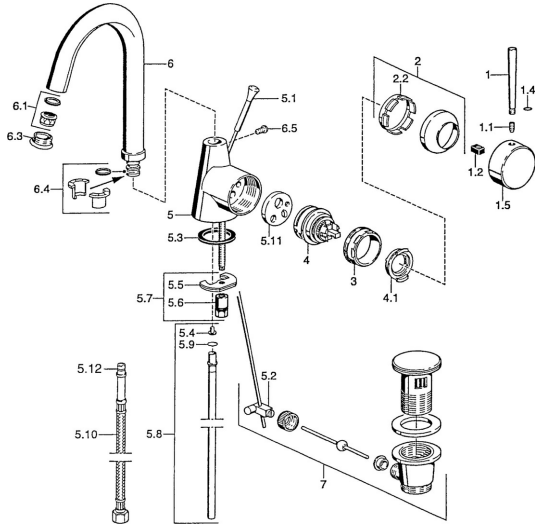

EAN: 4015474005563
static.hansa.com/5103210097

- Washbasin
- Single-lever, side operated
- Deck mounted

Technical data

Technical properties

Hot water supply	max. +80°C
Working pressure	0.5-10 bar
Material	Brass

Spare parts

SP51032101

	Name	Code
1	Lever, L=60 Blue Discontinued	59912148
1	Lever, 60 mm Discontinued	59911882
1	Lever, 80 mm Discontinued	59912122
1.1	Screw, M5x8, SW2.5	59904755
1.2	Bushing	59904778
1.4	O-ring, d 6x1	59912136
1.5	Cap Discontinued	59911885
2	Covering cap	59906563
2.2	Fixing sleeve	59906695
3	Eye screw, M50x1, SW45	59904775
4	Cartridge, 4.8 eco	59904601
4.1	Hot water limiter	59904759
5.1	Pop-up operating rod Discontinued	59911887
5.2	Swivel joint	59904624
5.3	Gasket, 37x48x3.5	59911422
5.4	Attachment clamp Discontinued	59911416
5.5	Fixing plate	59904765
5.6	Screw, M8x1, SW13	59904766
5.7	Fixing set	59910749
5.8	Pipe, d 10 mm, L=413	59911423
5.9	O-ring, 9x2	59905095
5.10	Flexible pipe, L=370, G3/8 Discontinued	59911626
5.11	Adapter Discontinued	59911894
6	Spout, L=145 mm Discontinued	59911879
6.1	Aerator, M22/24 A	59902081
6.3	Aerator, M24x1, (-2002) Discontinued	59912011
6.3	Aerator and key, M24x1, (2002-)	59912225
6.4	Sealing kit	59911884
6.5	Screw, M4x7	59902075
7	Pop-up waste	59911441