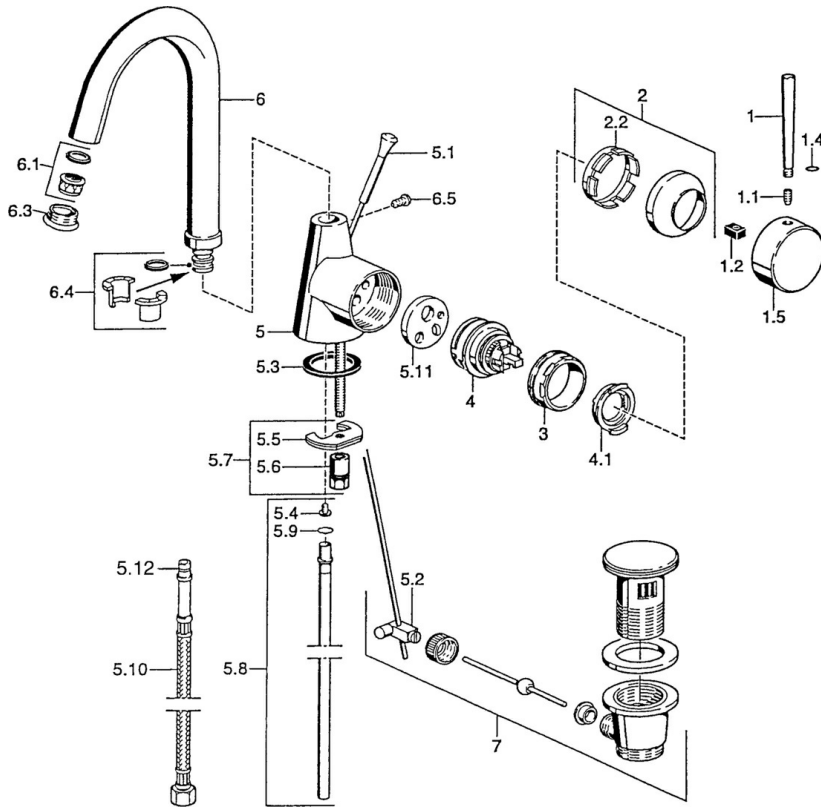

EAN: 4015474005563
static.hansa.com/5103210097

- Washbasin
- Single-lever, side operated
- Deck mounted

Technical data

Technical properties

Hot water supply	max. +80°C
Working pressure	0.5-10 bar
Material	Brass

Spare parts

SP51032101

	Name	Code
1	Lever, L=60 Blue Discontinued	59912148
1	Lever, 60 mm Discontinued	59911882
1	Lever, 80 mm Discontinued	59912122
1.1	Screw, M5x8, SW2.5	59904755
1.2	Bushing	59904778
1.4	O-ring, d 6x1	59912136
1.5	Cap Discontinued	59911885
2	Covering cap	59906563
2.2	Fixing sleeve	59906695
3	Eye screw, M50x1, SW45	59904775
4	Cartridge, 4.8 eco	59904601
4.1	Hot water limiter	59904759
5.1	Pop-up operating rod Discontinued	59911887
5.2	Swivel joint	59904624
5.3	Gasket, 37x48x3.5	59911422
5.4	Attachment clamp Discontinued	59911416
5.5	Fixing plate	59904765
5.6	Screw, M8x1, SW13	59904766
5.7	Fixing set	59910749
5.8	Pipe, d 10 mm, L=413	59911423
5.9	O-ring, 9x2	59905095
5.10	Flexible pipe, L=370, G3/8 Discontinued	59911626
5.11	Adapter Discontinued	59911894
6	Spout, L=145 mm Discontinued	59911879
6.1	Aerator, M22/24 A	59902081
6.3	Aerator, M24x1, (-2002) Discontinued	59912011
6.3	Aerator and key, M24x1, (2002-)	59912225
6.4	Sealing kit	59911884
6.5	Screw, M4x7	59902075
7	Pop-up waste	59911441