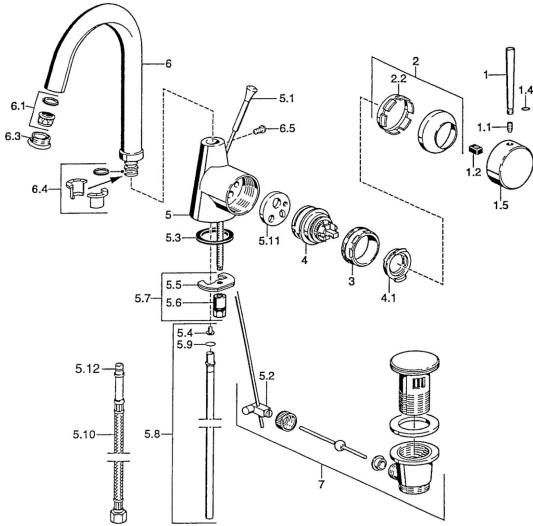

EAN: 4015474005556  
[static.hansa.com/51032100](http://static.hansa.com/51032100)

- Washbasin
- Single-lever, side operated
- Deck mounted
- Chrome

### Technical properties

Hot water supply	<b>max. +80°C</b>
Working pressure	<b>0.5-10 bar</b>
Material	<b>Brass</b>

## Spare parts

### SP51032101

	Name	Code
1	Lever, L=60 Blue Discontinued	59912148
1	Lever, 60 mm Discontinued	59911882
1	Lever, 80 mm Discontinued	59912122
1.1	Screw, M5x8, SW2.5	59904755
1.2	Bushing	59904778
1.4	O-ring, d 6x1	59912136
1.5	Cap Discontinued	59911885
2	Covering cap	59906563
2.2	Fixing sleeve	59906695
3	Eye screw, M50x1, SW45	59904775
4	Cartridge, 4.8 eco	59904601
4.1	Hot water limiter	59904759
5.1	Pop-up operating rod Discontinued	59911887
5.2	Swivel joint	59904624
5.3	Gasket, 37x48x3.5	59911422
5.4	Attachment clamp Discontinued	59911416
5.5	Fixing plate	59904765
5.6	Screw, M8x1, SW13	59904766
5.7	Fixing set	59910749
5.8	Pipe, d 10 mm, L=413	59911423
5.9	O-ring, 9x2	59905095
5.10	Flexible pipe, L=370, G3/8 Discontinued	59911626
5.11	Adapter Discontinued	59911894
6	Spout, L=145 mm Discontinued	59911879
6.1	Aerator, M22/24 A	59902081
6.3	Aerator, M24x1, (-2002) Discontinued	59912011
6.3	Aerator and key, M24x1, (2002-)	59912225
6.4	Sealing kit	59911884
6.5	Screw, M4x7	59902075
7	Pop-up waste	59911441