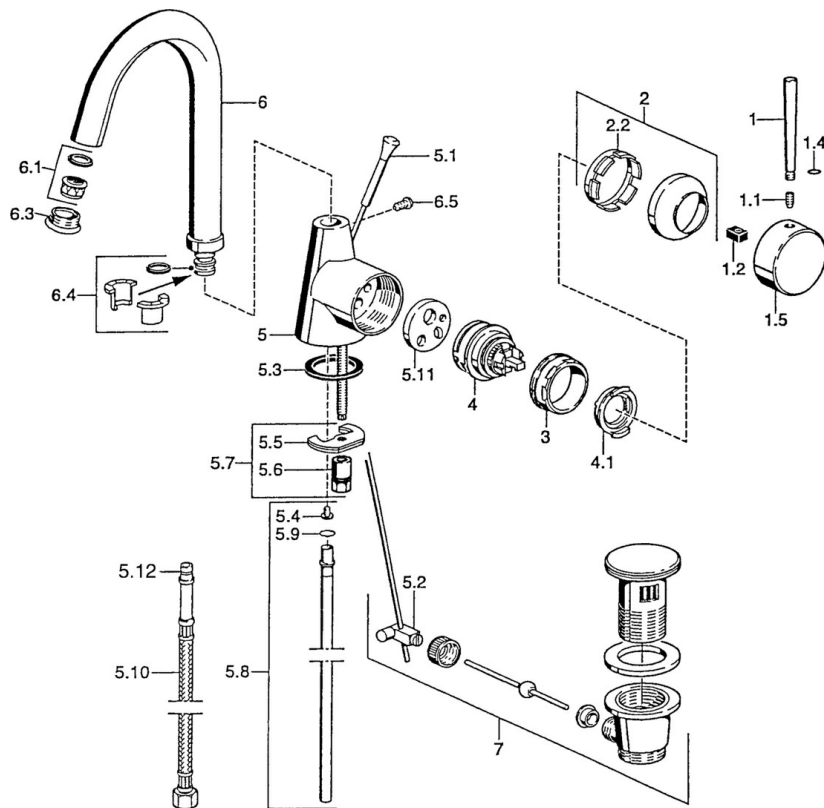

EAN: 4015474005556  
[static.hansa.com/51032100](http://static.hansa.com/51032100)

- Washbasin
- Single-lever, side operated
- Deck mounted
- Chrome

### Technical properties

Hot water supply	<b>max. +80°C</b>
Working pressure	<b>0.5-10 bar</b>
Material	<b>Brass</b>

## Spare parts

### SP51032101

	Name	Code
1	Lever, L=60 Blue Discontinued	59912148
1	Lever, 60 mm Discontinued	59911882
1	Lever, 80 mm Discontinued	59912122
1.1	Screw, M5x8, SW2.5	59904755
1.2	Bushing	59904778
1.4	O-ring, d 6x1	59912136
1.5	Cap Discontinued	59911885
2	Covering cap	59906563
2.2	Fixing sleeve	59906695
3	Eye screw, M50x1, SW45	59904775
4	Cartridge, 4.8 eco	59904601
4.1	Hot water limiter	59904759
5.1	Pop-up operating rod Discontinued	59911887
5.2	Swivel joint	59904624
5.3	Gasket, 37x48x3.5	59911422
5.4	Attachment clamp Discontinued	59911416
5.5	Fixing plate	59904765
5.6	Screw, M8x1, SW13	59904766
5.7	Fixing set	59910749
5.8	Pipe, d 10 mm, L=413	59911423
5.9	O-ring, 9x2	59905095
5.10	Flexible pipe, L=370, G3/8 Discontinued	59911626
5.11	Adapter Discontinued	59911894
6	Spout, L=145 mm Discontinued	59911879
6.1	Aerator, M22/24 A	59902081
6.3	Aerator, M24x1, (-2002) Discontinued	59912011
6.3	Aerator and key, M24x1, (2002-)	59912225
6.4	Sealing kit	59911884
6.5	Screw, M4x7	59902075
7	Pop-up waste	59911441