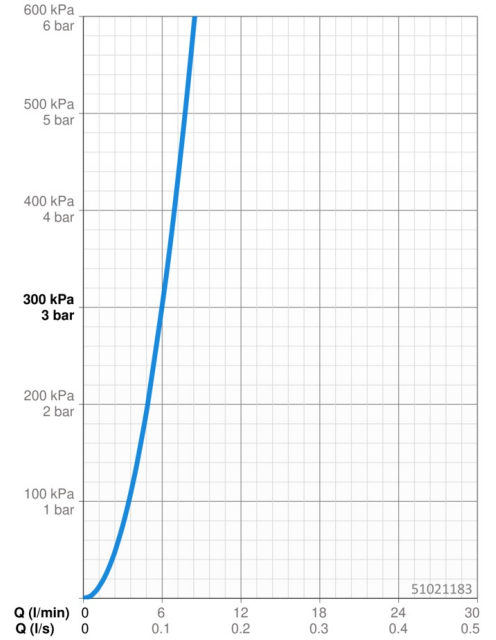

Technical data

Flow properties

Flow-rate at 3 bar	6.0 l/min
Pressure loss with flow (0.1 l/s)	3 bar

Technical properties

DN-size (nominal dimension)	DN15
Hot water supply	max. +70°C
Working pressure	0.5-5 bar
Connection size	G3/8
Projection	219 mm
Backflow prevention (EN1717)	AA
Material	Brass

Regulations

EN standard	EN 817

Approvals and Declarations

Declaration of conformity	DoC