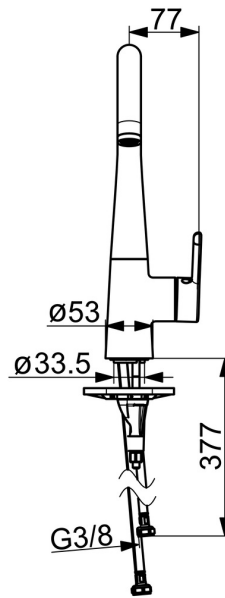

EAN: 4057304007064
static.hansa.com/51021183

single-lever kitchen mixer, DN 15

- Kitchen
- Single-lever, side operated, Low pressure
- Deck mounted
- Chrome
- Swivel spout, Swivel range limiting option
- Laminar stream
- Hot/Cold symbols, Single operating lever/handle
- Limitation option for maximum temperature and flow-rate
- \varnothing 40 mm ceramic cartridge for flow and temperature control
- Flexible inlet pipes
- 3S-installation system for safe and simple mounting

Technical data

Flow properties

Flow-rate at 3 bar	6.0 l/min
Pressure loss with flow (0.1 l/s)	3 bar

Technical properties

DN-size (nominal dimension)	DN15
Hot water supply	max. +70°C
Working pressure	0.5-5 bar
Connection size	G3/8
Projection	219 mm
Backflow prevention (EN1717)	AA
Material	Brass

Regulations

EN standard	EN 817
-------------	---------------

Approvals and Declarations

Declaration of conformity	DoC
---------------------------	------------

Spare parts

SP51021183

	Name	Code
01	Aerator, M24x1 ND Discontinued	59914688
02	High spout	1013087V
02	Spout Discontinued	59914683
03	Cover plug	59913762
04	Spout overturning stopper, 60° /0°	59914264
04	Spout overturning stopper, 120° Discontinued	59914429
05	Sealing kit for spout	59914431
06	Lever	59914652
07	Symbol plug	59914573
08	Cartridge, low pressure, 4.0	59914670
09	Covering cap	59914649
10	Tightening nut, M42x1.5, SW 38	59914128
11	Fixing screw, M8x1, L=130	59914474
12	Fixing set	59914475
13	Flow limiter, G3/8 Discontinued	59914666
14	Bottom seal	59914591
15	Supporting plate	59910008
16	Flexible pipe, L=550, G3/8-M8x1 LH Discontinued	59914680