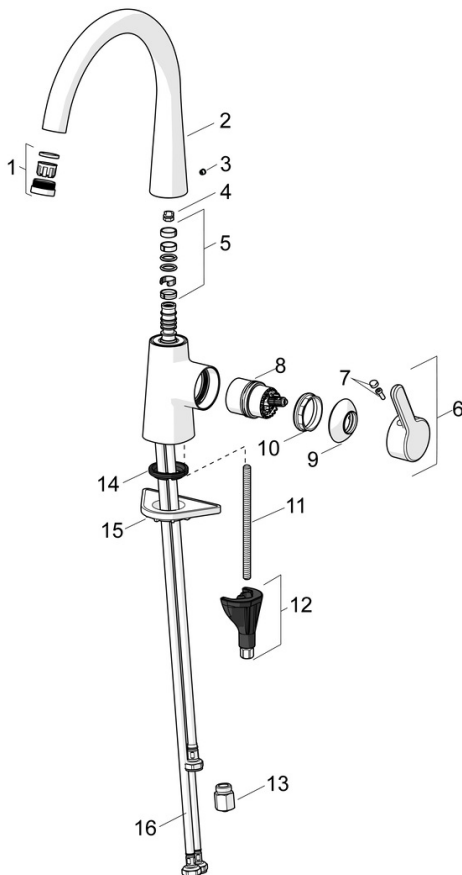

EAN: 4057304007064
static.hansa.com/51021183

single-lever kitchen mixer, DN 15

- Kitchen
- Single-lever, side operated, Low pressure
- Deck mounted
- Chrome
- Swivel spout, Swivel range limiting option
- Laminar stream
- Hot/Cold symbols, Single operating lever/handle
- Limitation option for maximum temperature and flow-rate
- \varnothing 40 mm ceramic cartridge for flow and temperature control
- Flexible inlet pipes
- 3S-installation system for safe and simple mounting

Technical data

Flow properties

Flow-rate at 3 bar	6.0 l/min
Pressure loss with flow (0.1 l/s)	3 bar

Technical properties

DN-size (nominal dimension)	DN15
Hot water supply	max. +70°C
Working pressure	0.5-5 bar
Connection size	G3/8
Projection	219 mm
Backflow prevention (EN1717)	AA
Material	Brass

Regulations

EN standard	EN 817
-------------	---------------

Approvals and Declarations

Declaration of conformity	DoC
---------------------------	------------

Spare parts

SP51021183

	Name	Code
01	Aerator, M24x1 ND Discontinued	59914688
02	High spout	1013087V
02	Spout Discontinued	59914683
03	Cover plug	59913762
04	Spout overturning stopper, 60° /0°	59914264
04	Spout overturning stopper, 120° Discontinued	59914429
05	Sealing kit for spout	59914431
06	Lever	59914652
07	Symbol plug	59914573
08	Cartridge, low pressure, 4.0	59914670
09	Covering cap	59914649
10	Tightening nut, M42x1.5, SW 38	59914128
11	Fixing screw, M8x1, L=130	59914474
12	Fixing set	59914475
13	Flow limiter, G3/8 Discontinued	59914666
14	Bottom seal	59914591
15	Supporting plate	59910008
16	Flexible pipe, L=550, G3/8-M8x1 LH Discontinued	59914680