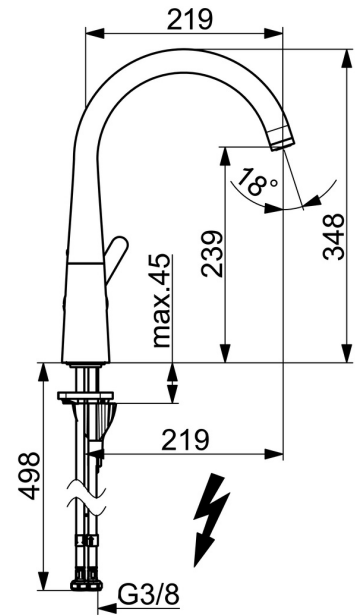

EAN: 4057304007064
static.hansa.com/51021183

single-lever kitchen mixer, DN 15

- Kitchen
- Single-lever, side operated, Low pressure
- Deck mounted
- Chrome
- Swivel spout, Swivel range limiting option
- Laminar stream
- Hot/Cold symbols, Single operating lever/handle
- Limitation option for maximum temperature and flow-rate
- \varnothing 40 mm ceramic cartridge for flow and temperature control
- Flexible inlet pipes
- 3S-installation system for safe and simple mounting

Technical data

Flow properties

Flow-rate at 3 bar	6.0 l/min
Pressure loss with flow (0.1 l/s)	3 bar

Technical properties

DN-size (nominal dimension)	DN15
Hot water supply	max. +70°C
Working pressure	0.5-5 bar
Connection size	G3/8
Projection	219 mm
Backflow prevention (EN1717)	AA
Material	Brass

Regulations

EN standard	EN 817
-------------	---------------

Approvals and Declarations

Declaration of conformity	DoC
---------------------------	------------

Spare parts

SP51021183

	Name	Code
01	Aerator, M24x1 ND Discontinued	59914688
02	High spout	1013087V
02	Spout Discontinued	59914683
03	Cover plug	59913762
04	Spout overturning stopper, 60° /0°	59914264
04	Spout overturning stopper, 120° Discontinued	59914429
05	Sealing kit for spout	59914431
06	Lever	59914652
07	Symbol plug	59914573
08	Cartridge, low pressure, 4.0	59914670
09	Covering cap	59914649
10	Tightening nut, M42x1.5, SW 38	59914128
11	Fixing screw, M8x1, L=130	59914474
12	Fixing set	59914475
13	Flow limiter, G3/8 Discontinued	59914666
14	Bottom seal	59914591
15	Supporting plate	59910008
16	Flexible pipe, L=550, G3/8-M8x1 LH Discontinued	59914680