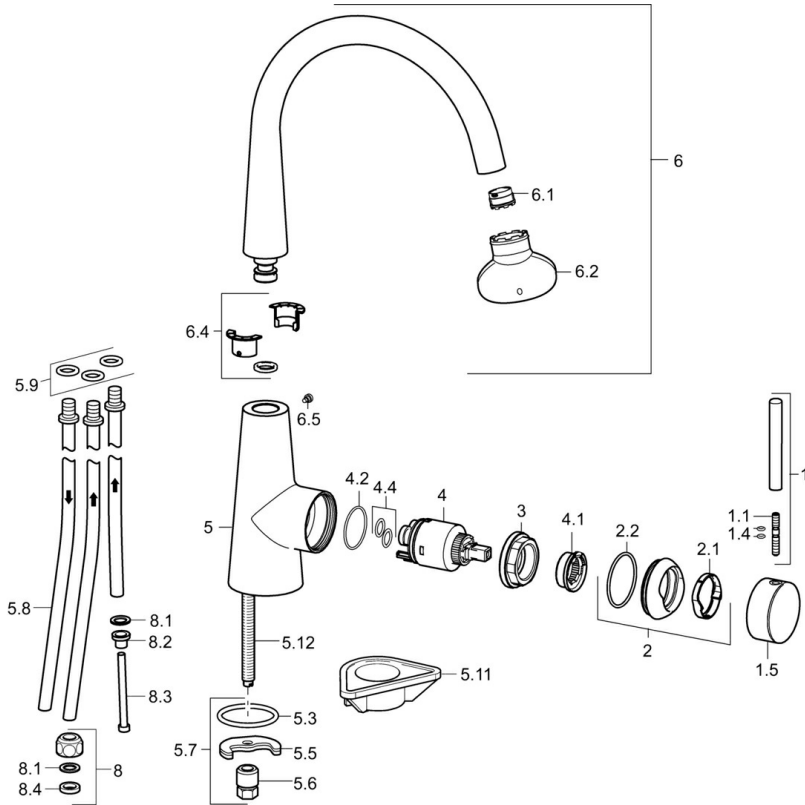

EAN: 4015474188136
static.hansa.com/51021178

- Washbasin
- Single-lever, side operated, Low pressure
- Deck mounted
- Chrome
- Hidden aerator, Standard aerator
- Pin shape
- Copper inlet pipes
- Inner body made of DZR brass

Technical data

Technical properties

Hot water supply	max. +80°C
Working pressure	0.5-5 bar
Backflow prevention (EN1717)	AA

Spare parts

SP51021173

	Name	Code
1	Lever, 70 mm	59913331
1.1	Screw, M5x35	59913299
1.4	O-ring, d 3x1.5	59913100
1.5	Cap Black Discontinued	59913329
1.5	Cap White Discontinued	59913330
1.5	Cap	59913328
2	Covering cap	59913364
2.1	Bearing ring	59913363
2.2	O-ring, d 38x2	59913212
3	Screw, M42x1, SW34	59913365
4	Cartridge, 3.5 Eco	59912324
4	Cartridge, 3.5 Classic	59913075
4.1	Temperature adjustment limiter	59912325
4.2	O-ring, d 28.24x2.62 Discontinued	59912590
4.4	O-ring, d 10.10x1.60 Discontinued	59905072
5.3	O-ring, d 36.09x d 3.53	59913396
5.5	Fixing plate	59904765
5.6	Screw, M8x1, SW13	59904766
5.7	Fixing set	59910749
5.8	Pipe, M8x1, L=560	59912806
5.9	O-ring, 6x1.4	59913266
5.11	Supporting plate	59910008
5.12	Fixing screw, M8x1, L=140	59912474
6	Spout	59913487
6.1	Aerator, M18.5x1	59913489
6.2	Key for aerator, M18.5	59913367
6.4	Sealing kit	59911884
6.5	Screw, M4x7	59902075
8	Fitting nut	59904969
8.1	Sealing kit, 14.9x8.5x1	59902352
8.2	Sealing kit, 10x8	59902272
8.3	Hose	59902151
8.4	Gasket, 15x8x4 Discontinued	59902270
N.I.	Key, SW30/34	59912108