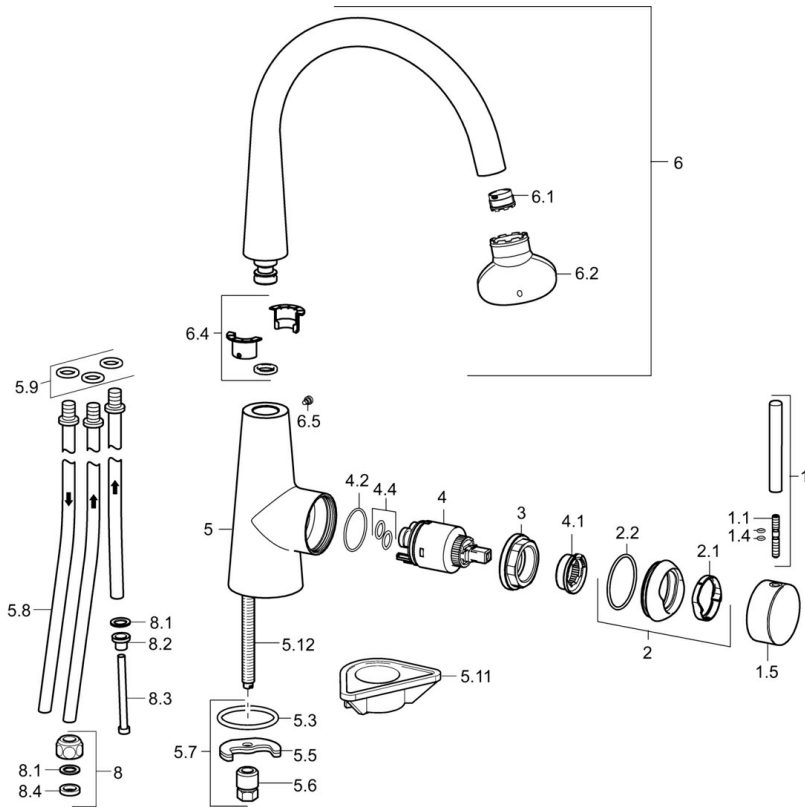

EAN: 4015474188129
static.hansa.com/51021177

- Kitchen
- Single-lever, side operated, Low pressure
- Deck mounted
- Chrome
- Hidden aerator, Standard aerator
- Pin shape
- Copper inlet pipes
- Inner body made of DZR brass

Technical data

Technical properties

Hot water supply	max. +80°C
Working pressure	0.5-5 bar
Backflow prevention (EN1717)	AA

Spare parts

SP51021173

	Name	Code
1	Lever, 70 mm	59913331
1.1	Screw, M5x35	59913299
1.4	O-ring, d 3x1.5	59913100
1.5	Cap Black Discontinued	59913329
1.5	Cap White Discontinued	59913330
1.5	Cap	59913328
2	Covering cap	59913364
2.1	Bearing ring	59913363
2.2	O-ring, d 38x2	59913212
3	Screw, M42x1, SW34	59913365
4	Cartridge, 3.5 Eco	59912324
4	Cartridge, 3.5 Classic	59913075
4.1	Temperature adjustment limiter	59912325
4.2	O-ring, d 28.24x2.62 Discontinued	59912590
4.4	O-ring, d 10.10x1.60 Discontinued	59905072
5.3	O-ring, d 36.09x d 3.53	59913396
5.5	Fixing plate	59904765
5.6	Screw, M8x1, SW13	59904766
5.7	Fixing set	59910749
5.8	Pipe, M8x1, L=560	59912806
5.9	O-ring, 6x1.4	59913266
5.11	Supporting plate	59910008
5.12	Fixing screw, M8x1, L=140	59912474
6	Spout	59913487
6.1	Aerator, M18.5x1	59913489
6.2	Key for aerator, M18.5	59913367
6.4	Sealing kit	59911884
6.5	Screw, M4x7	59902075
8	Fitting nut	59904969
8.1	Sealing kit, 14.9x8.5x1	59902352
8.2	Sealing kit, 10x8	59902272
8.3	Hose	59902151
8.4	Gasket, 15x8x4 Discontinued	59902270
N.I.	Key, SW30/34	59912108