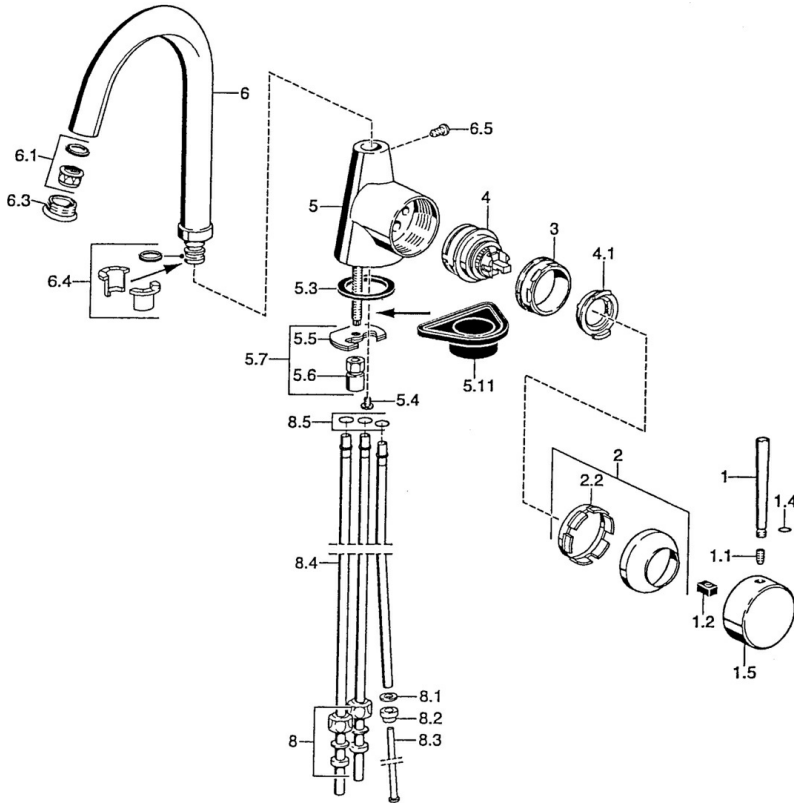

EAN: 4015474032590  
[static.hansa.com/5102110174](https://static.hansa.com/5102110174)

- Kitchen
- Single-lever, side operated
- Deck mounted
- Single operating lever/handle, Hot/Cold symbols

### Technical properties

Hot water supply	<b>max. +80°C</b>
Working pressure	<b>0.5-5 bar</b>
Backflow prevention (EN1717)	<b>AA</b>
Material	<b>Brass</b>

## Spare parts

### SP51021101

	Name	Code
1	Lever, 80 mm Discontinued	59912122
1	Lever, L=60 Blue Discontinued	59912148
1	Lever, 60 mm Discontinued	59911882
1.1	Screw, M5x8, SW2.5	59904755
1.2	Bushing	59904778
1.4	O-ring, d 6x1	59912136
1.5	Cap Discontinued	59911885
2	Covering cap	59906563
2.2	Fixing sleeve	59906695
3	Eye screw, M50x1, SW45	59904775
4	Cartridge, 4.8 eco	59904601
4.1	Hot water limiter	59904759
5.3	Gasket, 37x48x3.5	59911422
5.4	Attachment clamp Discontinued	59911416
5.5	Fixing plate	59904765
5.6	Screw, M8x1, SW13	59904766
5.7	Fixing set	59910749
5.11	Supporting plate	59910008
6	Spout Discontinued	59911881
6.1	Aerator, M22/24, ND	59901553
6.3	Aerator, M24x1, (-2002) Discontinued	59912011
6.4	Sealing kit	59911884
6.5	Screw, M4x7	59902075
8	Fitting nut	59904969
8.1	Sealing kit, 14.9x8.5x1	59902352
8.2	Sealing kit, 10x8	59902272
8.3	Hose	59902151
8.4	Pipe, 8x530 Discontinued	59911895