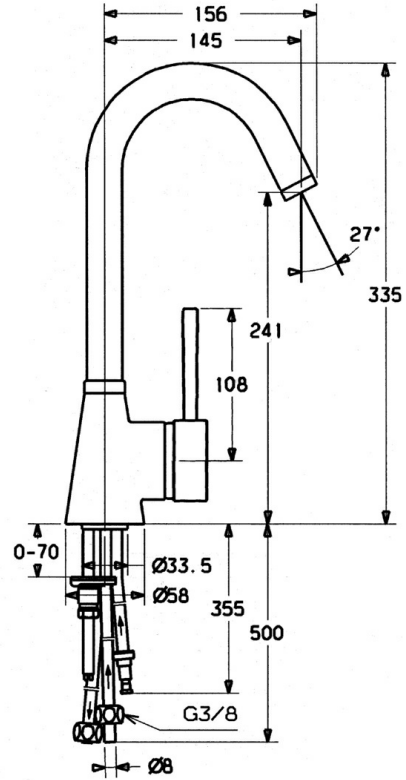

EAN: 4015474032590  
[static.hansa.com/5102110174](https://static.hansa.com/5102110174)

- Kitchen
- Single-lever, side operated
- Deck mounted
- Single operating lever/handle, Hot/Cold symbols

## Technical data

### Technical properties

Hot water supply	<b>max. +80°C</b>
Working pressure	<b>0.5-5 bar</b>
Backflow prevention (EN1717)	<b>AA</b>
Material	<b>Brass</b>

### SP51021101

	Name	Code
1	Lever, 80 mm Discontinued	59912122
1	Lever, L=60 Blue Discontinued	59912148
1	Lever, 60 mm Discontinued	59911882
1.1	Screw, M5x8, SW2.5	59904755
1.2	Bushing	59904778
1.4	O-ring, d 6x1	59912136
1.5	Cap Discontinued	59911885
2	Covering cap	59906563
2.2	Fixing sleeve	59906695
3	Eye screw, M50x1, SW45	59904775
4	Cartridge, 4.8 eco	59904601
4.1	Hot water limiter	59904759
5.3	Gasket, 37x48x3.5	59911422
5.4	Attachment clamp Discontinued	59911416
5.5	Fixing plate	59904765
5.6	Screw, M8x1, SW13	59904766
5.7	Fixing set	59910749
5.11	Supporting plate	59910008
6	Spout Discontinued	59911881
6.1	Aerator, M22/24, ND	59901553
6.3	Aerator, M24x1, (-2002) Discontinued	59912011
6.4	Sealing kit	59911884
6.5	Screw, M4x7	59902075
8	Fitting nut	59904969
8.1	Sealing kit, 14.9x8.5x1	59902352
8.2	Sealing kit, 10x8	59902272
8.3	Hose	59902151
8.4	Pipe, 8x530 Discontinued	59911895