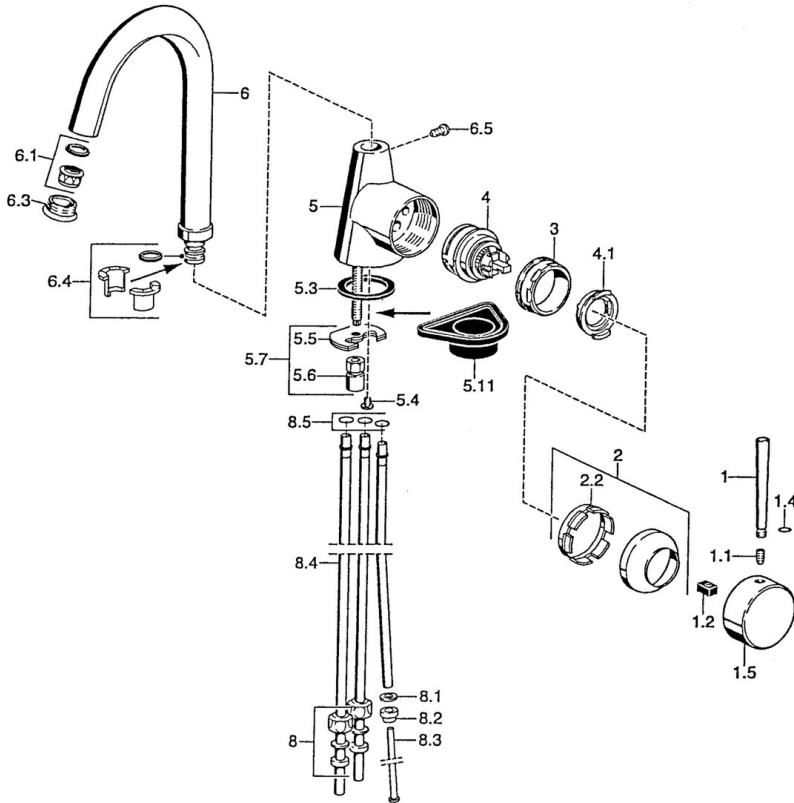

EAN: 4015474032637
static.hansa.com/51021101

- Kitchen
- Single-lever, side operated
- Deck mounted
- Chrome
- Single operating lever/handle, Hot/Cold symbols

Technical data

Technical properties

Hot water supply	max. +80°C
Working pressure	0.5-5 bar
Backflow prevention (EN1717)	AA
Material	Brass

Regulations

EN standard	EN 817
-------------	---------------

Spare parts

SP51021101

	Name	Code
1	Lever, 80 mm Discontinued	59912122
1	Lever, L=60 Blue Discontinued	59912148
1	Lever, 60 mm Discontinued	59911882
1.1	Screw, M5x8, SW2.5	59904755
1.2	Bushing	59904778
1.4	O-ring, d 6x1	59912136
1.5	Cap Discontinued	59911885
2	Covering cap	59906563
2.2	Fixing sleeve	59906695
3	Eye screw, M50x1, SW45	59904775
4	Cartridge, 4.8 eco	59904601
4.1	Hot water limiter	59904759
5.3	Gasket, 37x48x3.5	59911422
5.4	Attachment clamp Discontinued	59911416
5.5	Fixing plate	59904765
5.6	Screw, M8x1, SW13	59904766
5.7	Fixing set	59910749
5.11	Supporting plate	59910008
6	Spout Discontinued	59911881
6.1	Aerator, M22/24, ND	59901553
6.3	Aerator, M24x1, (-2002) Discontinued	59912011
6.4	Sealing kit	59911884
6.5	Screw, M4x7	59902075
8	Fitting nut	59904969
8.1	Sealing kit, 14.9x8.5x1	59902352
8.2	Sealing kit, 10x8	59902272
8.3	Hose	59902151
8.4	Pipe, 8x530 Discontinued	59911895