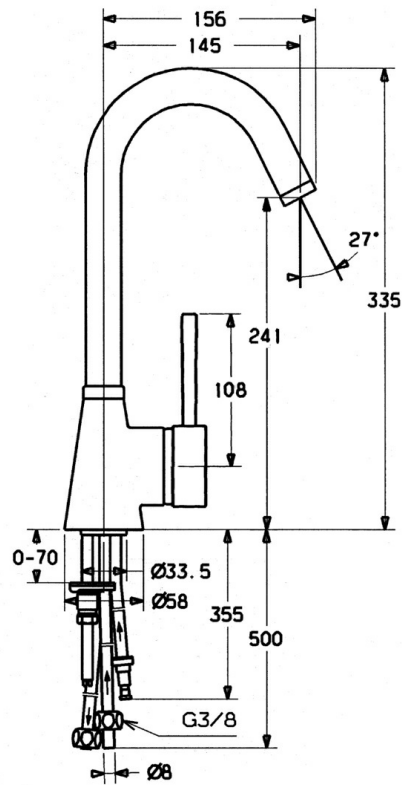

EAN: 4015474032637
static.hansa.com/51021101

- Kitchen
- Single-lever, side operated
- Deck mounted
- Chrome
- Single operating lever/handle, Hot/Cold symbols

Technical data

Technical properties

Hot water supply	max. +80°C
Working pressure	0.5-5 bar
Backflow prevention (EN1717)	AA
Material	Brass

Regulations

EN standard	EN 817
-------------	---------------

Spare parts

SP51021101

	Name	Code
1	Lever, 80 mm Discontinued	59912122
1	Lever, L=60 Blue Discontinued	59912148
1	Lever, 60 mm Discontinued	59911882
1.1	Screw, M5x8, SW2.5	59904755
1.2	Bushing	59904778
1.4	O-ring, d 6x1	59912136
1.5	Cap Discontinued	59911885
2	Covering cap	59906563
2.2	Fixing sleeve	59906695
3	Eye screw, M50x1, SW45	59904775
4	Cartridge, 4.8 eco	59904601
4.1	Hot water limiter	59904759
5.3	Gasket, 37x48x3.5	59911422
5.4	Attachment clamp Discontinued	59911416
5.5	Fixing plate	59904765
5.6	Screw, M8x1, SW13	59904766
5.7	Fixing set	59910749
5.11	Supporting plate	59910008
6	Spout Discontinued	59911881
6.1	Aerator, M22/24, ND	59901553
6.3	Aerator, M24x1, (-2002) Discontinued	59912011
6.4	Sealing kit	59911884
6.5	Screw, M4x7	59902075
8	Fitting nut	59904969
8.1	Sealing kit, 14.9x8.5x1	59902352
8.2	Sealing kit, 10x8	59902272
8.3	Hose	59902151
8.4	Pipe, 8x530 Discontinued	59911895