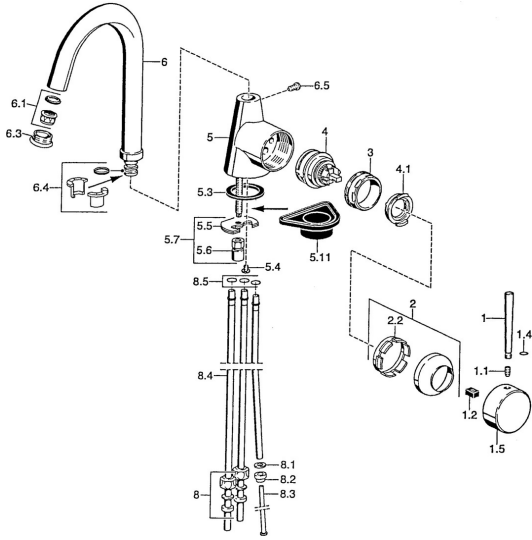

EAN: 4015474005648
static.hansa.com/5102110097

- Kitchen
- Single-lever, side operated
- Deck mounted

Technical data

Technical properties

Hot water supply	max. +80°C
Working pressure	0.5-10 bar
Material	Brass

Spare parts

SP51021101

	Name	Code
1	Lever, 80 mm Discontinued	59912122
1	Lever, L=60 Blue Discontinued	59912148
1	Lever, 60 mm Discontinued	59911882
1.1	Screw, M5x8, SW2.5	59904755
1.2	Bushing	59904778
1.4	O-ring, d 6x1	59912136
1.5	Cap Discontinued	59911885
2	Covering cap	59906563
2.2	Fixing sleeve	59906695
3	Eye screw, M50x1, SW45	59904775
4	Cartridge, 4.8 eco	59904601
4.1	Hot water limiter	59904759
5.3	Gasket, 37x48x3.5	59911422
5.4	Attachment clamp Discontinued	59911416
5.5	Fixing plate	59904765
5.6	Screw, M8x1, SW13	59904766
5.7	Fixing set	59910749
5.11	Supporting plate	59910008
6	Spout Discontinued	59911881
6.1	Aerator, M22/24, ND	59901553
6.3	Aerator, M24x1, (-2002) Discontinued	59912011
6.4	Sealing kit	59911884
6.5	Screw, M4x7	59902075
8	Fitting nut	59904969
8.1	Sealing kit, 14.9x8.5x1	59902352
8.2	Sealing kit, 10x8	59902272
8.3	Hose	59902151
8.4	Pipe, 8x530 Discontinued	59911895