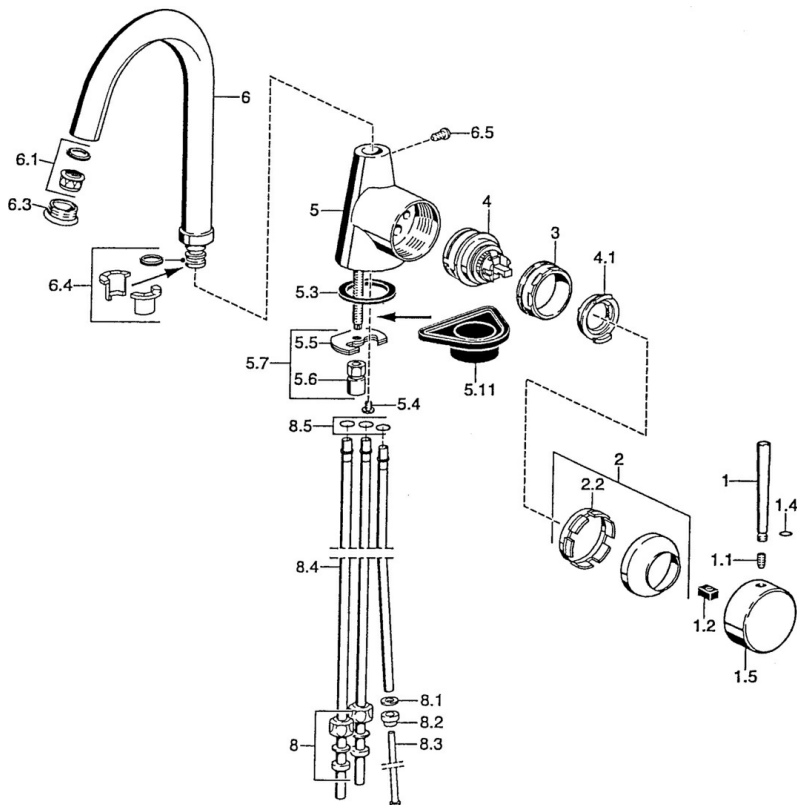

EAN: 4015474005648
static.hansa.com/5102110097

- Kitchen
- Single-lever, side operated
- Deck mounted

Technical data

Technical properties

Hot water supply	max. +80°C
Working pressure	0.5-10 bar
Material	Brass

Spare parts

SP51021101

	Name	Code
1	Lever, 80 mm Discontinued	59912122
1	Lever, L=60 Blue Discontinued	59912148
1	Lever, 60 mm Discontinued	59911882
1.1	Screw, M5x8, SW2.5	59904755
1.2	Bushing	59904778
1.4	O-ring, d 6x1	59912136
1.5	Cap Discontinued	59911885
2	Covering cap	59906563
2.2	Fixing sleeve	59906695
3	Eye screw, M50x1, SW45	59904775
4	Cartridge, 4.8 eco	59904601
4.1	Hot water limiter	59904759
5.3	Gasket, 37x48x3.5	59911422
5.4	Attachment clamp Discontinued	59911416
5.5	Fixing plate	59904765
5.6	Screw, M8x1, SW13	59904766
5.7	Fixing set	59910749
5.11	Supporting plate	59910008
6	Spout Discontinued	59911881
6.1	Aerator, M22/24, ND	59901553
6.3	Aerator, M24x1, (-2002) Discontinued	59912011
6.4	Sealing kit	59911884
6.5	Screw, M4x7	59902075
8	Fitting nut	59904969
8.1	Sealing kit, 14.9x8.5x1	59902352
8.2	Sealing kit, 10x8	59902272
8.3	Hose	59902151
8.4	Pipe, 8x530 Discontinued	59911895