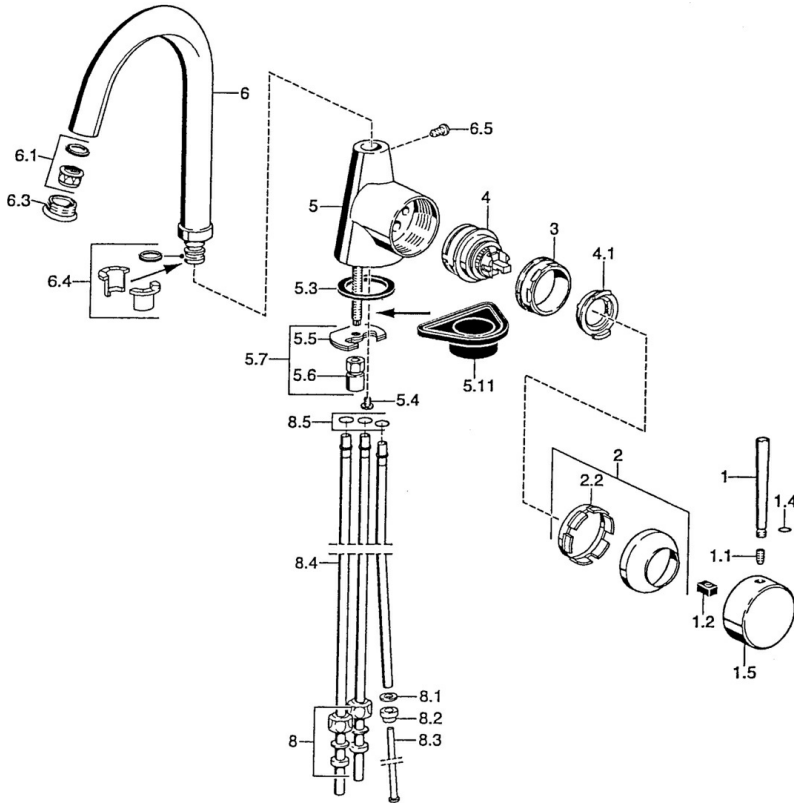

EAN: 4015474005600
static.hansa.com/51021100

- Kitchen
- Single-lever, side operated
- Deck mounted
- Chrome

Technical data

Technical properties

Hot water supply	max. +80°C
Working pressure	0.5-10 bar
Material	Brass

Spare parts

SP51021101

	Name	Code
1	Lever, 80 mm Discontinued	59912122
1	Lever, L=60 Blue Discontinued	59912148
1	Lever, 60 mm Discontinued	59911882
1.1	Screw, M5x8, SW2.5	59904755
1.2	Bushing	59904778
1.4	O-ring, d 6x1	59912136
1.5	Cap Discontinued	59911885
2	Covering cap	59906563
2.2	Fixing sleeve	59906695
3	Eye screw, M50x1, SW45	59904775
4	Cartridge, 4.8 eco	59904601
4.1	Hot water limiter	59904759
5.3	Gasket, 37x48x3.5	59911422
5.4	Attachment clamp Discontinued	59911416
5.5	Fixing plate	59904765
5.6	Screw, M8x1, SW13	59904766
5.7	Fixing set	59910749
5.11	Supporting plate	59910008
6	Spout Discontinued	59911881
6.1	Aerator, M22/24, ND	59901553
6.3	Aerator, M24x1, (-2002) Discontinued	59912011
6.4	Sealing kit	59911884
6.5	Screw, M4x7	59902075
8	Fitting nut	59904969
8.1	Sealing kit, 14.9x8.5x1	59902352
8.2	Sealing kit, 10x8	59902272
8.3	Hose	59902151
8.4	Pipe, 8x530 Discontinued	59911895