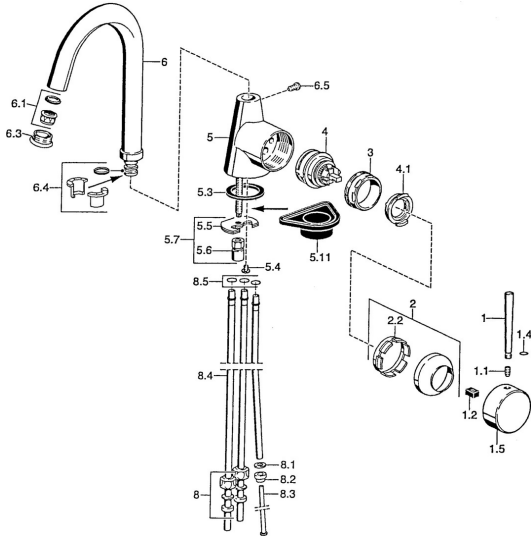

EAN: 4015474005600
static.hansa.com/51021100

- Kitchen
- Single-lever, side operated
- Deck mounted
- Chrome

Technical data

Technical properties

Hot water supply	max. +80°C
Working pressure	0.5-10 bar
Material	Brass

Spare parts

SP51021101

	Name	Code
1	Lever, 80 mm Discontinued	59912122
1	Lever, L=60 Blue Discontinued	59912148
1	Lever, 60 mm Discontinued	59911882
1.1	Screw, M5x8, SW2.5	59904755
1.2	Bushing	59904778
1.4	O-ring, d 6x1	59912136
1.5	Cap Discontinued	59911885
2	Covering cap	59906563
2.2	Fixing sleeve	59906695
3	Eye screw, M50x1, SW45	59904775
4	Cartridge, 4.8 eco	59904601
4.1	Hot water limiter	59904759
5.3	Gasket, 37x48x3.5	59911422
5.4	Attachment clamp Discontinued	59911416
5.5	Fixing plate	59904765
5.6	Screw, M8x1, SW13	59904766
5.7	Fixing set	59910749
5.11	Supporting plate	59910008
6	Spout Discontinued	59911881
6.1	Aerator, M22/24, ND	59901553
6.3	Aerator, M24x1, (-2002) Discontinued	59912011
6.4	Sealing kit	59911884
6.5	Screw, M4x7	59902075
8	Fitting nut	59904969
8.1	Sealing kit, 14.9x8.5x1	59902352
8.2	Sealing kit, 10x8	59902272
8.3	Hose	59902151
8.4	Pipe, 8x530 Discontinued	59911895