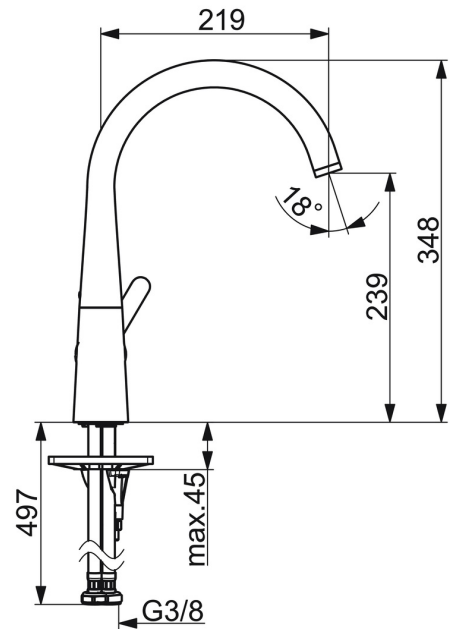

EAN: 4057304020230
static.hansa.com/5101228381

single-lever kitchen mixer, DN 15

- Kitchen
- Single-lever, side operated
- Deck mounted
- Brushed bronze
- Swivel spout, Swivel range limiting option
- Standard aerator
- Single operating lever/handle, Hot/Cold symbols
- Limitation option for maximum temperature and flow-rate
- \varnothing 40 mm ceramic cartridge for flow and temperature control
- Flexible inlet pipes
- 3S-installation system for safe and simple mounting

Technical data

Flow properties

Flow-rate at 3 bar	12.0 l/min
Pressure loss with flow (0.2 l/s)	3 bar

Technical properties

DN-size (nominal dimension)	DN15
Hot water supply	max. +70°C
Working pressure	0.5-10 bar
Connection size	G3/8
Projection	219 mm
Backflow prevention (EN1717)	AA
Material	Brass

Regulations

EN standard	EN 817
Noise class	I (ISO 3822)

Approvals and Declarations

Declaration of conformity	DoC
---------------------------	------------

Spare parts

SP51012283CLR

	Name	Code
01	Spout overturning stopper, 60°/0°	59914264
01	Spout overturning stopper, 120° Discontinued	59914429
02	Sealing kit for spout	59914431
03	Cartridge	59914665
04	Tightening nut, M42x1.5, SW 38	59914128
05	Bottom seal	59914591
06	Supporting plate	59910008
07	Fixing screw, M8x1, L=130	59914474
08	Fixing set	59914475