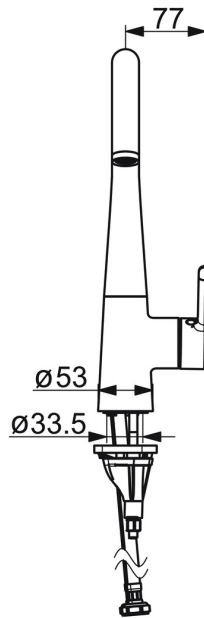

EAN: 4057304020230
static.hansa.com/5101228381

single-lever kitchen mixer, DN 15

- Kitchen
- Single-lever, side operated
- Deck mounted
- Brushed bronze
- Swivel spout, Swivel range limiting option
- Standard aerator
- Single operating lever/handle, Hot/Cold symbols
- Limitation option for maximum temperature and flow-rate
- \varnothing 40 mm ceramic cartridge for flow and temperature control
- Flexible inlet pipes
- 3S-installation system for safe and simple mounting

Technical data

Flow properties

Flow-rate at 3 bar	12.0 l/min
Pressure loss with flow (0.2 l/s)	3 bar

Technical properties

DN-size (nominal dimension)	DN15
Hot water supply	max. +70°C
Working pressure	0.5-10 bar
Connection size	G3/8
Projection	219 mm
Backflow prevention (EN1717)	AA
Material	Brass

Regulations

EN standard	EN 817
Noise class	I (ISO 3822)

Approvals and Declarations

Declaration of conformity	DoC
---------------------------	------------

Spare parts

SP51012283CLR

	Name	Code
01	Spout overturning stopper, 60°/0°	59914264
01	Spout overturning stopper, 120° Discontinued	59914429
02	Sealing kit for spout	59914431
03	Cartridge	59914665
04	Tightening nut, M42x1.5, SW 38	59914128
05	Bottom seal	59914591
06	Supporting plate	59910008
07	Fixing screw, M8x1, L=130	59914474
08	Fixing set	59914475