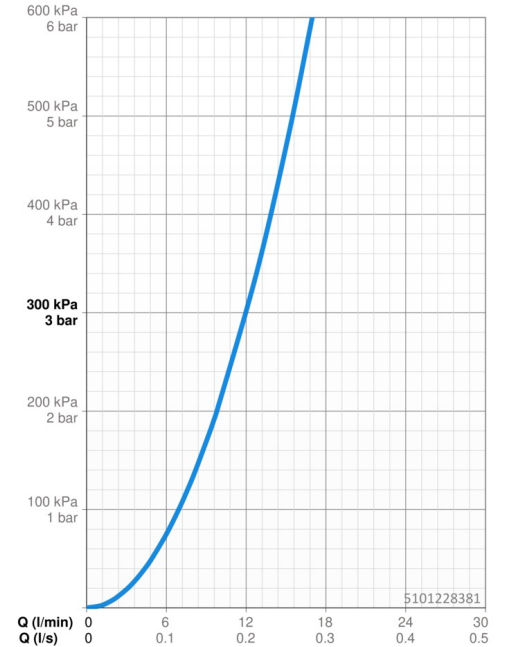

Technical data

Flow properties

Flow-rate at 3 bar	12.0 l/min
Pressure loss with flow (0.2 l/s)	3 bar

Technical properties

DN-size (nominal dimension)	DN15
Hot water supply	max. +70°C
Working pressure	0.5-10 bar
Connection size	G3/8
Projection	219 mm
Backflow prevention (EN1717)	AA
Material	Brass

Regulations

EN standard	EN 817
Noise class	I (ISO 3822)

Approvals and Declarations

Declaration of conformity	DoC