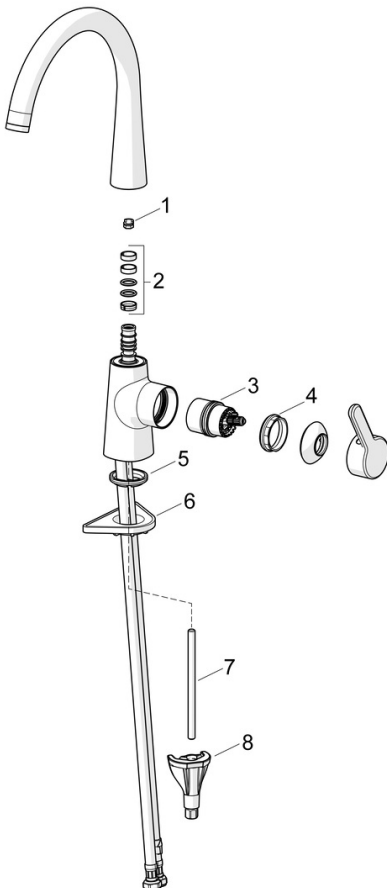

EAN: 4057304020230
static.hansa.com/5101228381

single-lever kitchen mixer, DN 15

- Kitchen
- Single-lever, side operated
- Deck mounted
- Brushed bronze
- Swivel spout, Swivel range limiting option
- Standard aerator
- Single operating lever/handle, Hot/Cold symbols
- Limitation option for maximum temperature and flow-rate
- \varnothing 40 mm ceramic cartridge for flow and temperature control
- Flexible inlet pipes
- 3S-installation system for safe and simple mounting

Technical data

Flow properties

Flow-rate at 3 bar	12.0 l/min
Pressure loss with flow (0.2 l/s)	3 bar

Technical properties

DN-size (nominal dimension)	DN15
Hot water supply	max. +70°C
Working pressure	0.5-10 bar
Connection size	G3/8
Projection	219 mm
Backflow prevention (EN1717)	AA
Material	Brass

Regulations

EN standard	EN 817
Noise class	I (ISO 3822)

Approvals and Declarations

Declaration of conformity	DoC
---------------------------	------------

Spare parts

SP51012283CLR

	Name	Code
01	Spout overturning stopper, 60°/0°	59914264
01	Spout overturning stopper, 120° Discontinued	59914429
02	Sealing kit for spout	59914431
03	Cartridge	59914665
04	Tightening nut, M42x1.5, SW 38	59914128
05	Bottom seal	59914591
06	Supporting plate	59910008
07	Fixing screw, M8x1, L=130	59914474
08	Fixing set	59914475