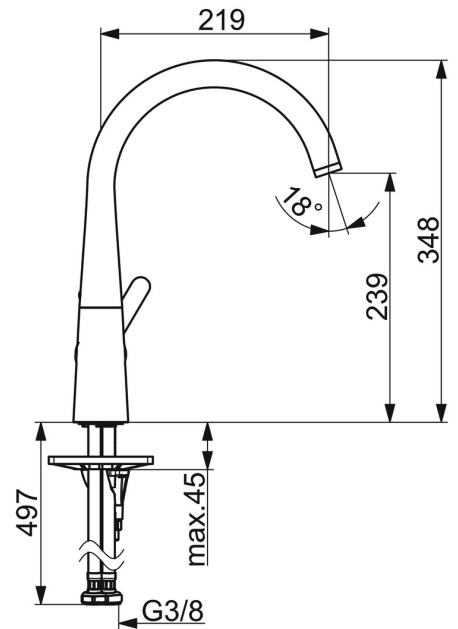

EAN: 4057304020223
static.hansa.com/5101228380

single-lever kitchen mixer, DN 15

- Kitchen
- Single-lever, side operated
- Deck mounted
- Brushed steel
- Swivel spout, Swivel range limiting option
- Standard aerator
- Single operating lever/handle, Hot/Cold symbols
- Limitation option for maximum temperature and flow-rate
- \varnothing 40 mm ceramic cartridge for flow and temperature control
- Flexible inlet pipes
- 3S-installation system for safe and simple mounting

Technical data

Flow properties

Flow-rate at 3 bar	12.0 l/min
Pressure loss with flow (0.2 l/s)	3 bar

Technical properties

DN-size (nominal dimension)	DN15
Hot water supply	max. +70°C
Working pressure	0.5-10 bar
Connection size	G3/8
Projection	219 mm
Backflow prevention (EN1717)	AA
Material	Brass

Regulations

EN standard	EN 817
Noise class	I (ISO 3822)

Approvals and Declarations

Declaration of conformity	DoC
---------------------------	------------

Spare parts

SP51012283CLR

	Name	Code
01	Spout overturning stopper, 60°/0°	59914264
01	Spout overturning stopper, 120° Discontinued	59914429
02	Sealing kit for spout	59914431
03	Cartridge	59914665
04	Tightening nut, M42x1.5, SW 38	59914128
05	Bottom seal	59914591
06	Supporting plate	59910008
07	Fixing screw, M8x1, L=130	59914474
08	Fixing set	59914475