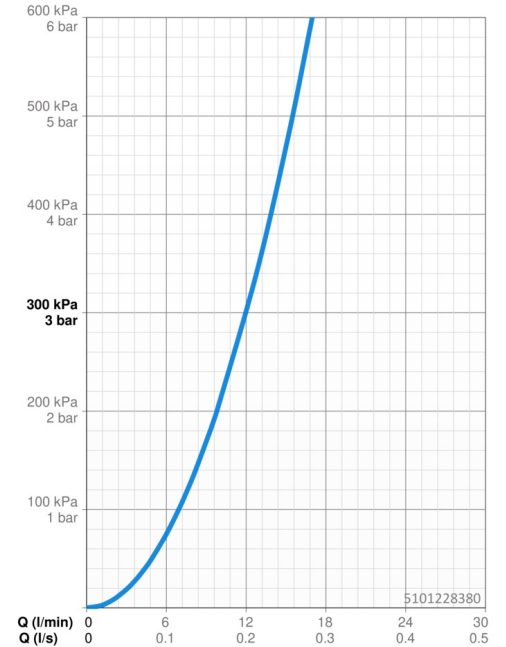

Technical data

Flow properties

Flow-rate at 3 bar	12.0 l/min
Pressure loss with flow (0.2 l/s)	3 bar

Technical properties

DN-size (nominal dimension)	DN15
Hot water supply	max. +70°C
Working pressure	0.5-10 bar
Connection size	G3/8
Projection	219 mm
Backflow prevention (EN1717)	AA
Material	Brass

Regulations

EN standard	EN 817
Noise class	I (ISO 3822)

Approvals and Declarations

Declaration of conformity	DoC