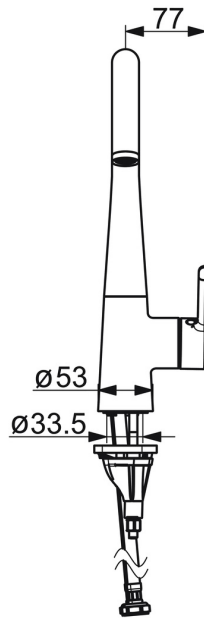

EAN: 4057304020223
static.hansa.com/5101228380

single-lever kitchen mixer, DN 15

- Kitchen
- Single-lever, side operated
- Deck mounted
- Brushed steel
- Swivel spout, Swivel range limiting option
- Standard aerator
- Single operating lever/handle, Hot/Cold symbols
- Limitation option for maximum temperature and flow-rate
- \varnothing 40 mm ceramic cartridge for flow and temperature control
- Flexible inlet pipes
- 3S-installation system for safe and simple mounting

Technical data

Flow properties

Flow-rate at 3 bar	12.0 l/min
Pressure loss with flow (0.2 l/s)	3 bar

Technical properties

DN-size (nominal dimension)	DN15
Hot water supply	max. +70°C
Working pressure	0.5-10 bar
Connection size	G3/8
Projection	219 mm
Backflow prevention (EN1717)	AA
Material	Brass

Regulations

EN standard	EN 817
Noise class	I (ISO 3822)

Approvals and Declarations

Declaration of conformity	DoC
---------------------------	------------

Spare parts

SP51012283CLR

	Name	Code
01	Spout overturning stopper, 60°/0°	59914264
01	Spout overturning stopper, 120° Discontinued	59914429
02	Sealing kit for spout	59914431
03	Cartridge	59914665
04	Tightening nut, M42x1.5, SW 38	59914128
05	Bottom seal	59914591
06	Supporting plate	59910008
07	Fixing screw, M8x1, L=130	59914474
08	Fixing set	59914475