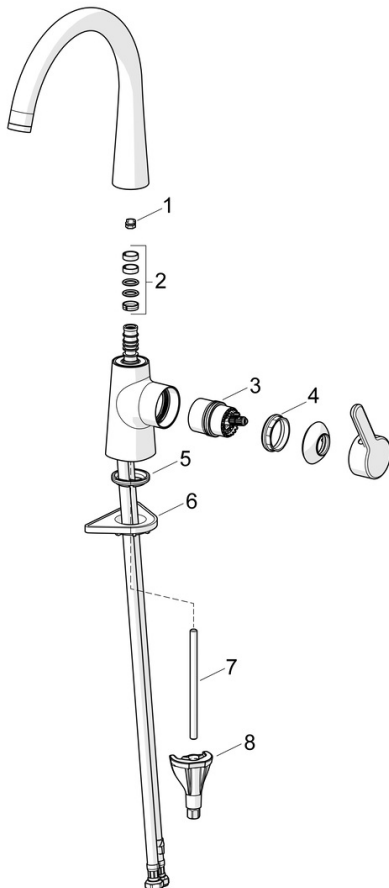

EAN: 4057304020223
static.hansa.com/5101228380

single-lever kitchen mixer, DN 15

- Kitchen
- Single-lever, side operated
- Deck mounted
- Brushed steel
- Swivel spout, Swivel range limiting option
- Standard aerator
- Single operating lever/handle, Hot/Cold symbols
- Limitation option for maximum temperature and flow-rate
- \varnothing 40 mm ceramic cartridge for flow and temperature control
- Flexible inlet pipes
- 3S-installation system for safe and simple mounting

Technical data

Flow properties

Flow-rate at 3 bar	12.0 l/min
Pressure loss with flow (0.2 l/s)	3 bar

Technical properties

DN-size (nominal dimension)	DN15
Hot water supply	max. +70°C
Working pressure	0.5-10 bar
Connection size	G3/8
Projection	219 mm
Backflow prevention (EN1717)	AA
Material	Brass

Regulations

EN standard	EN 817
Noise class	I (ISO 3822)

Approvals and Declarations

Declaration of conformity	DoC
---------------------------	------------

Spare parts

SP51012283CLR

	Name	Code
01	Spout overturning stopper, 60°/0°	59914264
01	Spout overturning stopper, 120° Discontinued	59914429
02	Sealing kit for spout	59914431
03	Cartridge	59914665
04	Tightening nut, M42x1.5, SW 38	59914128
05	Bottom seal	59914591
06	Supporting plate	59910008
07	Fixing screw, M8x1, L=130	59914474
08	Fixing set	59914475