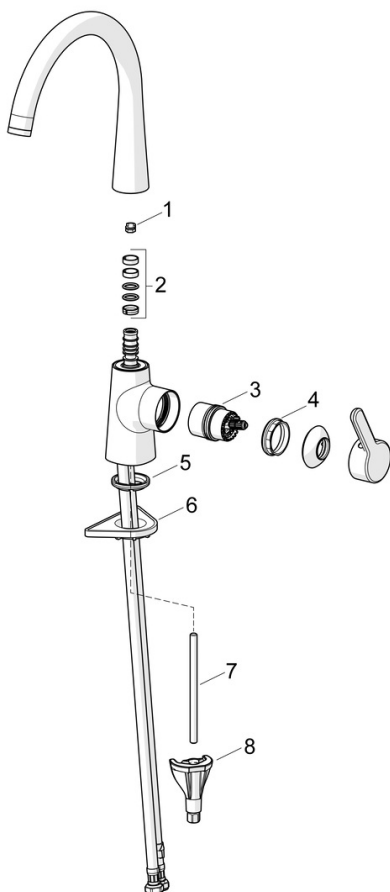

EAN: 4057304020216
static.hansa.com/5101228333

single-lever kitchen mixer, DN 15

- Kitchen
- Single-lever, side operated
- Deck mounted
- Matt black
- Swivel spout, Swivel range limiting option
- Standard aerator
- Single operating lever/handle, Hot/Cold symbols
- Limitation option for maximum temperature and flow-rate
- \varnothing 40 mm ceramic cartridge for flow and temperature control
- Flexible inlet pipes
- 3S-installation system for safe and simple mounting

Technical data

Flow properties

Flow-rate at 3 bar	12.0 l/min
Pressure loss with flow (0.2 l/s)	3 bar

Technical properties

DN-size (nominal dimension)	DN15
Hot water supply	max. +70°C
Working pressure	0.5-10 bar
Connection size	G3/8
Projection	219 mm
Backflow prevention (EN1717)	AA
Material	Brass

Regulations

EN standard	EN 817
Noise class	I (ISO 3822)

Approvals and Declarations

Declaration of conformity	DoC
---------------------------	------------

Spare parts

SP51012283CLR

	Name	Code
01	Spout overturning stopper, 60° / 0°	59914264
01	Spout overturning stopper, 120° Discontinued	59914429
02	Sealing kit for spout	59914431
03	Cartridge	59914665
04	Tightening nut, M42x1.5, SW 38	59914128
05	Bottom seal	59914591
06	Supporting plate	59910008
07	Fixing screw, M8x1, L=130	59914474
08	Fixing set	59914475