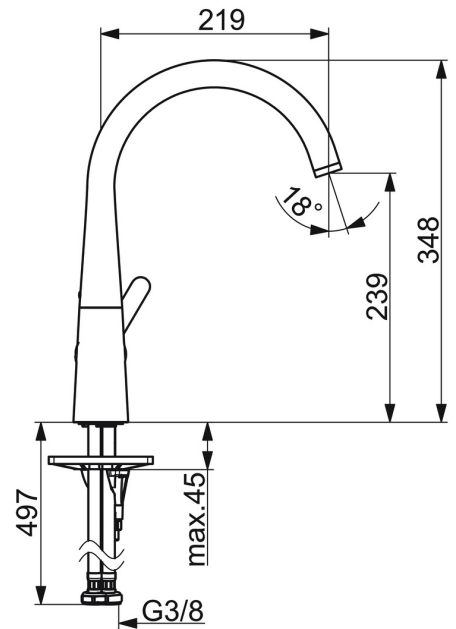

EAN: 4057304020216
static.hansa.com/5101228333

single-lever kitchen mixer, DN 15

- Kitchen
- Single-lever, side operated
- Deck mounted
- Matt black
- Swivel spout, Swivel range limiting option
- Standard aerator
- Single operating lever/handle, Hot/Cold symbols
- Limitation option for maximum temperature and flow-rate
- \varnothing 40 mm ceramic cartridge for flow and temperature control
- Flexible inlet pipes
- 3S-installation system for safe and simple mounting

Technical data

Flow properties

Flow-rate at 3 bar	12.0 l/min
Pressure loss with flow (0.2 l/s)	3 bar

Technical properties

DN-size (nominal dimension)	DN15
Hot water supply	max. +70°C
Working pressure	0.5-10 bar
Connection size	G3/8
Projection	219 mm
Backflow prevention (EN1717)	AA
Material	Brass

Regulations

EN standard	EN 817
Noise class	I (ISO 3822)

Approvals and Declarations

Declaration of conformity	DoC
---------------------------	------------

Spare parts

SP51012283CLR

	Name	Code
01	Spout overturning stopper, 60° / 0°	59914264
01	Spout overturning stopper, 120° Discontinued	59914429
02	Sealing kit for spout	59914431
03	Cartridge	59914665
04	Tightening nut, M42x1.5, SW 38	59914128
05	Bottom seal	59914591
06	Supporting plate	59910008
07	Fixing screw, M8x1, L=130	59914474
08	Fixing set	59914475