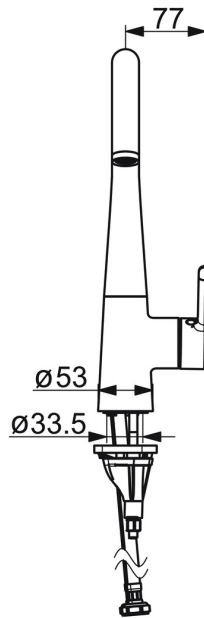

EAN: 4057304020216
static.hansa.com/5101228333

single-lever kitchen mixer, DN 15

- Kitchen
- Single-lever, side operated
- Deck mounted
- Matt black
- Swivel spout, Swivel range limiting option
- Standard aerator
- Single operating lever/handle, Hot/Cold symbols
- Limitation option for maximum temperature and flow-rate
- \varnothing 40 mm ceramic cartridge for flow and temperature control
- Flexible inlet pipes
- 3S-installation system for safe and simple mounting

Technical data

Flow properties

Flow-rate at 3 bar	12.0 l/min
Pressure loss with flow (0.2 l/s)	3 bar

Technical properties

DN-size (nominal dimension)	DN15
Hot water supply	max. +70°C
Working pressure	0.5-10 bar
Connection size	G3/8
Projection	219 mm
Backflow prevention (EN1717)	AA
Material	Brass

Regulations

EN standard	EN 817
Noise class	I (ISO 3822)

Approvals and Declarations

Declaration of conformity	DoC
---------------------------	------------

Spare parts

SP51012283CLR

	Name	Code
01	Spout overturning stopper, 60° / 0°	59914264
01	Spout overturning stopper, 120° Discontinued	59914429
02	Sealing kit for spout	59914431
03	Cartridge	59914665
04	Tightening nut, M42x1.5, SW 38	59914128
05	Bottom seal	59914591
06	Supporting plate	59910008
07	Fixing screw, M8x1, L=130	59914474
08	Fixing set	59914475