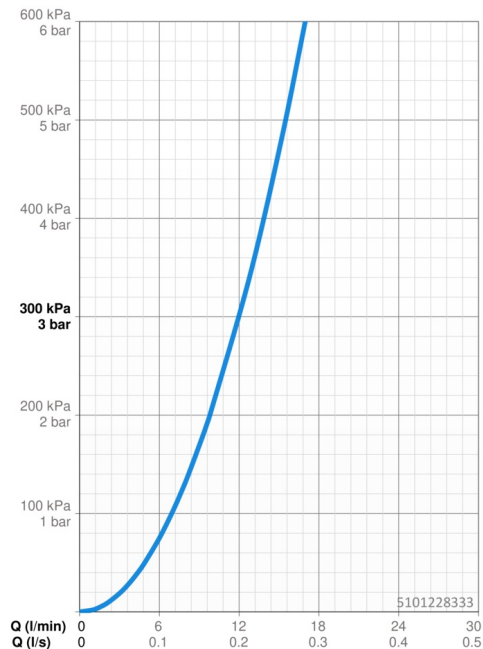

Technical data

Flow properties

Flow-rate at 3 bar	12.0 l/min
Pressure loss with flow (0.2 l/s)	3 bar

Technical properties

DN-size (nominal dimension)	DN15
Hot water supply	max. +70°C
Working pressure	0.5-10 bar
Connection size	G3/8
Projection	219 mm
Backflow prevention (EN1717)	AA
Material	Brass

Regulations

EN standard	EN 817
Noise class	I (ISO 3822)

Approvals and Declarations

Declaration of conformity	DoC