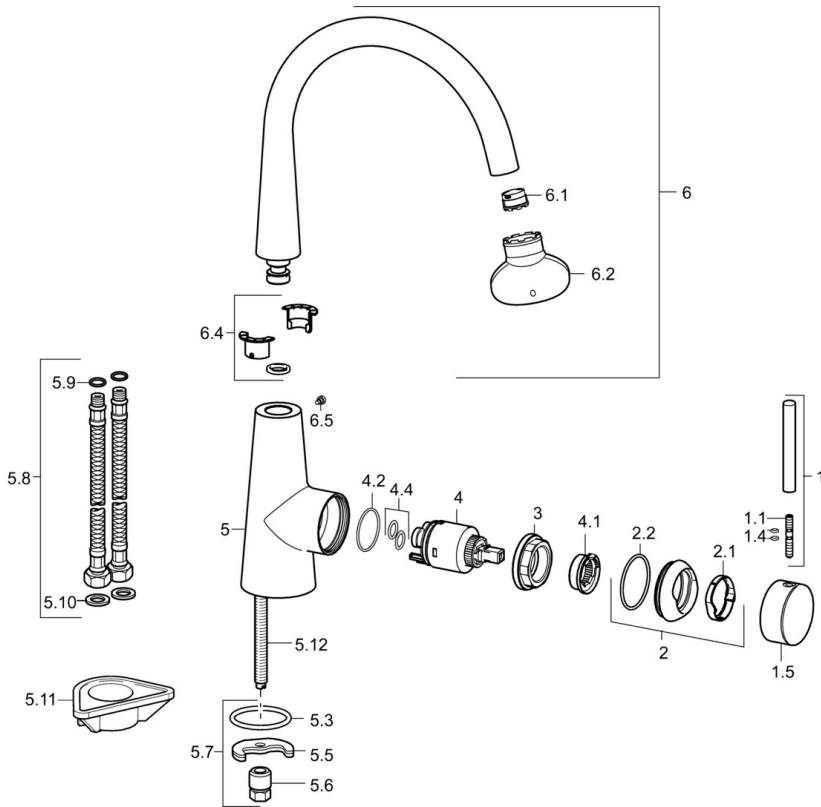

EAN: 4015474188006
static.hansa.com/51012277

- Kitchen
- Single-lever, side operated
- Deck mounted
- Chrome
- Standard aerator

Technical data

Technical properties

DN-size (nominal dimension)	DN15
Hot water supply	max. +80°C
Working pressure	0.5-10 bar
Backflow prevention (EN1717)	AA

Spare parts

SP51012273

	Name	Code
1	Lever, 70 mm	59913331
1.1	Screw, M5x35	59913299
1.4	O-ring, d 3x1.5	59913100
1.5	Cap Black Discontinued	59913329
1.5	Cap White Discontinued	59913330
1.5	Cap	59913328
2	Covering cap	59913364
2.1	Bearing ring	59913363
2.2	O-ring, d 38x2	59913212
3	Screw, M42x1, SW34	59913365
4	Cartridge, 3.5 Eco	59912324
4	Cartridge, 3.5 Classic	59913075
4.1	Temperature adjustment limiter	59912325
4.2	O-ring, d 28.24x2.62 Discontinued	59912590
4.4	O-ring, d 10.10x1.60 Discontinued	59905072
5.3	O-ring, d 36.09x d 3.53	59913396
5.5	Fixing plate	59904765
5.6	Screw, M8x1, SW13	59904766
5.7	Fixing set	59910749
5.8	Flexible pipe, L=500, G3/8-M10x1	59911767
5.9	O-ring, d 7.65x1.78	59902337
5.10	Gasket, 9.5x14.4x2	59912551
5.11	Supporting plate	59910008
5.12	Fixing screw, M8x1, L=140	59912474
6	Spout	59913487
6.1	Aerator, M18.5x1 ATJ	59913488
6.2	Key for aerator, M18.5	59913367
6.4	Sealing kit	59911884
6.5	Screw, M4x7	59902075
6.12	Cap Black Discontinued	59913333
N.I.	Key, SW30/34	59912108