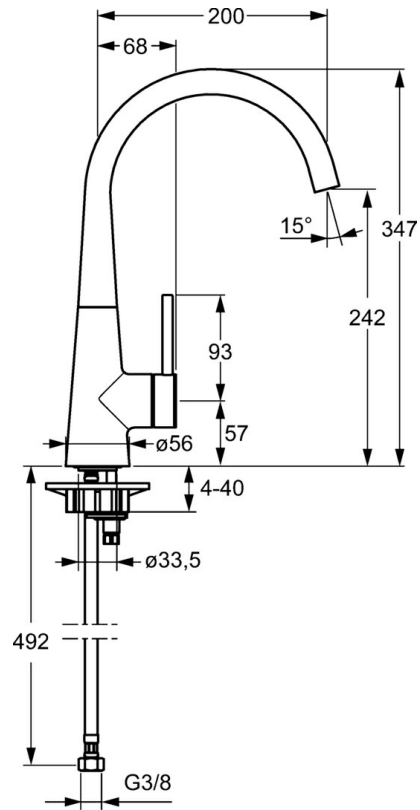

EAN: 4015474187443
static.hansa.com/51012273

- Kitchen
- Single-lever, side operated
- Deck mounted
- Chrome
- Swivel spout
- Hidden aerator
- Hot/Cold symbols, Pin shape, Single operating lever/handle
- Limitation option for maximum temperature and flow-rate, Adjustable hot water stop (included, retrofittable)
- \varnothing 35 mm ceramic cartridge for flow and temperature control
- Flexible inlet pipes
- Inner body made of DZR brass

Technical data

Flow properties

Flow-rate at 3 bar	12.0 l/min
Pressure loss with flow (0.2 l/s)	3 bar

Technical properties

DN-size (nominal dimension)	DN15
Hot water supply	max. +70°C
Working pressure	1-10 bar
Connection size	G3/8
Projection	200 mm
Backflow prevention (EN1717)	AA
Material	Brass

Regulations

EN standard	EN 817
Noise class	I (ISO 3822)

Spare parts

SP51012273

	Name	Code
1	Lever, 70 mm	59913331
1.1	Screw, M5x35	59913299
1.4	O-ring, d 3x1.5	59913100
1.5	Cap Black Discontinued	59913329
1.5	Cap White Discontinued	59913330
1.5	Cap	59913328
2	Covering cap	59913364
2.1	Bearing ring	59913363
2.2	O-ring, d 38x2	59913212
3	Screw, M42x1, SW34	59913365
4	Cartridge, 3.5 Eco	59912324
4	Cartridge, 3.5 Classic	59913075
4.1	Temperature adjustment limiter	59912325
4.2	O-ring, d 28.24x2.62 Discontinued	59912590
4.4	O-ring, d 10.10x1.60 Discontinued	59905072
5.3	O-ring, d 36.09x d 3.53	59913396
5.5	Fixing plate	59904765
5.6	Screw, M8x1, SW13	59904766
5.7	Fixing set	59910749
5.8	Flexible pipe, L=500, G3/8-M10x1	59911767
5.9	O-ring, d 7.65x1.78	59902337
5.10	Gasket, 9.5x14.4x2	59912551
5.11	Supporting plate	59910008
5.12	Fixing screw, M8x1, L=140	59912474
6	Spout	59913487
6.1	Aerator, M18.5x1 ATJ	59913488
6.2	Key for aerator, M18.5	59913367
6.4	Sealing kit	59911884
6.5	Screw, M4x7	59902075
6.12	Cap Black Discontinued	59913333
N.I.	Key, SW30/34	59912108