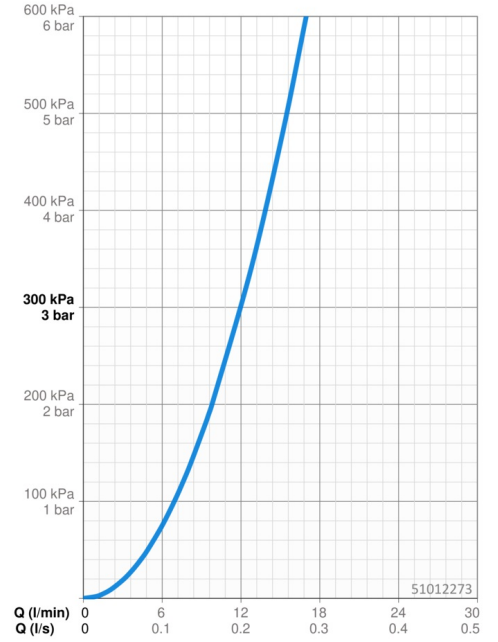

Technical data

Flow properties

Flow-rate at 3 bar	12.0 l/min
Pressure loss with flow (0.2 l/s)	3 bar

Technical properties

DN-size (nominal dimension)	DN15
Hot water supply	max. +70°C
Working pressure	1-10 bar
Connection size	G3/8
Projection	200 mm
Backflow prevention (EN1717)	AA
Material	Brass

Regulations

EN standard	EN 817
Noise class	I (ISO 3822)