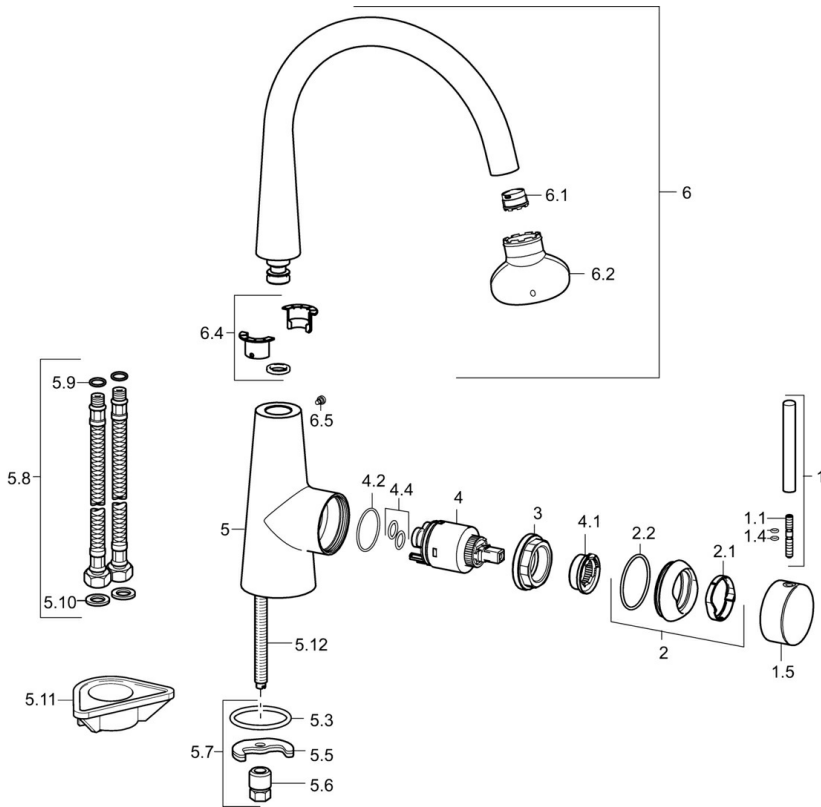

EAN: 4015474187443
static.hansa.com/51012273

- Kitchen
- Single-lever, side operated
- Deck mounted
- Chrome
- Swivel spout
- Hidden aerator
- Hot/Cold symbols, Pin shape, Single operating lever/handle
- Limitation option for maximum temperature and flow-rate, Adjustable hot water stop (included, retrofittable)
- \varnothing 35 mm ceramic cartridge for flow and temperature control
- Flexible inlet pipes
- Inner body made of DZR brass

Technical data

Flow properties

Flow-rate at 3 bar	12.0 l/min
Pressure loss with flow (0.2 l/s)	3 bar

Technical properties

DN-size (nominal dimension)	DN15
Hot water supply	max. +70°C
Working pressure	1-10 bar
Connection size	G3/8
Projection	200 mm
Backflow prevention (EN1717)	AA
Material	Brass

Regulations

EN standard	EN 817
Noise class	I (ISO 3822)

Spare parts

SP51012273

	Name	Code
1	Lever, 70 mm	59913331
1.1	Screw, M5x35	59913299
1.4	O-ring, d 3x1.5	59913100
1.5	Cap Black Discontinued	59913329
1.5	Cap White Discontinued	59913330
1.5	Cap	59913328
2	Covering cap	59913364
2.1	Bearing ring	59913363
2.2	O-ring, d 38x2	59913212
3	Screw, M42x1, SW34	59913365
4	Cartridge, 3.5 Eco	59912324
4	Cartridge, 3.5 Classic	59913075
4.1	Temperature adjustment limiter	59912325
4.2	O-ring, d 28.24x2.62 Discontinued	59912590
4.4	O-ring, d 10.10x1.60 Discontinued	59905072
5.3	O-ring, d 36.09x d 3.53	59913396
5.5	Fixing plate	59904765
5.6	Screw, M8x1, SW13	59904766
5.7	Fixing set	59910749
5.8	Flexible pipe, L=500, G3/8-M10x1	59911767
5.9	O-ring, d 7.65x1.78	59902337
5.10	Gasket, 9.5x14.4x2	59912551
5.11	Supporting plate	59910008
5.12	Fixing screw, M8x1, L=140	59912474
6	Spout	59913487
6.1	Aerator, M18.5x1 ATJ	59913488
6.2	Key for aerator, M18.5	59913367
6.4	Sealing kit	59911884
6.5	Screw, M4x7	59902075
6.12	Cap Black Discontinued	59913333
N.I.	Key, SW30/34	59912108