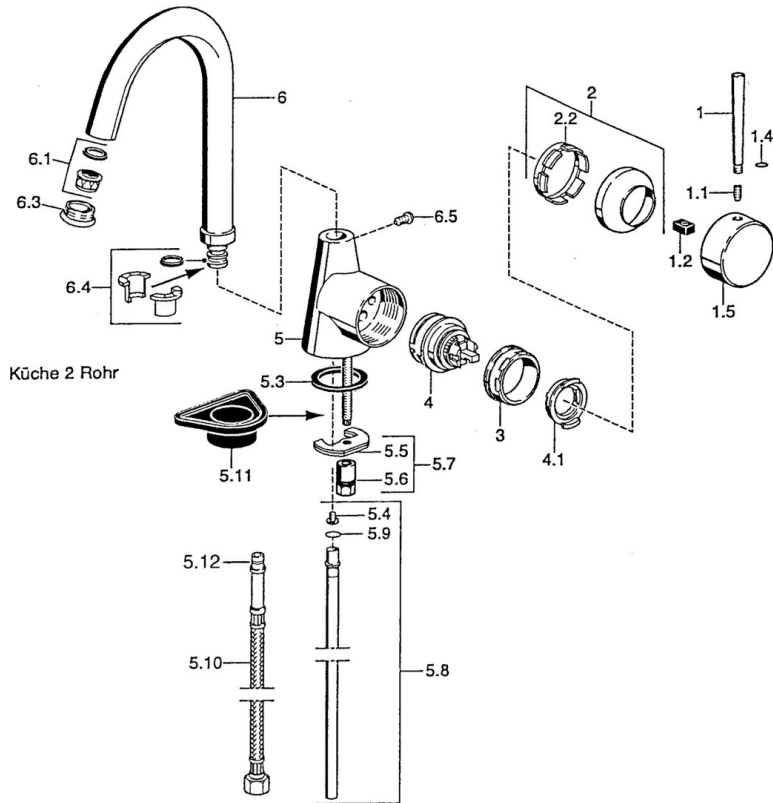

EAN: 4015474032538
static.hansa.com/5101210197

- Kitchen
- Single-lever, side operated
- Deck mounted

Technical data

Technical properties

Hot water supply	max. +80°C
Working pressure	0.5-10 bar
Material	Brass

Spare parts

SP51012101

	Name	Code
1	Lever, 60 mm Discontinued	59911882
1	Lever, L=60 Blue Discontinued	59912148
1	Lever, 80 mm Discontinued	59912122
1.1	Screw, M5x8, SW2.5	59904755
1.2	Bushing	59904778
1.4	O-ring, d 6x1	59912136
1.5	Cap Discontinued	59911885
2	Covering cap	59906563
2.2	Fixing sleeve	59906695
3	Eye screw, M50x1, SW45	59904775
4	Cartridge, 4.8 eco	59904601
4.1	Hot water limiter	59904759
5.3	Gasket, 37x48x3.5	59911422
5.4	Attachment clamp Discontinued	59911416
5.5	Fixing plate	59904765
5.6	Screw, M8x1, SW13	59904766
5.7	Fixing set	59910749
5.8	Pipe, d 10 mm, L=413	59911423
5.9	O-ring, 9x2	59905095
5.10	Flexible pipe, L=430, G3/8-M10x1	59912515
5.10	Flexible pipe, L=370, G3/8 Discontinued	59911626
5.11	Supporting plate	59910008
6	Spout Discontinued	59911881
6.1	Aerator, M22/24 A	59902081
6.3	Aerator and key, M24x1, (2002-)	59912225
6.3	Aerator, M24x1, (-2002) Discontinued	59912011
6.4	Sealing kit	59911884
6.5	Screw, M4x7	59902075
N.I.	Key for aerator, (2002-)	59912228