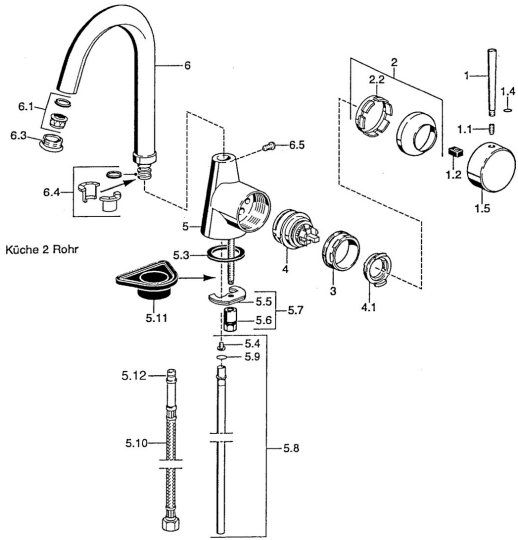

EAN: 4015474032538
static.hansa.com/5101210197

- Kitchen
- Single-lever, side operated
- Deck mounted

Technical data

Technical properties

Hot water supply	max. +80°C
Working pressure	0.5-10 bar
Material	Brass

Spare parts

SP51012101

	Name	Code
1	Lever, 60 mm Discontinued	59911882
1	Lever, L=60 Blue Discontinued	59912148
1	Lever, 80 mm Discontinued	59912122
1.1	Screw, M5x8, SW2.5	59904755
1.2	Bushing	59904778
1.4	O-ring, d 6x1	59912136
1.5	Cap Discontinued	59911885
2	Covering cap	59906563
2.2	Fixing sleeve	59906695
3	Eye screw, M50x1, SW45	59904775
4	Cartridge, 4.8 eco	59904601
4.1	Hot water limiter	59904759
5.3	Gasket, 37x48x3.5	59911422
5.4	Attachment clamp Discontinued	59911416
5.5	Fixing plate	59904765
5.6	Screw, M8x1, SW13	59904766
5.7	Fixing set	59910749
5.8	Pipe, d 10 mm, L=413	59911423
5.9	O-ring, 9x2	59905095
5.10	Flexible pipe, L=430, G3/8-M10x1	59912515
5.10	Flexible pipe, L=370, G3/8 Discontinued	59911626
5.11	Supporting plate	59910008
6	Spout Discontinued	59911881
6.1	Aerator, M22/24 A	59902081
6.3	Aerator and key, M24x1, (2002-)	59912225
6.3	Aerator, M24x1, (-2002) Discontinued	59912011
6.4	Sealing kit	59911884
6.5	Screw, M4x7	59902075
N.I.	Key for aerator, (2002-)	59912228