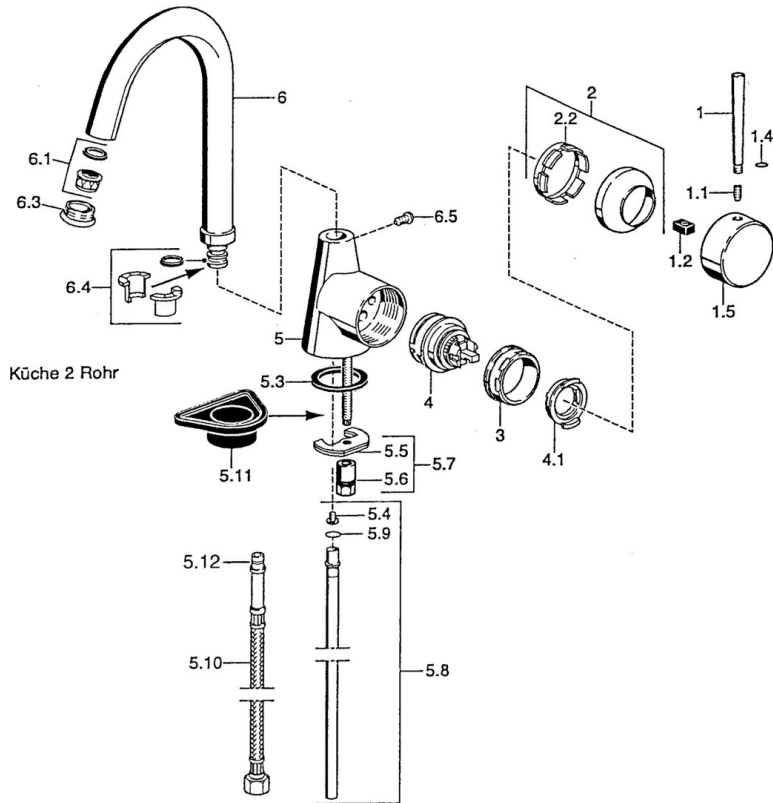

EAN: 4015474032453
static.hansa.com/5101210174

- Kitchen
- Single-lever, side operated
- Deck mounted

Technical data

Technical properties

Hot water supply	max. +80°C
Working pressure	0.5-10 bar
Material	Brass

Spare parts

SP51012101

	Name	Code
1	Lever, 60 mm Discontinued	59911882
1	Lever, L=60 Blue Discontinued	59912148
1	Lever, 80 mm Discontinued	59912122
1.1	Screw, M5x8, SW2.5	59904755
1.2	Bushing	59904778
1.4	O-ring, d 6x1	59912136
1.5	Cap Discontinued	59911885
2	Covering cap	59906563
2.2	Fixing sleeve	59906695
3	Eye screw, M50x1, SW45	59904775
4	Cartridge, 4.8 eco	59904601
4.1	Hot water limiter	59904759
5.3	Gasket, 37x48x3.5	59911422
5.4	Attachment clamp Discontinued	59911416
5.5	Fixing plate	59904765
5.6	Screw, M8x1, SW13	59904766
5.7	Fixing set	59910749
5.8	Pipe, d 10 mm, L=413	59911423
5.9	O-ring, 9x2	59905095
5.10	Flexible pipe, L=430, G3/8-M10x1	59912515
5.10	Flexible pipe, L=370, G3/8 Discontinued	59911626
5.11	Supporting plate	59910008
6	Spout Discontinued	59911881
6.1	Aerator, M22/24 A	59902081
6.3	Aerator and key, M24x1, (2002-)	59912225
6.3	Aerator, M24x1, (-2002) Discontinued	59912011
6.4	Sealing kit	59911884
6.5	Screw, M4x7	59902075
N.I.	Key for aerator, (2002-)	59912228