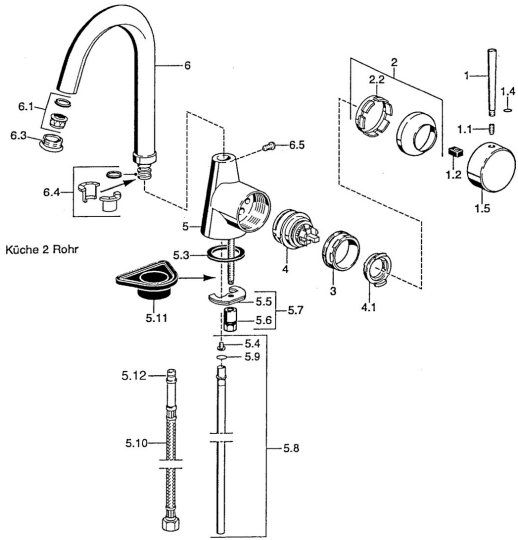

EAN: 4015474032453
static.hansa.com/5101210174

- Kitchen
- Single-lever, side operated
- Deck mounted

Technical data

Technical properties

Hot water supply	max. +80°C
Working pressure	0.5-10 bar
Material	Brass

Spare parts

SP51012101

	Name	Code
1	Lever, 60 mm Discontinued	59911882
1	Lever, L=60 Blue Discontinued	59912148
1	Lever, 80 mm Discontinued	59912122
1.1	Screw, M5x8, SW2.5	59904755
1.2	Bushing	59904778
1.4	O-ring, d 6x1	59912136
1.5	Cap Discontinued	59911885
2	Covering cap	59906563
2.2	Fixing sleeve	59906695
3	Eye screw, M50x1, SW45	59904775
4	Cartridge, 4.8 eco	59904601
4.1	Hot water limiter	59904759
5.3	Gasket, 37x48x3.5	59911422
5.4	Attachment clamp Discontinued	59911416
5.5	Fixing plate	59904765
5.6	Screw, M8x1, SW13	59904766
5.7	Fixing set	59910749
5.8	Pipe, d 10 mm, L=413	59911423
5.9	O-ring, 9x2	59905095
5.10	Flexible pipe, L=430, G3/8-M10x1	59912515
5.10	Flexible pipe, L=370, G3/8 Discontinued	59911626
5.11	Supporting plate	59910008
6	Spout Discontinued	59911881
6.1	Aerator, M22/24 A	59902081
6.3	Aerator and key, M24x1, (2002-)	59912225
6.3	Aerator, M24x1, (-2002) Discontinued	59912011
6.4	Sealing kit	59911884
6.5	Screw, M4x7	59902075
N.I.	Key for aerator, (2002-)	59912228