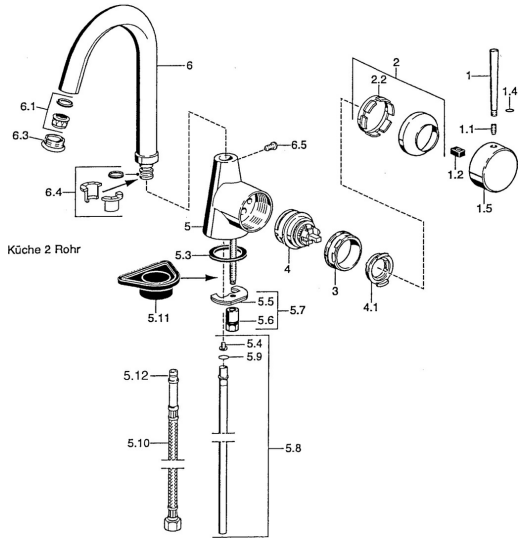

EAN: 4015474032446  
[static.hansa.com/51012101](http://static.hansa.com/51012101)

- Kitchen
- Single-lever, side operated
- Deck mounted
- Chrome

### Technical properties

Hot water supply	<b>max. +80°C</b>
Working pressure	<b>0.5-10 bar</b>
Material	<b>Brass</b>

## Spare parts

### SP51012101

	Name	Code
1	Lever, 60 mm Discontinued	59911882
1	Lever, L=60 Blue Discontinued	59912148
1	Lever, 80 mm Discontinued	59912122
1.1	Screw, M5x8, SW2.5	59904755
1.2	Bushing	59904778
1.4	O-ring, d 6x1	59912136
1.5	Cap Discontinued	59911885
2	Covering cap	59906563
2.2	Fixing sleeve	59906695
3	Eye screw, M50x1, SW45	59904775
4	Cartridge, 4.8 eco	59904601
4.1	Hot water limiter	59904759
5.3	Gasket, 37x48x3.5	59911422
5.4	Attachment clamp Discontinued	59911416
5.5	Fixing plate	59904765
5.6	Screw, M8x1, SW13	59904766
5.7	Fixing set	59910749
5.8	Pipe, d 10 mm, L=413	59911423
5.9	O-ring, 9x2	59905095
5.10	Flexible pipe, L=430, G3/8-M10x1	59912515
5.10	Flexible pipe, L=370, G3/8 Discontinued	59911626
5.11	Supporting plate	59910008
6	Spout Discontinued	59911881
6.1	Aerator, M22/24 A	59902081
6.3	Aerator and key, M24x1, (2002-)	59912225
6.3	Aerator, M24x1, (-2002) Discontinued	59912011
6.4	Sealing kit	59911884
6.5	Screw, M4x7	59902075
N.I.	Key for aerator, (2002-)	59912228