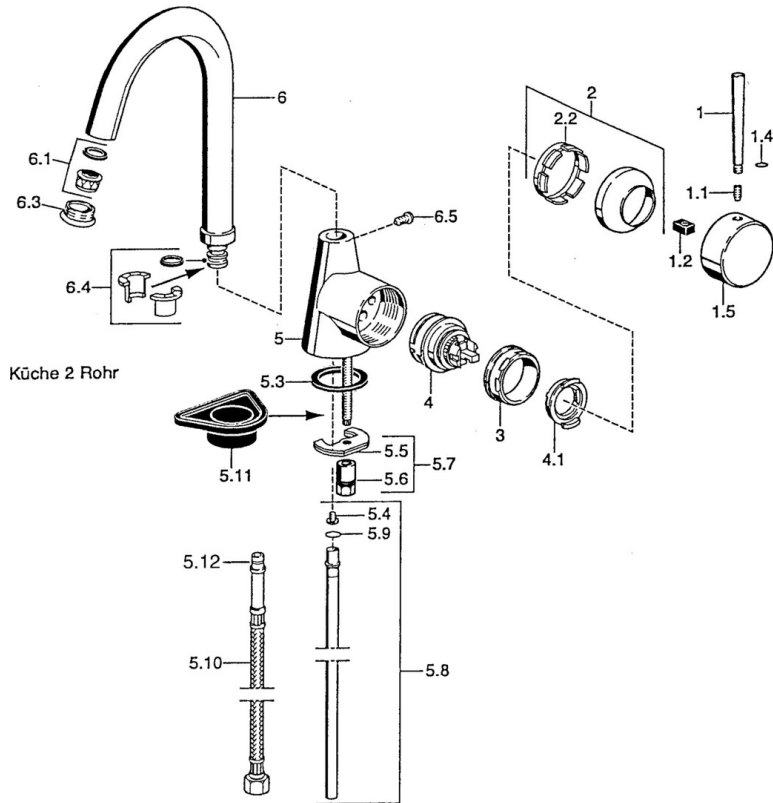

EAN: 4015474032446  
[static.hansa.com/51012101](http://static.hansa.com/51012101)

- Kitchen
- Single-lever, side operated
- Deck mounted
- Chrome

### Technical properties

Hot water supply	<b>max. +80°C</b>
Working pressure	<b>0.5-10 bar</b>
Material	<b>Brass</b>

## Spare parts

### SP51012101

	Name	Code
1	Lever, 60 mm Discontinued	59911882
1	Lever, L=60 Blue Discontinued	59912148
1	Lever, 80 mm Discontinued	59912122
1.1	Screw, M5x8, SW2.5	59904755
1.2	Bushing	59904778
1.4	O-ring, d 6x1	59912136
1.5	Cap Discontinued	59911885
2	Covering cap	59906563
2.2	Fixing sleeve	59906695
3	Eye screw, M50x1, SW45	59904775
4	Cartridge, 4.8 eco	59904601
4.1	Hot water limiter	59904759
5.3	Gasket, 37x48x3.5	59911422
5.4	Attachment clamp Discontinued	59911416
5.5	Fixing plate	59904765
5.6	Screw, M8x1, SW13	59904766
5.7	Fixing set	59910749
5.8	Pipe, d 10 mm, L=413	59911423
5.9	O-ring, 9x2	59905095
5.10	Flexible pipe, L=430, G3/8-M10x1	59912515
5.10	Flexible pipe, L=370, G3/8 Discontinued	59911626
5.11	Supporting plate	59910008
6	Spout Discontinued	59911881
6.1	Aerator, M22/24 A	59902081
6.3	Aerator and key, M24x1, (2002-)	59912225
6.3	Aerator, M24x1, (-2002) Discontinued	59912011
6.4	Sealing kit	59911884
6.5	Screw, M4x7	59902075
N.I.	Key for aerator, (2002-)	59912228