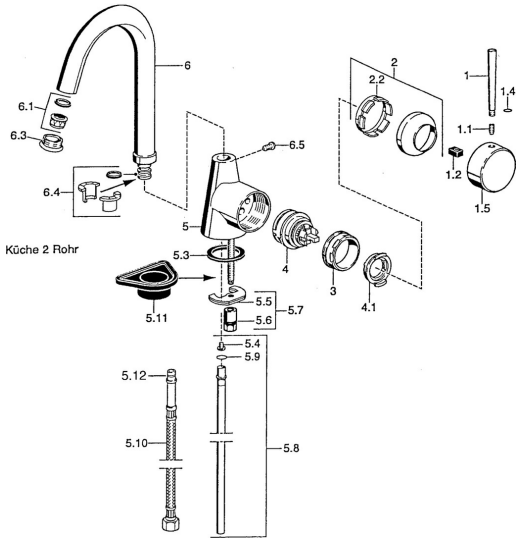

EAN: 4015474005471
static.hansa.com/5101210097

- Kitchen
- Single-lever, side operated
- Deck mounted

Technical data

Technical properties

Hot water supply	max. +80°C
Working pressure	0.5-10 bar
Material	Brass

Spare parts

SP51012101

	Name	Code
1	Lever, 60 mm Discontinued	59911882
1	Lever, L=60 Blue Discontinued	59912148
1	Lever, 80 mm Discontinued	59912122
1.1	Screw, M5x8, SW2.5	59904755
1.2	Bushing	59904778
1.4	O-ring, d 6x1	59912136
1.5	Cap Discontinued	59911885
2	Covering cap	59906563
2.2	Fixing sleeve	59906695
3	Eye screw, M50x1, SW45	59904775
4	Cartridge, 4.8 eco	59904601
4.1	Hot water limiter	59904759
5.3	Gasket, 37x48x3.5	59911422
5.4	Attachment clamp Discontinued	59911416
5.5	Fixing plate	59904765
5.6	Screw, M8x1, SW13	59904766
5.7	Fixing set	59910749
5.8	Pipe, d 10 mm, L=413	59911423
5.9	O-ring, 9x2	59905095
5.10	Flexible pipe, L=430, G3/8-M10x1	59912515
5.10	Flexible pipe, L=370, G3/8 Discontinued	59911626
5.11	Supporting plate	59910008
6	Spout Discontinued	59911881
6.1	Aerator, M22/24 A	59902081
6.3	Aerator and key, M24x1, (2002-)	59912225
6.3	Aerator, M24x1, (-2002) Discontinued	59912011
6.4	Sealing kit	59911884
6.5	Screw, M4x7	59902075
N.I.	Key for aerator, (2002-)	59912228