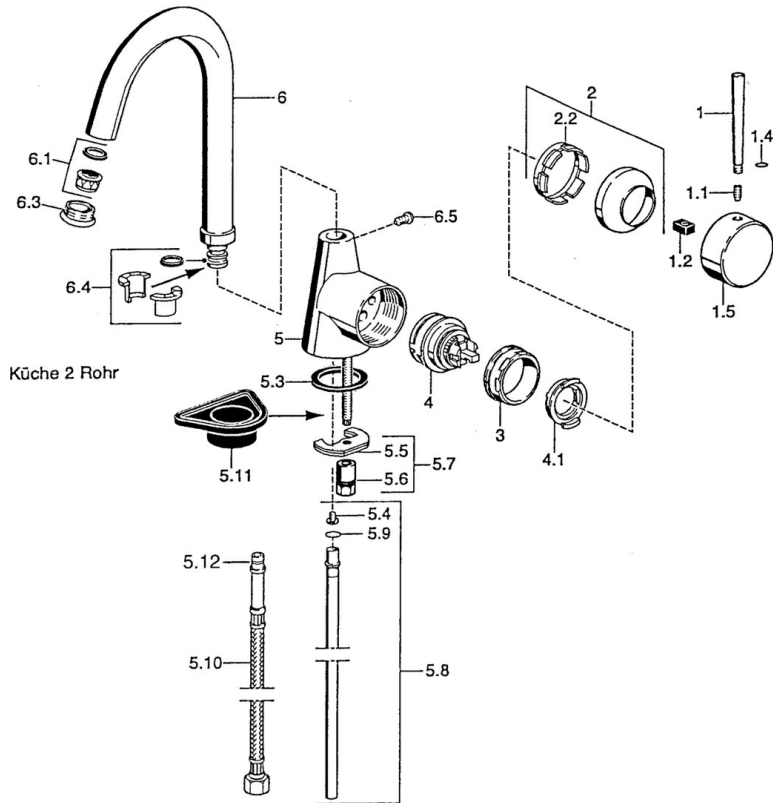

EAN: 4015474005471
static.hansa.com/5101210097

- Kitchen
- Single-lever, side operated
- Deck mounted

Technical data

Technical properties

Hot water supply	max. +80°C
Working pressure	0.5-10 bar
Material	Brass

Spare parts

SP51012101

	Name	Code
1	Lever, 60 mm Discontinued	59911882
1	Lever, L=60 Blue Discontinued	59912148
1	Lever, 80 mm Discontinued	59912122
1.1	Screw, M5x8, SW2.5	59904755
1.2	Bushing	59904778
1.4	O-ring, d 6x1	59912136
1.5	Cap Discontinued	59911885
2	Covering cap	59906563
2.2	Fixing sleeve	59906695
3	Eye screw, M50x1, SW45	59904775
4	Cartridge, 4.8 eco	59904601
4.1	Hot water limiter	59904759
5.3	Gasket, 37x48x3.5	59911422
5.4	Attachment clamp Discontinued	59911416
5.5	Fixing plate	59904765
5.6	Screw, M8x1, SW13	59904766
5.7	Fixing set	59910749
5.8	Pipe, d 10 mm, L=413	59911423
5.9	O-ring, 9x2	59905095
5.10	Flexible pipe, L=430, G3/8-M10x1	59912515
5.10	Flexible pipe, L=370, G3/8 Discontinued	59911626
5.11	Supporting plate	59910008
6	Spout Discontinued	59911881
6.1	Aerator, M22/24 A	59902081
6.3	Aerator and key, M24x1, (2002-)	59912225
6.3	Aerator, M24x1, (-2002) Discontinued	59912011
6.4	Sealing kit	59911884
6.5	Screw, M4x7	59902075
N.I.	Key for aerator, (2002-)	59912228