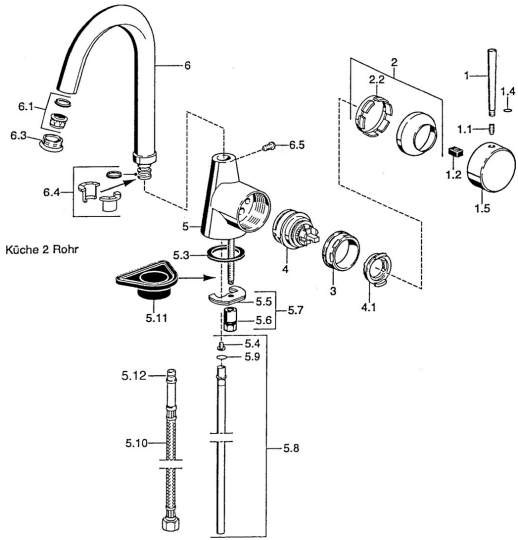

EAN: 4015474005532
static.hansa.com/51012100

- Kitchen
- Deck mounted
- Single-lever, side operated
- Chrome

Technical data

Technical properties

Hot water supply	max. +80°C
Working pressure	0.5-10 bar
Material	Brass

Spare parts

SP51012101

	Name	Code
1	Lever, 60 mm Discontinued	59911882
1	Lever, L=60 Blue Discontinued	59912148
1	Lever, 80 mm Discontinued	59912122
1.1	Screw, M5x8, SW2.5	59904755
1.2	Bushing	59904778
1.4	O-ring, d 6x1	59912136
1.5	Cap Discontinued	59911885
2	Covering cap	59906563
2.2	Fixing sleeve	59906695
3	Eye screw, M50x1, SW45	59904775
4	Cartridge, 4.8 eco	59904601
4.1	Hot water limiter	59904759
5.3	Gasket, 37x48x3.5	59911422
5.4	Attachment clamp Discontinued	59911416
5.5	Fixing plate	59904765
5.6	Screw, M8x1, SW13	59904766
5.7	Fixing set	59910749
5.8	Pipe, d 10 mm, L=413	59911423
5.9	O-ring, 9x2	59905095
5.10	Flexible pipe, L=430, G3/8-M10x1	59912515
5.10	Flexible pipe, L=370, G3/8 Discontinued	59911626
5.11	Supporting plate	59910008
6	Spout Discontinued	59911881
6.1	Aerator, M22/24 A	59902081
6.3	Aerator and key, M24x1, (2002-)	59912225
6.3	Aerator, M24x1, (-2002) Discontinued	59912011
6.4	Sealing kit	59911884
6.5	Screw, M4x7	59902075
N.I.	Key for aerator, (2002-)	59912228