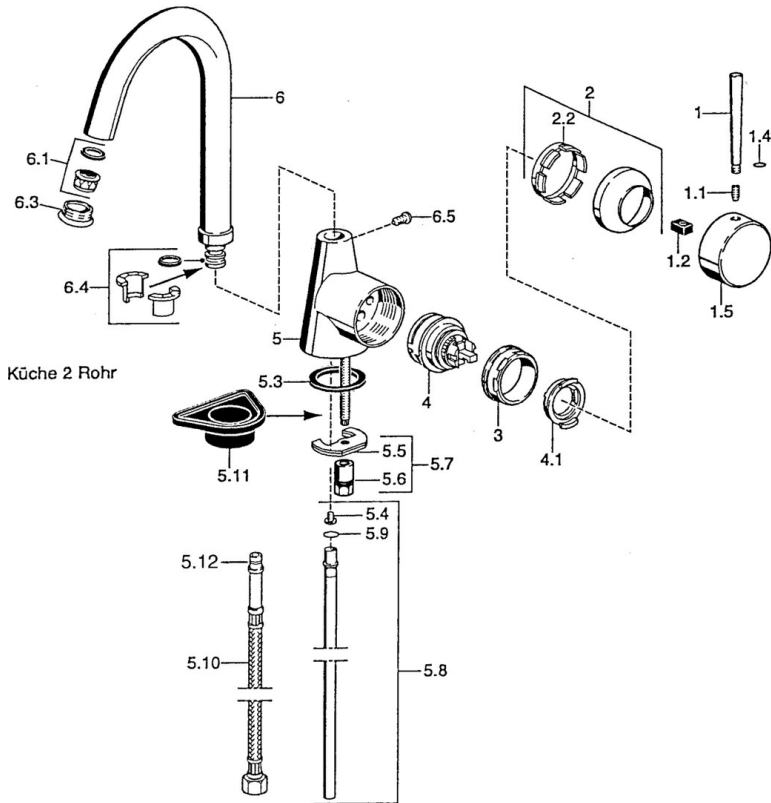

EAN: 4015474005532
static.hansa.com/51012100

- Kitchen
- Deck mounted
- Single-lever, side operated
- Chrome

Technical data

Technical properties

Hot water supply	max. +80°C
Working pressure	0.5-10 bar
Material	Brass

Spare parts

SP51012101

	Name	Code
1	Lever, 60 mm Discontinued	59911882
1	Lever, L=60 Blue Discontinued	59912148
1	Lever, 80 mm Discontinued	59912122
1.1	Screw, M5x8, SW2.5	59904755
1.2	Bushing	59904778
1.4	O-ring, d 6x1	59912136
1.5	Cap Discontinued	59911885
2	Covering cap	59906563
2.2	Fixing sleeve	59906695
3	Eye screw, M50x1, SW45	59904775
4	Cartridge, 4.8 eco	59904601
4.1	Hot water limiter	59904759
5.3	Gasket, 37x48x3.5	59911422
5.4	Attachment clamp Discontinued	59911416
5.5	Fixing plate	59904765
5.6	Screw, M8x1, SW13	59904766
5.7	Fixing set	59910749
5.8	Pipe, d 10 mm, L=413	59911423
5.9	O-ring, 9x2	59905095
5.10	Flexible pipe, L=430, G3/8-M10x1	59912515
5.10	Flexible pipe, L=370, G3/8 Discontinued	59911626
5.11	Supporting plate	59910008
6	Spout Discontinued	59911881
6.1	Aerator, M22/24 A	59902081
6.3	Aerator and key, M24x1, (2002-)	59912225
6.3	Aerator, M24x1, (-2002) Discontinued	59912011
6.4	Sealing kit	59911884
6.5	Screw, M4x7	59902075
N.I.	Key for aerator, (2002-)	59912228