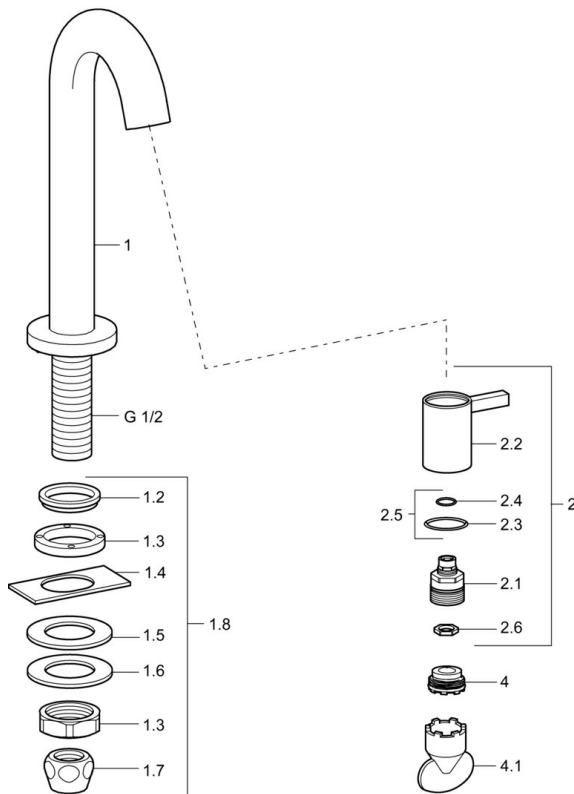

EAN: 4015474171749
static.hansa.com/50938191

- Public & Semi-public
- Single-lever
- Deck mounted
- Chrome
- Fixed spout
- Hidden aerator
- Single operating lever/handle
- Ceramic head part for flow control, Non-return valve(s), Thermostatic cartridge for automatic temperature control
- One inlet for cold or premixed water
- Inner body made of DZR brass
- Without pop-up waste

Technical data

Flow properties

Flow-rate at 3 bar **6.0 l/min**

Technical properties

DN-size (nominal dimension) **DN15**
 Hot water supply **max. +80°C**
 Working pressure **0.5-10 bar**
 Connection size **G1/2**
 Projection **94 mm**
 Backflow prevention (EN1717) **EB**
 Material **Brass**

Regulations

EN standard **EN 817**

Approvals and Declarations

KIWA **K100538/01**

Spare parts

SP50938101

	Name	Code
1.2	Gasket Discontinued	59902296
1.3	Fitting nut, G1/2, SW32	59902245
1.4	Protective piece	59905535
1.5	Gasket, 45x23x2	59902282
1.6	Gasket, 45x24x0.5	59902328
1.7	Sealing kit Discontinued	59910707
1.8	Fixing set	59912335
2	Headpart	59913321
2	Headpart White	5991332182
2	Headpart Black	5991332184
2	Headpart Stainless steel	5991332196
2.1	Headpart	59913323
2.2	Lever	59913322
2.2	Lever White Discontinued	5991332282
2.2	Handle Black Discontinued	5991332284
2.2	Handle Brushed steel Discontinued	5991332296
2.5	O-ring kit	59913320
4	Aerator, M21.5x1, JR Z, (-2014)	59913318
4	Aerator, M21.5x1	59913598
4.1	Key for aerator, M21.5x1	59913133