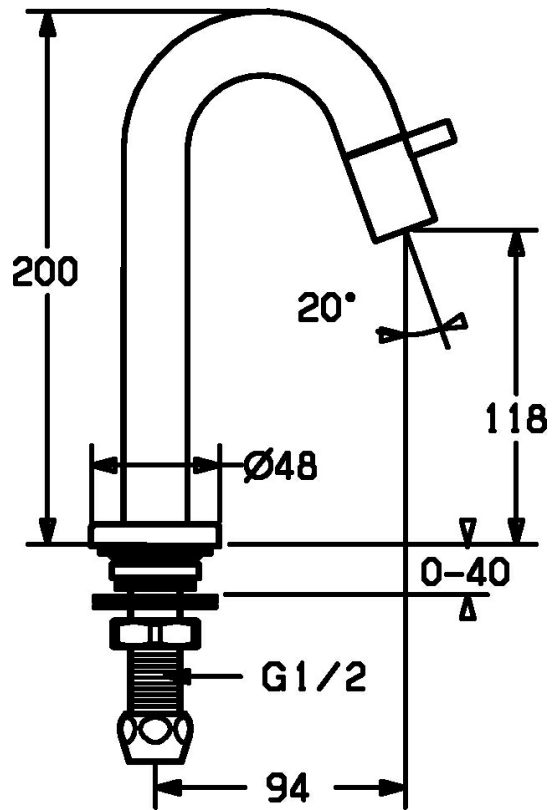

EAN: 4015474171749
static.hansa.com/50938191

- Public & Semi-public
- Single-lever
- Deck mounted
- Chrome
- Fixed spout
- Hidden aerator
- Single operating lever/handle
- Ceramic head part for flow control, Non-return valve(s), Thermostatic cartridge for automatic temperature control
- One inlet for cold or premixed water
- Inner body made of DZR brass
- Without pop-up waste

Technical data

Flow properties

Flow-rate at 3 bar **6.0 l/min**

Technical properties

DN-size (nominal dimension) **DN15**
 Hot water supply **max. +80°C**
 Working pressure **0.5-10 bar**
 Connection size **G1/2**
 Projection **94 mm**
 Backflow prevention (EN1717) **EB**
 Material **Brass**

Regulations

EN standard **EN 817**

Approvals and Declarations

KIWA **K100538/01**

Spare parts

SP50938101

	Name	Code
1.2	Gasket Discontinued	59902296
1.3	Fitting nut, G1/2, SW32	59902245
1.4	Protective piece	59905535
1.5	Gasket, 45x23x2	59902282
1.6	Gasket, 45x24x0.5	59902328
1.7	Sealing kit Discontinued	59910707
1.8	Fixing set	59912335
2	Headpart	59913321
2	Headpart White	5991332182
2	Headpart Black	5991332184
2	Headpart Stainless steel	5991332196
2.1	Headpart	59913323
2.2	Lever	59913322
2.2	Lever White Discontinued	5991332282
2.2	Handle Black Discontinued	5991332284
2.2	Handle Brushed steel Discontinued	5991332296
2.5	O-ring kit	59913320
4	Aerator, M21.5x1, JR Z, (-2014)	59913318
4	Aerator, M21.5x1	59913598
4.1	Key for aerator, M21.5x1	59913133