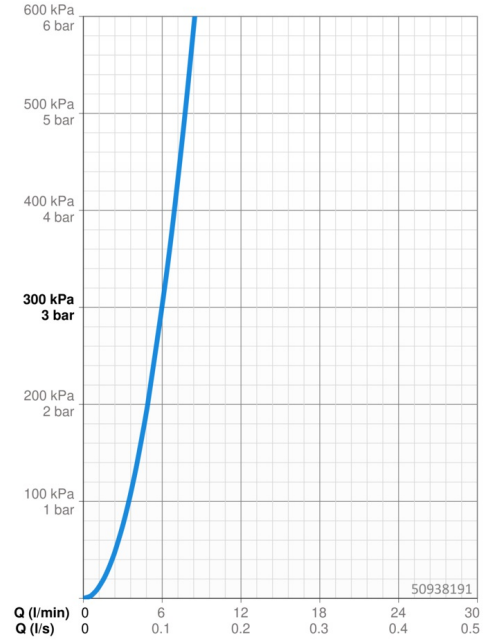

Technical data

Flow properties

Flow-rate at 3 bar **6.0 l/min**

Technical properties

DN-size (nominal dimension) **DN15**
Hot water supply **max. +80°C**
Working pressure **0.5-10 bar**
Connection size **G1/2**
Projection **94 mm**
Backflow prevention (EN1717) **EB**
Material **Brass**

Regulations

EN standard **EN 817**

Approvals and Declarations

KIWA **K100538/01**