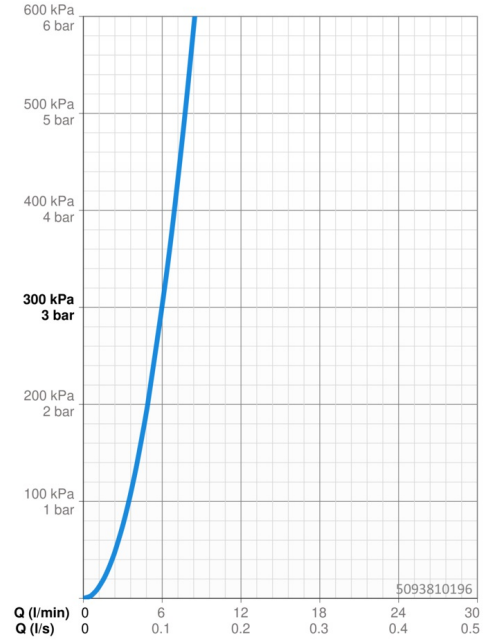

Technical data

Flow properties

Flow-rate at 3 bar	6.0 l/min
Pressure loss with flow (0.1 l/s)	3 bar

Technical properties

DN-size (nominal dimension)	DN15
Hot water supply	max. +80°C
Working pressure	0.5-10 bar
Connection size	G1/2
Projection	94 mm
Backflow prevention (EN1717)	AA
Material	Brass

Regulations

EN standard	EN 817

Approvals and Declarations

KIWA	K100538/01
Declaration of conformity	DoC