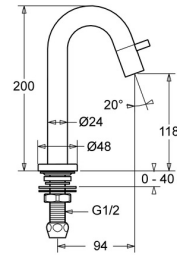

EAN: 4015474179288
static.hansa.com/5093810196

- Public & Semi-public, Industry
- Single-lever
- Deck mounted
- Stainless steel
- Fixed spout
- Hidden aerator
- Single operating lever/handle
- Ceramic head part for flow control
- One inlet for cold or premixed water
- Inner body made of DZR brass
- Without pop-up waste
- surface brushed (grain 320)

Technical data

Flow properties

Flow-rate at 3 bar	6.0 l/min
Pressure loss with flow (0.1 l/s)	3 bar

Technical properties

DN-size (nominal dimension)	DN15
Hot water supply	max. +80°C
Working pressure	0.5-10 bar
Connection size	G1/2
Projection	94 mm
Backflow prevention (EN1717)	AA
Material	Brass

Regulations

EN standard	EN 817
-------------	---------------

Approvals and Declarations

KIWA	K100538/01
Declaration of conformity	DoC

Spare parts

SP50938101

	Name	Code
1.2	Gasket Discontinued	59902296
1.3	Fitting nut, G1/2, SW32	59902245
1.4	Protective piece	59905535
1.5	Gasket, 45x23x2	59902282
1.6	Gasket, 45x24x0.5	59902328
1.7	Sealing kit Discontinued	59910707
1.8	Fixing set	59912335
2	Headpart	59913321
2	Headpart White	5991332182
2	Headpart Black	5991332184
2	Headpart Stainless steel	5991332196
2.1	Headpart	59913323
2.2	Lever	59913322
2.2	Lever White Discontinued	5991332282
2.2	Handle Black Discontinued	5991332284
2.2	Handle Brushed steel Discontinued	5991332296
2.5	O-ring kit	59913320
4	Aerator, M21.5x1, JR Z, (-2014)	59913318
4	Aerator, M21.5x1	59913598
4.1	Key for aerator, M21.5x1	59913133