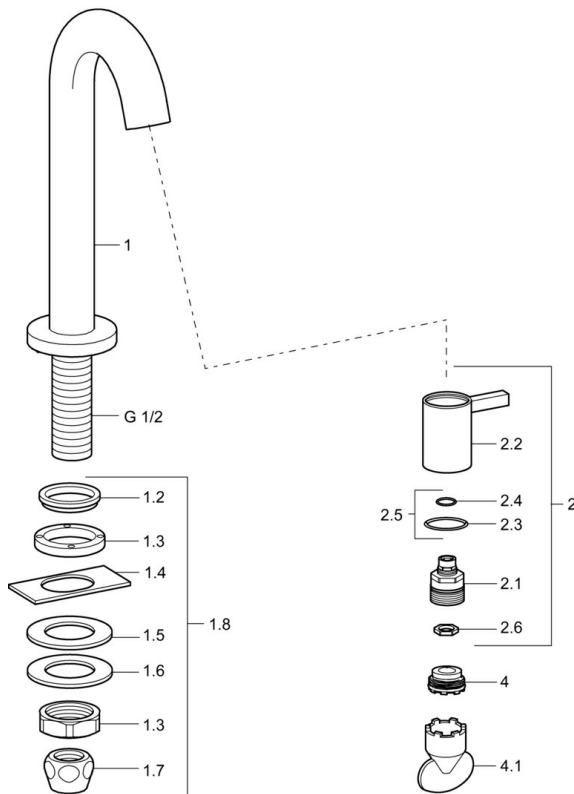

EAN: 4015474179288
static.hansa.com/5093810196

- Public & Semi-public, Industry
- Single-lever
- Deck mounted
- Stainless steel
- Fixed spout
- Hidden aerator
- Single operating lever/handle
- Ceramic head part for flow control
- One inlet for cold or premixed water
- Inner body made of DZR brass
- Without pop-up waste
- surface brushed (grain 320)

Technical data

Flow properties

Flow-rate at 3 bar	6.0 l/min
Pressure loss with flow (0.1 l/s)	3 bar

Technical properties

DN-size (nominal dimension)	DN15
Hot water supply	max. +80°C
Working pressure	0.5-10 bar
Connection size	G1/2
Projection	94 mm
Backflow prevention (EN1717)	AA
Material	Brass

Regulations

EN standard	EN 817
-------------	---------------

Approvals and Declarations

KIWA	K100538/01
Declaration of conformity	DoC

Spare parts

SP50938101

	Name	Code
1.2	Gasket Discontinued	59902296
1.3	Fitting nut, G1/2, SW32	59902245
1.4	Protective piece	59905535
1.5	Gasket, 45x23x2	59902282
1.6	Gasket, 45x24x0.5	59902328
1.7	Sealing kit Discontinued	59910707
1.8	Fixing set	59912335
2	Headpart	59913321
2	Headpart White	5991332182
2	Headpart Black	5991332184
2	Headpart Stainless steel	5991332196
2.1	Headpart	59913323
2.2	Lever	59913322
2.2	Lever White Discontinued	5991332282
2.2	Handle Black Discontinued	5991332284
2.2	Handle Brushed steel Discontinued	5991332296
2.5	O-ring kit	59913320
4	Aerator, M21.5x1, JR Z, (-2014)	59913318
4	Aerator, M21.5x1	59913598
4.1	Key for aerator, M21.5x1	59913133