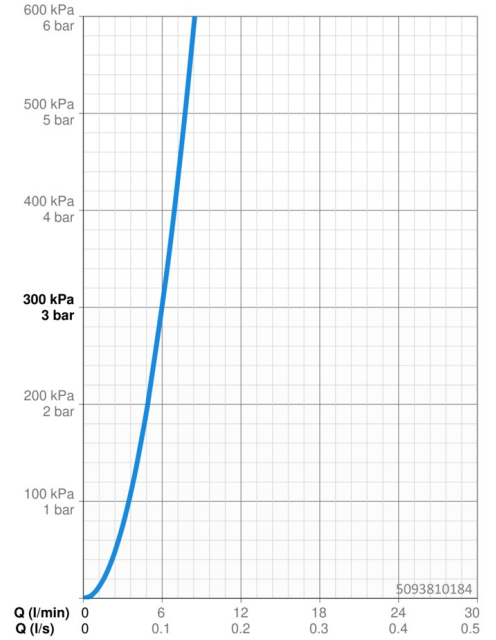

Technical data

Flow properties

Flow-rate at 3 bar	6.0 l/min
Pressure loss with flow (0.1 l/s)	3 bar

Technical properties

DN-size (nominal dimension)	DN15
Hot water supply	max. +80°C
Working pressure	0.5-10 bar
Connection size	G1/2
Projection	94 mm
Backflow prevention (EN1717)	AA
Material	Brass

Regulations

EN standard	EN 817

Approvals and Declarations

KIWA	K100538/01
Declaration of conformity	DoC