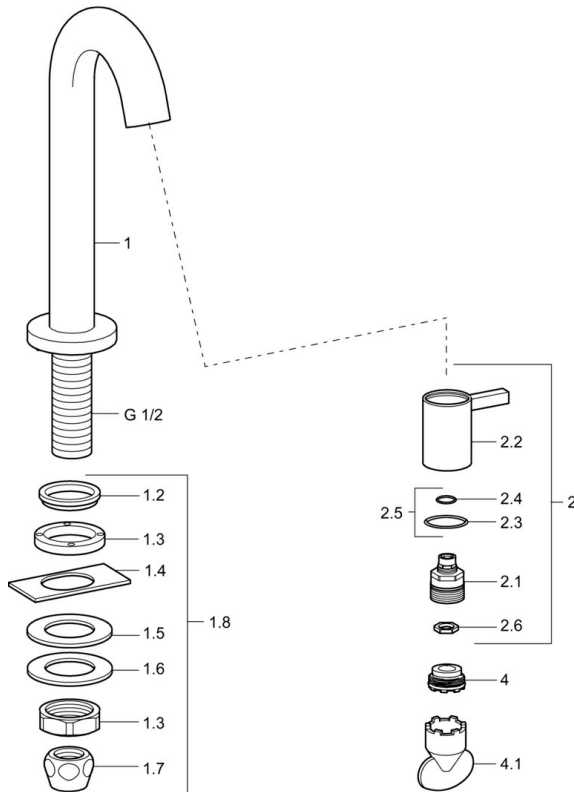

EAN: 4015474171763
static.hansa.com/5093810184

- Public & Semi-public, Industry
- Single-lever
- Deck mounted
- Black
- Fixed spout
- Hidden aerator
- Single operating lever/handle
- Ceramic head part for flow control
- One inlet for cold or premixed water
- Inner body made of DZR brass
- Without pop-up waste
- surface painted

Technical data

Flow properties

Flow-rate at 3 bar	6.0 l/min
Pressure loss with flow (0.1 l/s)	3 bar

Technical properties

DN-size (nominal dimension)	DN15
Hot water supply	max. +80°C
Working pressure	0.5-10 bar
Connection size	G1/2
Projection	94 mm
Backflow prevention (EN1717)	AA
Material	Brass

Regulations

EN standard	EN 817
-------------	---------------

Approvals and Declarations

KIWA	K100538/01
Declaration of conformity	DoC

Spare parts

SP50938101

	Name	Code
1.2	Gasket Discontinued	59902296
1.3	Fitting nut, G1/2, SW32	59902245
1.4	Protective piece	59905535
1.5	Gasket, 45x23x2	59902282
1.6	Gasket, 45x24x0.5	59902328
1.7	Sealing kit Discontinued	59910707
1.8	Fixing set	59912335
2	Headpart	59913321
2	Headpart White	5991332182
2	Headpart Black	5991332184
2	Headpart Stainless steel	5991332196
2.1	Headpart	59913323
2.2	Lever	59913322
2.2	Lever White Discontinued	5991332282
2.2	Handle Black Discontinued	5991332284
2.2	Handle Brushed steel Discontinued	5991332296
2.5	O-ring kit	59913320
4	Aerator, M21.5x1, JR Z, (-2014)	59913318
4	Aerator, M21.5x1	59913598
4.1	Key for aerator, M21.5x1	59913133