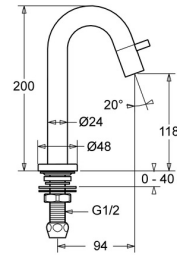

EAN: 4015474171763
static.hansa.com/5093810184

- Public & Semi-public, Industry
- Single-lever
- Deck mounted
- Black
- Fixed spout
- Hidden aerator
- Single operating lever/handle
- Ceramic head part for flow control
- One inlet for cold or premixed water
- Inner body made of DZR brass
- Without pop-up waste
- surface painted

Technical data

Flow properties

Flow-rate at 3 bar	6.0 l/min
Pressure loss with flow (0.1 l/s)	3 bar

Technical properties

DN-size (nominal dimension)	DN15
Hot water supply	max. +80°C
Working pressure	0.5-10 bar
Connection size	G1/2
Projection	94 mm
Backflow prevention (EN1717)	AA
Material	Brass

Regulations

EN standard	EN 817
-------------	---------------

Approvals and Declarations

KIWA	K100538/01
Declaration of conformity	DoC

Spare parts

SP50938101

	Name	Code
1.2	Gasket Discontinued	59902296
1.3	Fitting nut, G1/2, SW32	59902245
1.4	Protective piece	59905535
1.5	Gasket, 45x23x2	59902282
1.6	Gasket, 45x24x0.5	59902328
1.7	Sealing kit Discontinued	59910707
1.8	Fixing set	59912335
2	Headpart	59913321
2	Headpart White	5991332182
2	Headpart Black	5991332184
2	Headpart Stainless steel	5991332196
2.1	Headpart	59913323
2.2	Lever	59913322
2.2	Lever White Discontinued	5991332282
2.2	Handle Black Discontinued	5991332284
2.2	Handle Brushed steel Discontinued	5991332296
2.5	O-ring kit	59913320
4	Aerator, M21.5x1, JR Z, (-2014)	59913318
4	Aerator, M21.5x1	59913598
4.1	Key for aerator, M21.5x1	59913133