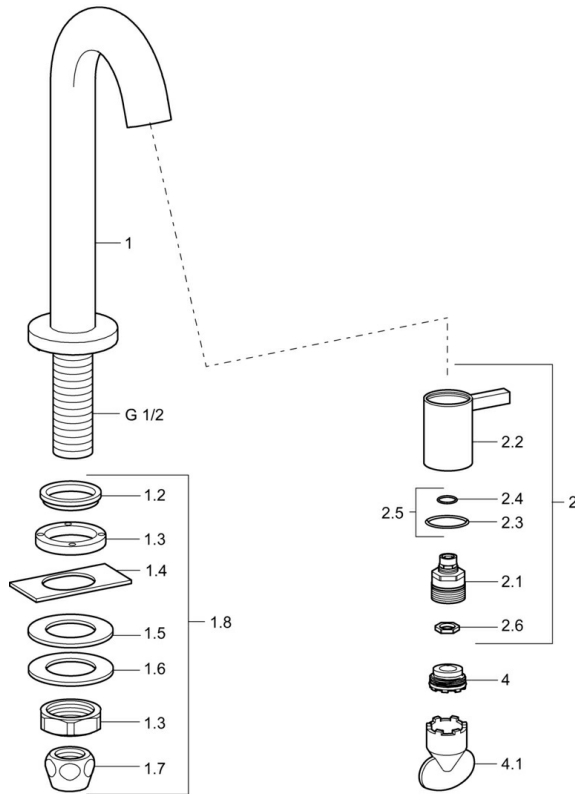

### Technical properties

DN-size (nominal dimension)	<b>DN15</b>
Hot water supply	<b>max. +80°C</b>
Working pressure	<b>0.5-10 bar</b>
Connection size	<b>G1/2</b>
Projection	<b>94 mm</b>
Backflow prevention (EN1717)	<b>AA</b>
Material	<b>Brass</b>

### Regulations

EN standard	<b>EN 817</b>
-------------	---------------

## Spare parts

### SP50938101

	Name	Code
1.2	Gasket Discontinued	59902296
1.3	Fitting nut, G1/2, SW32	59902245
1.4	Protective piece	59905535
1.5	Gasket, 45x23x2	59902282
1.6	Gasket, 45x24x0.5	59902328
1.7	Sealing kit Discontinued	59910707
1.8	Fixing set	59912335
2	Headpart	59913321
2	Headpart White	5991332182
2	Headpart Black	5991332184
2	Headpart Stainless steel	5991332196
2.1	Headpart	59913323
2.2	Lever	59913322
2.2	Lever White Discontinued	5991332282
2.2	Handle Black Discontinued	5991332284
2.2	Handle Brushed steel Discontinued	5991332296
2.5	O-ring kit	59913320
4	Aerator, M21.5x1, JR Z, (-2014)	59913318
4	Aerator, M21.5x1	59913598
4.1	Key for aerator, M21.5x1	59913133