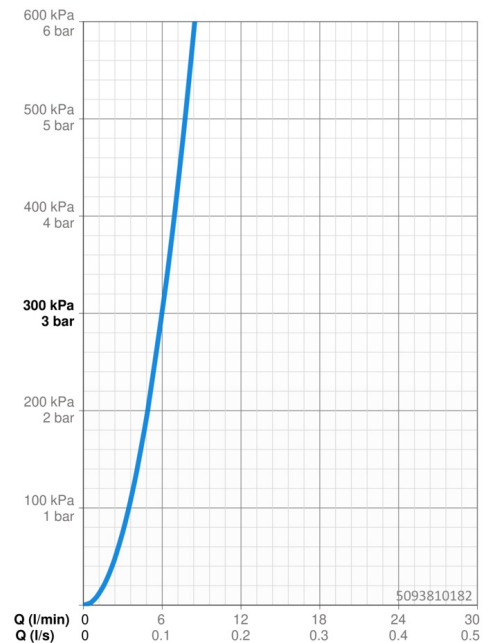

EAN: 4015474171732
static.hansa.com/5093810182

- Public & Semi-public, Industry
- Single-lever
- Deck mounted
- White
- Fixed spout
- Hidden aerator
- Single operating lever/handle
- Ceramic head part for flow control
- One inlet for cold or premixed water
- Inner body made of DZR brass
- Without pop-up waste

Technical data

Flow properties

Flow-rate at 3 bar	6.0 l/min
Pressure loss with flow (0.1 l/s)	3 bar

Technical properties

DN-size (nominal dimension)	DN15
Hot water supply	max. +80°C
Working pressure	0.5-10 bar
Connection size	G1/2
Projection	94 mm
Backflow prevention (EN1717)	AA
Material	Brass

Regulations

EN standard	EN 817

Approvals and Declarations

KIWA	K100538/01