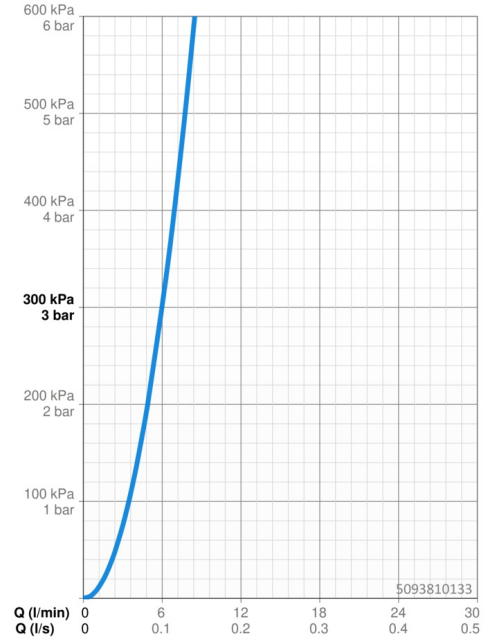

Technical data

Flow properties

Flow-rate at 3 bar	6.0 l/min
Pressure loss with flow (0.1 l/s)	3 bar

Technical properties

DN-size (nominal dimension)	DN15
Hot water supply	max. +80°C
Working pressure	0.5-10 bar
Connection size	G1/2
Projection	94 mm
Backflow prevention (EN1717)	AA
Material	Brass

Regulations

EN standard	EN 817

Approvals and Declarations

KIWA	K100538/01
Declaration of conformity	DoC