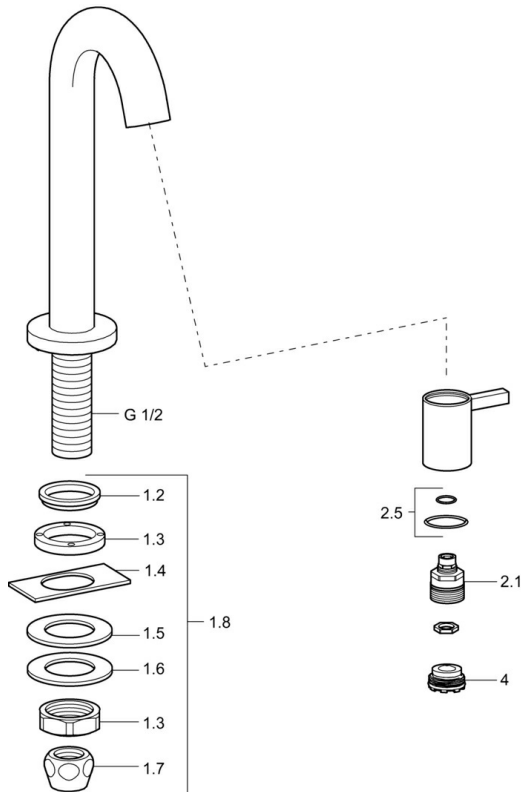

EAN: 4057304015762
static.hansa.com/5093810133

- Public & Semi-public, Industry
- Single-lever
- Deck mounted
- Matt black
- Fixed spout
- Hidden aerator
- Single operating lever/handle
- Ceramic head part for flow control
- One inlet for cold or premixed water
- Inner body made of DZR brass
- Without pop-up waste

Technical data

Flow properties

Flow-rate at 3 bar	6.0 l/min
Pressure loss with flow (0.1 l/s)	3 bar

Technical properties

DN-size (nominal dimension)	DN15
Hot water supply	max. +80°C
Working pressure	0.5-10 bar
Connection size	G1/2
Projection	94 mm
Backflow prevention (EN1717)	AA
Material	Brass

Regulations

EN standard	EN 817
-------------	---------------

Approvals and Declarations

KIWA	K100538/01
Declaration of conformity	DoC

Spare parts

SP5093810133

	Name	Code
1.2	Gasket Discontinued	59902296
1.3	Fitting nut, G1/2, SW32	59902245
1.4	Protective piece	59905535
1.5	Gasket, 45x23x2	59902282
1.6	Gasket, 45x24x0.5	59902328
1.7	Sealing kit Discontinued	59910707
1.8	Fixing set	59912335
2.1	Headpart	59913323
2.5	O-ring kit	59913320
4	Aerator, M21.5x1, JR Z, (-2014)	59913318
4.1	Key for aerator, M21.5x1	59913133