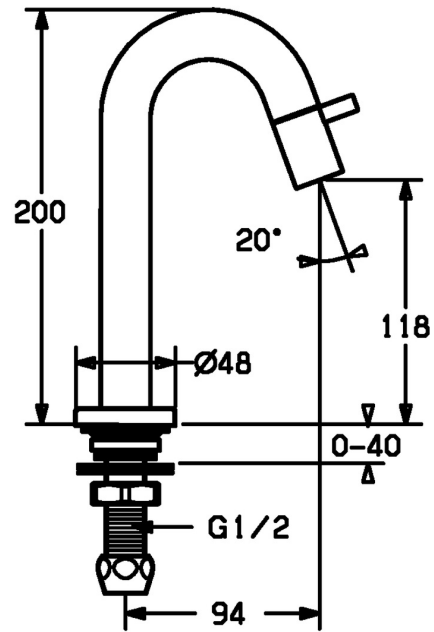

EAN: 4057304015762
static.hansa.com/5093810133

- Public & Semi-public, Industry
- Single-lever
- Deck mounted
- Matt black
- Fixed spout
- Hidden aerator
- Single operating lever/handle
- Ceramic head part for flow control
- One inlet for cold or premixed water
- Inner body made of DZR brass
- Without pop-up waste

Technical data

Flow properties

Flow-rate at 3 bar	6.0 l/min
Pressure loss with flow (0.1 l/s)	3 bar

Technical properties

DN-size (nominal dimension)	DN15
Hot water supply	max. +80°C
Working pressure	0.5-10 bar
Connection size	G1/2
Projection	94 mm
Backflow prevention (EN1717)	AA
Material	Brass

Regulations

EN standard	EN 817
-------------	---------------

Approvals and Declarations

KIWA	K100538/01
Declaration of conformity	DoC

Spare parts

SP5093810133

	Name	Code
1.2	Gasket Discontinued	59902296
1.3	Fitting nut, G1/2, SW32	59902245
1.4	Protective piece	59905535
1.5	Gasket, 45x23x2	59902282
1.6	Gasket, 45x24x0.5	59902328
1.7	Sealing kit Discontinued	59910707
1.8	Fixing set	59912335
2.1	Headpart	59913323
2.5	O-ring kit	59913320
4	Aerator, M21.5x1, JR Z, (-2014)	59913318
4.1	Key for aerator, M21.5x1	59913133