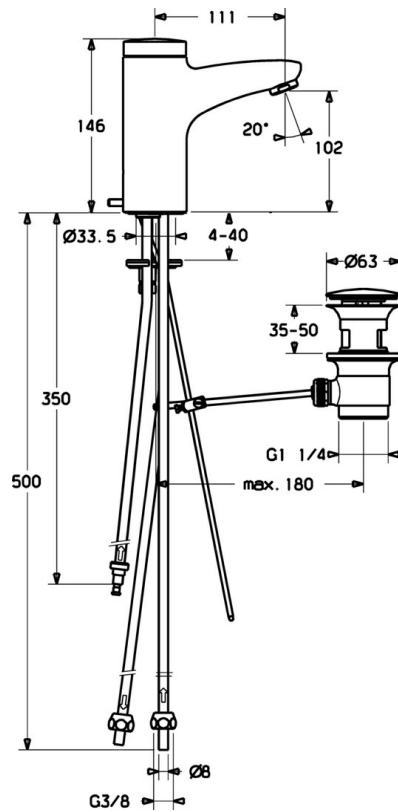

EAN: 4015474106413
static.hansa.com/50811100

- Washbasin
- Touchless, Battery-operated
- Deck mounted
- Chrome
- Fixed spout
- Pop-up waste with draw-rod
- Litter filter(s), Non-return valve(s)
- Low battery indicator, Infrared sensor, Solenoid valve
- Copper inlet pipes
- Inner body made of DZR brass, Software settings adjustable via buttons

Technical data

Technical properties

DN-size (nominal dimension)	DN15
Hot water supply	max. +70°C
Working pressure	0.5-10 bar
Connection size	Ø 8 mm
Length / Height	111 mm
Backflow prevention (EN1717)	EB
Material	Brass

Electronic properties

Battery	Lithium DL223 6 V
---------	--------------------------

Regulations

EN standard	EN 15091
-------------	-----------------

Spare parts

SP50811100

	Name	Code
1	Electronics package	59912437
1.2	Screw	59912450
1.5	Holder	59912442
1.6	Lithium battery, DL223A /CR-P2	59912443
2.2	Solenoid valve	59912240
2.3	Non-return valve	59911674
3.1	Cover Discontinued	59912444
3.3	Sleeving	59911678
3.7	Fixing set	59911680
4.1	Litter filter	59911684
5	Diverter and cartridge	59912788
5.2	Covering cap Discontinued	59911689
6	Aerator, M24x1 A, low pressure	59902692
6.1	Aerator, M22/24, ND	59901553
8	Pop-up waste	59911441
8.1	Pop-up operating rod	59912449
8.2	Swivel joint	59904624