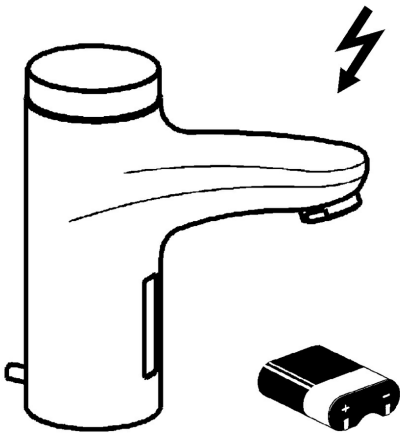

EAN: 4015474106413
static.hansa.com/50811100

- Washbasin
- Touchless, Battery-operated
- Deck mounted
- Chrome
- Fixed spout
- Pop-up waste with draw-rod
- Litter filter(s), Non-return valve(s)
- Low battery indicator, Infrared sensor, Solenoid valve
- Copper inlet pipes
- Inner body made of DZR brass, Software settings adjustable via buttons

Technical data

Technical properties

DN-size (nominal dimension)	DN15
Hot water supply	max. +70°C
Working pressure	0.5-10 bar
Connection size	Ø 8 mm
Length / Height	111 mm
Backflow prevention (EN1717)	EB
Material	Brass

Electronic properties

Battery	Lithium DL223 6 V
---------	--------------------------

Regulations

EN standard	EN 15091
-------------	-----------------

Spare parts

SP50811100

	Name	Code
1	Electronics package	59912437
1.2	Screw	59912450
1.5	Holder	59912442
1.6	Lithium battery, DL223A /CR-P2	59912443
2.2	Solenoid valve	59912240
2.3	Non-return valve	59911674
3.1	Cover Discontinued	59912444
3.3	Sleeving	59911678
3.7	Fixing set	59911680
4.1	Litter filter	59911684
5	Diverter and cartridge	59912788
5.2	Covering cap Discontinued	59911689
6	Aerator, M24x1 A, low pressure	59902692
6.1	Aerator, M22/24, ND	59901553
8	Pop-up waste	59911441
8.1	Pop-up operating rod	59912449
8.2	Swivel joint	59904624