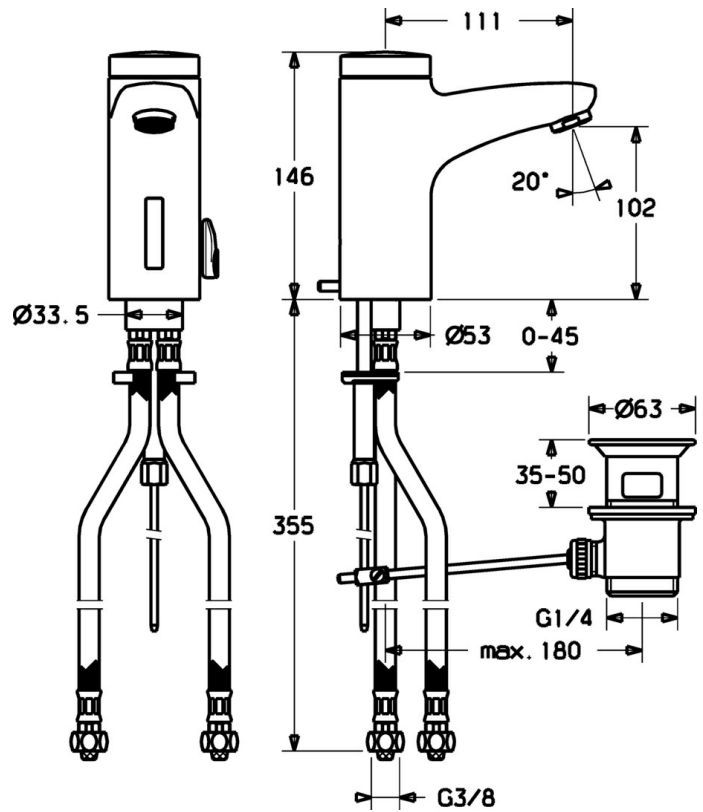

EAN: 4015474084186  
[static.hansa.com/50792210](http://static.hansa.com/50792210)

- Washbasin
- Touchless, Battery-operated
- Deck mounted
- Chrome
- Fixed spout
- Standard aerator
- Pop-up waste with draw-rod
- Temperature preset fixable
- Litter filter(s), Mixing valve for manual temperature control, Non-return valve(s)
- Low battery indicator, Infrared sensor, Solenoid valve
- Flexible inlet pipes
- Inner body made of DZR brass, Software settings adjustable via buttons

### Technical properties

DN-size (nominal dimension)	<b>DN15</b>
Hot water supply	<b>max. +70°C</b>
Working pressure	<b>0.5-10 bar</b>
Connection size	<b>G3/8</b>
Length / Height	<b>111 mm</b>
Backflow prevention (EN1717)	<b>EB</b>
Material	<b>Brass</b>

### Electronic properties

Battery	<b>Lithium DL223 6 V</b>
---------	--------------------------

### SP50792210

	<b>Name</b>	<b>Code</b>
1	Electronics package	59912437
1.2	Screw	59912450
1.5	Holder	59912442
1.6	Lithium battery, DL223A /CR-P2	59912443
2.2	Solenoid valve	59912240
2.3	Non-return valve	59911674
3.1	Cover Discontinued	59912444
3.3	Sleeving	59911678
3.7	Fixing set	59911680
4	Flexible pipe, G3/8x10 (2008-)	59912447
5	Diverter and cartridge	59912788
5.2	Covering cap Discontinued	59911689
6	Aerator, M24x1 Z	59906826
6.1	Aerator, M22/24, Z	59906830
8	Pop-up waste	59911441
8.1	Pop-up operating rod	59912449
8.2	Swivel joint	59904624