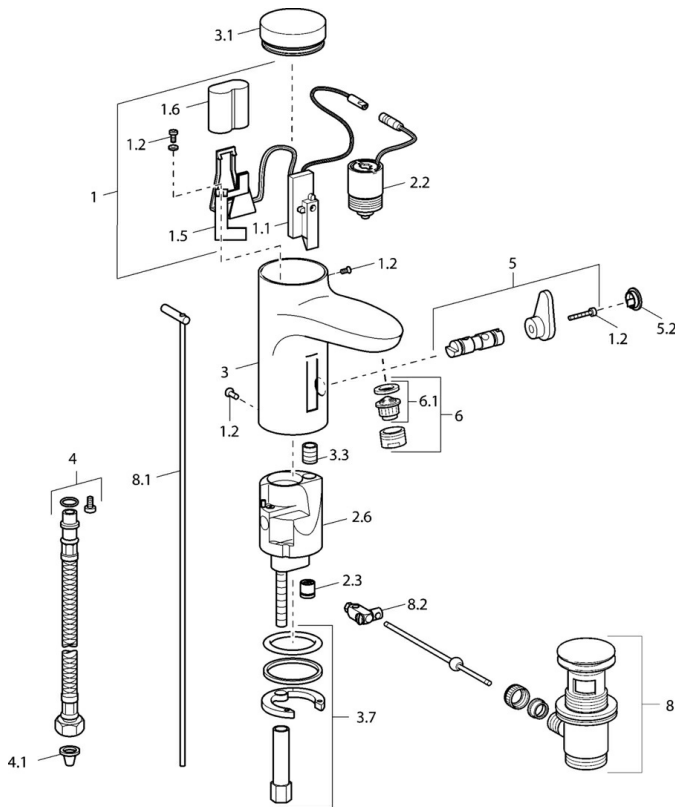

EAN: 4015474084186  
[static.hansa.com/50792210](http://static.hansa.com/50792210)

- Washbasin
- Touchless, Battery-operated
- Deck mounted
- Chrome
- Fixed spout
- Standard aerator
- Pop-up waste with draw-rod
- Temperature preset fixable
- Litter filter(s), Mixing valve for manual temperature control, Non-return valve(s)
- Low battery indicator, Infrared sensor, Solenoid valve
- Flexible inlet pipes
- Inner body made of DZR brass, Software settings adjustable via buttons

### Technical properties

DN-size (nominal dimension)	<b>DN15</b>
Hot water supply	<b>max. +70°C</b>
Working pressure	<b>0.5-10 bar</b>
Connection size	<b>G3/8</b>
Length / Height	<b>111 mm</b>
Backflow prevention (EN1717)	<b>EB</b>
Material	<b>Brass</b>

### Electronic properties

Battery	<b>Lithium DL223 6 V</b>
---------	--------------------------

### SP50792210

	<b>Name</b>	<b>Code</b>
1	Electronics package	59912437
1.2	Screw	59912450
1.5	Holder	59912442
1.6	Lithium battery, DL223A /CR-P2	59912443
2.2	Solenoid valve	59912240
2.3	Non-return valve	59911674
3.1	Cover Discontinued	59912444
3.3	Sleeving	59911678
3.7	Fixing set	59911680
4	Flexible pipe, G3/8x10 (2008-)	59912447
5	Diverter and cartridge	59912788
5.2	Covering cap Discontinued	59911689
6	Aerator, M24x1 Z	59906826
6.1	Aerator, M22/24, Z	59906830
8	Pop-up waste	59911441
8.1	Pop-up operating rod	59912449
8.2	Swivel joint	59904624