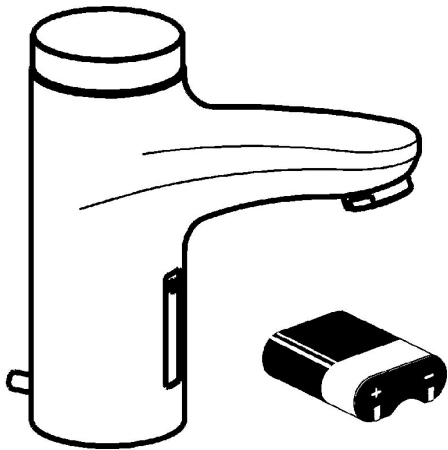

EAN: 4015474084186  
[static.hansa.com/50792210](http://static.hansa.com/50792210)

- Washbasin
- Touchless, Battery-operated
- Deck mounted
- Chrome
- Fixed spout
- Standard aerator
- Pop-up waste with draw-rod
- Temperature preset fixable
- Litter filter(s), Mixing valve for manual temperature control, Non-return valve(s)
- Low battery indicator, Infrared sensor, Solenoid valve
- Flexible inlet pipes
- Inner body made of DZR brass, Software settings adjustable via buttons

### Technical properties

DN-size (nominal dimension)	<b>DN15</b>
Hot water supply	<b>max. +70°C</b>
Working pressure	<b>0.5-10 bar</b>
Connection size	<b>G3/8</b>
Length / Height	<b>111 mm</b>
Backflow prevention (EN1717)	<b>EB</b>
Material	<b>Brass</b>