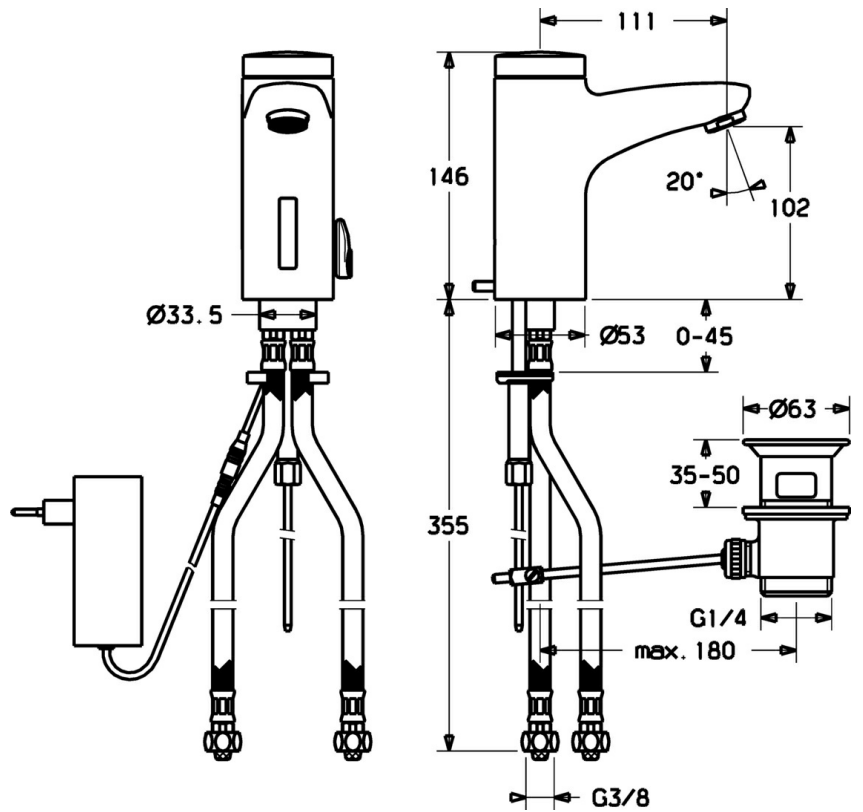

EAN: 4015474084179
static.hansa.com/50792200

- Washbasin
- Touchless, Plug transformer
- Deck mounted
- Chrome
- Fixed spout
- Standard aerator
- Pop-up waste with draw-rod
- Temperature preset fixable
- Litter filter(s), Mixing valve for manual temperature control, Non-return valve(s)
- Solenoid valve, Infrared sensor
- Flexible inlet pipes
- Inner body made of DZR brass, Software settings adjustable via buttons

Technical data

Technical properties

Hot water supply	max. +70°C
Working pressure	0.5-10 bar
Connection size	G3/8
Length / Height	111 mm
Backflow prevention (EN1717)	EB
Material	Brass

Electronic properties

Electrical Connection	230 / 6 V
-----------------------	------------------

Regulations

EN standard	EN 15091
-------------	-----------------

Spare parts

SP50792200

	Name	Code
1	Electronics	59912436
1.2	Screw	59912450
1.5	Holder	59912442
1.8	Connection cable	59910770
1.9	Power supply, 230/6 V DC	59911671
2.2	Solenoid valve	59912240
2.3	Non-return valve	59911674
3.1	Cover Discontinued	59912444
3.3	Sleeving	59911678
3.7	Fixing set	59911680
4	Flexible pipe, G3/8x10 (2008-)	59912447
4.1	Litter filter	59911684
5	Diverter and cartridge	59912788
5.2	Covering cap Discontinued	59911689
6	Aerator, M24x1 Z	59906826
6.1	Aerator, M22/24, Z	59906830
8	Pop-up waste	59911441
8.1	Pop-up operating rod	59912449
8.2	Swivel joint	59904624
N.I.	Connection cable, L=1500	59910648