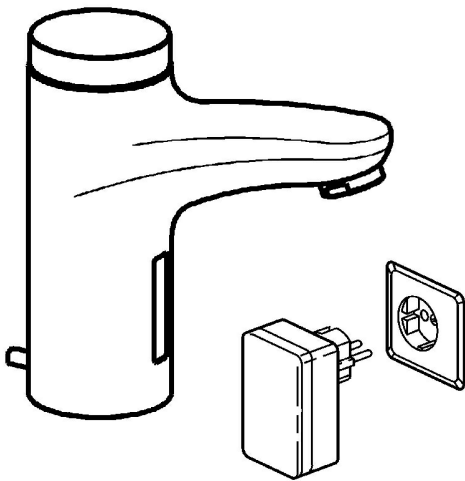

EAN: 4015474084179
static.hansa.com/50792200

- Washbasin
- Touchless, Plug transformer
- Deck mounted
- Chrome
- Fixed spout
- Standard aerator
- Pop-up waste with draw-rod
- Temperature preset fixable
- Litter filter(s), Mixing valve for manual temperature control, Non-return valve(s)
- Solenoid valve, Infrared sensor
- Flexible inlet pipes
- Inner body made of DZR brass, Software settings adjustable via buttons

Technical data

Technical properties

Hot water supply	max. +70°C
Working pressure	0.5-10 bar
Connection size	G3/8
Length / Height	111 mm
Backflow prevention (EN1717)	EB
Material	Brass

Electronic properties

Electrical Connection	230 / 6 V
-----------------------	------------------

Regulations

EN standard	EN 15091
-------------	-----------------

Spare parts

SP50792200

	Name	Code
1	Electronics	59912436
1.2	Screw	59912450
1.5	Holder	59912442
1.8	Connection cable	59910770
1.9	Power supply, 230/6 V DC	59911671
2.2	Solenoid valve	59912240
2.3	Non-return valve	59911674
3.1	Cover Discontinued	59912444
3.3	Sleeving	59911678
3.7	Fixing set	59911680
4	Flexible pipe, G3/8x10 (2008-)	59912447
4.1	Litter filter	59911684
5	Diverter and cartridge	59912788
5.2	Covering cap Discontinued	59911689
6	Aerator, M24x1 Z	59906826
6.1	Aerator, M22/24, Z	59906830
8	Pop-up waste	59911441
8.1	Pop-up operating rod	59912449
8.2	Swivel joint	59904624
N.I.	Connection cable, L=1500	59910648