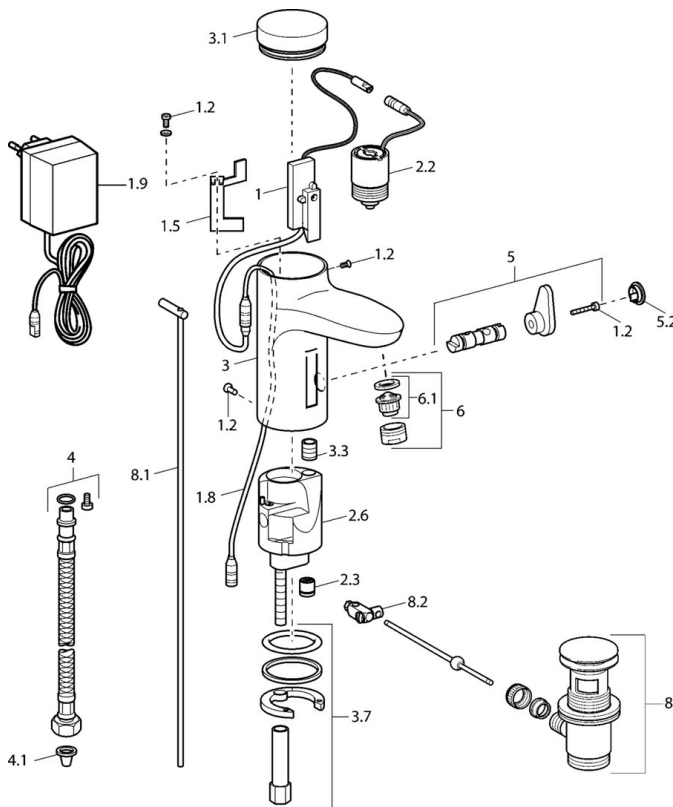

EAN: 4015474084179
static.hansa.com/50792200

- Washbasin
- Touchless, Plug transformer
- Deck mounted
- Chrome
- Fixed spout
- Standard aerator
- Pop-up waste with draw-rod
- Temperature preset fixable
- Litter filter(s), Mixing valve for manual temperature control, Non-return valve(s)
- Solenoid valve, Infrared sensor
- Flexible inlet pipes
- Inner body made of DZR brass, Software settings adjustable via buttons

Technical data

Technical properties

Hot water supply	max. +70°C
Working pressure	0.5-10 bar
Connection size	G3/8
Length / Height	111 mm
Backflow prevention (EN1717)	EB
Material	Brass

Electronic properties

Electrical Connection	230 / 6 V
-----------------------	------------------

Regulations

EN standard	EN 15091
-------------	-----------------

Spare parts

SP50792200

	Name	Code
1	Electronics	59912436
1.2	Screw	59912450
1.5	Holder	59912442
1.8	Connection cable	59910770
1.9	Power supply, 230/6 V DC	59911671
2.2	Solenoid valve	59912240
2.3	Non-return valve	59911674
3.1	Cover Discontinued	59912444
3.3	Sleeving	59911678
3.7	Fixing set	59911680
4	Flexible pipe, G3/8x10 (2008-)	59912447
4.1	Litter filter	59911684
5	Diverter and cartridge	59912788
5.2	Covering cap Discontinued	59911689
6	Aerator, M24x1 Z	59906826
6.1	Aerator, M22/24, Z	59906830
8	Pop-up waste	59911441
8.1	Pop-up operating rod	59912449
8.2	Swivel joint	59904624
N.I.	Connection cable, L=1500	59910648