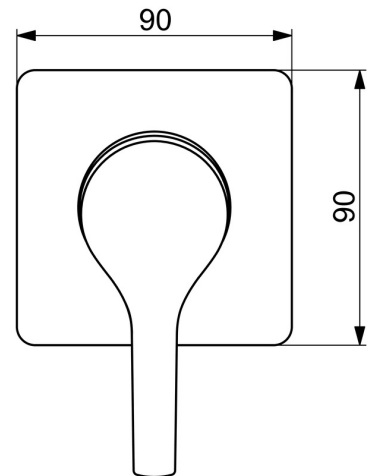

EAN: 4057304012143
static.hansa.com/50789003

- Shower solutions
- Trim Kit, Single-lever
- Concealed wall mounting
- Chrome
- Hot/Cold symbols, Single operating lever/handle
- Temperature preset fixable, Limitation option for maximum temperature and flow-rate
- Square rosette, Sleeve
- Without diverter

Technical data

Flow properties

Flow-rate at 3 bar **13.2 l/min**

Technical properties

Hot water supply **max. +80°C**
 Working pressure **0.5-10 bar**
 Material **Brass**

Regulations

EN standard **EN 817**
 Noise class **II (ISO 3822)**

Approvals and Declarations

Declaration of conformity **DoC**

Spare parts

SP50789003

	Name	Code
01	Lever	59914712
02	Cover sleeve	59912511
03	Cover plate, 110x130 mm	59914736
03	Cover plate, 90x90 mm	59914735