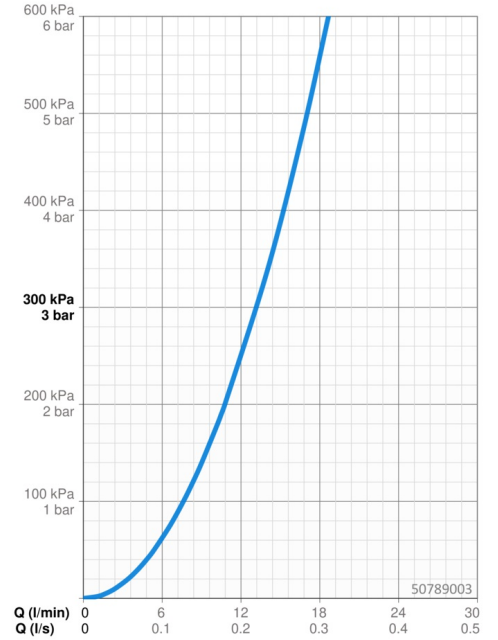

Technical data

Flow properties

Flow-rate at 3 bar **13.2 l/min**

Technical properties

Hot water supply **max. +80°C**
Working pressure **0.5-10 bar**
Material **Brass**

Regulations

EN standard **EN 817**
Noise class **II (ISO 3822)**

Approvals and Declarations

Declaration of conformity **DoC**