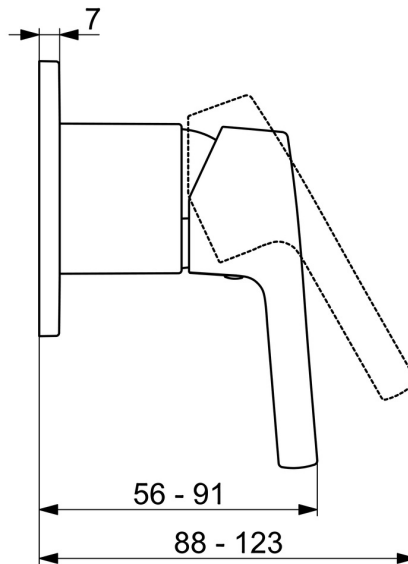

EAN: 4057304012143
static.hansa.com/50789003

- Shower solutions
- Trim Kit, Single-lever
- Concealed wall mounting
- Chrome
- Hot/Cold symbols, Single operating lever/handle
- Temperature preset fixable, Limitation option for maximum temperature and flow-rate
- Square rosette, Sleeve
- Without diverter

Technical data

Flow properties

Flow-rate at 3 bar **13.2 l/min**

Technical properties

Hot water supply **max. +80°C**
 Working pressure **0.5-10 bar**
 Material **Brass**

Regulations

EN standard **EN 817**
 Noise class **II (ISO 3822)**

Approvals and Declarations

Declaration of conformity **DoC**

Spare parts

SP50789003

	Name	Code
01	Lever	59914712
02	Cover sleeve	59912511
03	Cover plate, 110x130 mm	59914736
03	Cover plate, 90x90 mm	59914735