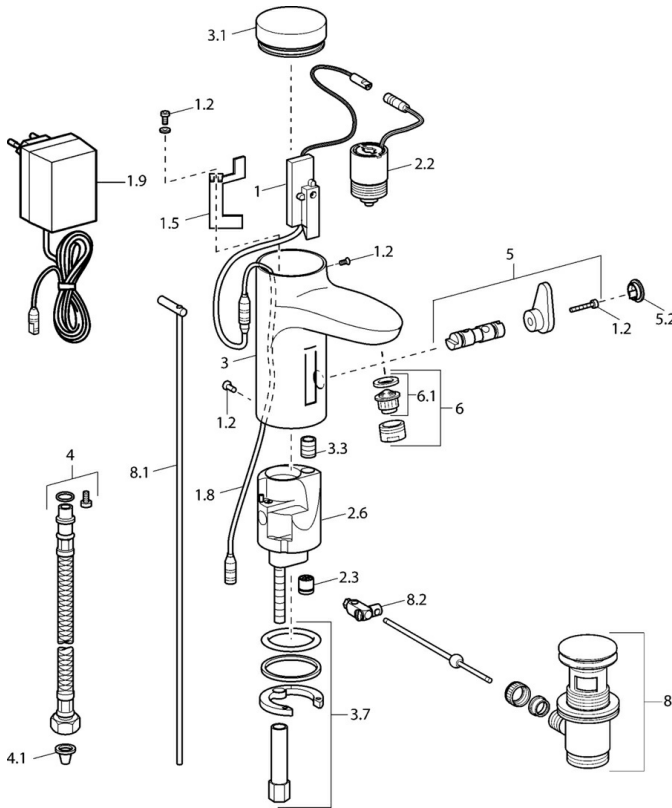

EAN: 4015474257412  
[static.hansa.com/50772200](http://static.hansa.com/50772200)

- Washbasin
- Touchless, Plug transformer
- Deck mounted
- Chrome
- Litter filter(s), Non-return valve(s)
- Flexible inlet pipes

### Technical properties

Hot water supply	<b>max. +70°C</b>
Working pressure	<b>0.5-10 bar</b>
Connection size	<b>G3/8</b>
Backflow prevention (EN1717)	<b>EB</b>
Material	<b>Brass</b>

### Electronic properties

Electrical Connection	<b>230 / 6 V</b>
-----------------------	------------------

### SP50792200

	Name	Code
1	Electronics	59912436
1.2	Screw	59912450
1.5	Holder	59912442
1.8	Connection cable	59910770
1.9	Power supply, 230/6 V DC	59911671
2.2	Solenoid valve	59912240
2.3	Non-return valve	59911674
3.1	Cover Discontinued	59912444
3.3	Sleeving	59911678
3.7	Fixing set	59911680
4	Flexible pipe, G3/8x10 (2008-)	59912447
4.1	Litter filter	59911684
5	Diverter and cartridge	59912788
5.2	Covering cap Discontinued	59911689
6	Aerator, M24x1 Z	59906826
6.1	Aerator, M22/24, Z	59906830
8	Pop-up waste	59911441
8.1	Pop-up operating rod	59912449
8.2	Swivel joint	59904624
N.I.	Connection cable, L=1500	59910648