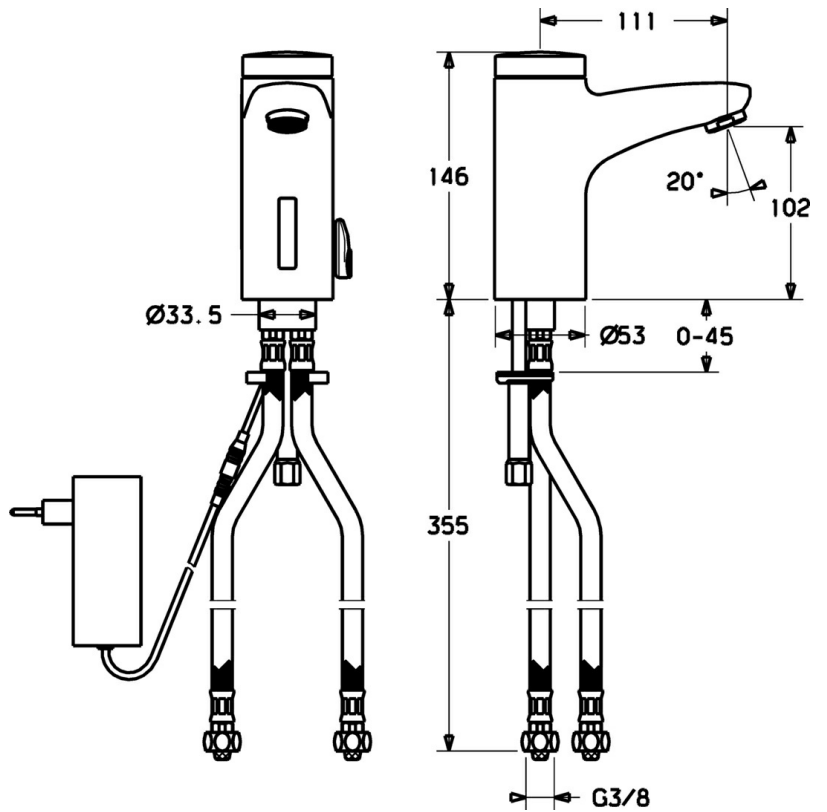

EAN: 4015474257412  
[static.hansa.com/50772200](http://static.hansa.com/50772200)

- Washbasin
- Touchless, Plug transformer
- Deck mounted
- Chrome
- Litter filter(s), Non-return valve(s)
- Flexible inlet pipes

### Technical properties

Hot water supply	<b>max. +70°C</b>
Working pressure	<b>0.5-10 bar</b>
Connection size	<b>G3/8</b>
Backflow prevention (EN1717)	<b>EB</b>
Material	<b>Brass</b>

### Electronic properties

Electrical Connection	<b>230 / 6 V</b>
-----------------------	------------------

### SP50792200

	Name	Code
1	Electronics	59912436
1.2	Screw	59912450
1.5	Holder	59912442
1.8	Connection cable	59910770
1.9	Power supply, 230/6 V DC	59911671
2.2	Solenoid valve	59912240
2.3	Non-return valve	59911674
3.1	Cover Discontinued	59912444
3.3	Sleeving	59911678
3.7	Fixing set	59911680
4	Flexible pipe, G3/8x10 (2008-)	59912447
4.1	Litter filter	59911684
5	Diverter and cartridge	59912788
5.2	Covering cap Discontinued	59911689
6	Aerator, M24x1 Z	59906826
6.1	Aerator, M22/24, Z	59906830
8	Pop-up waste	59911441
8.1	Pop-up operating rod	59912449
8.2	Swivel joint	59904624
N.I.	Connection cable, L=1500	59910648