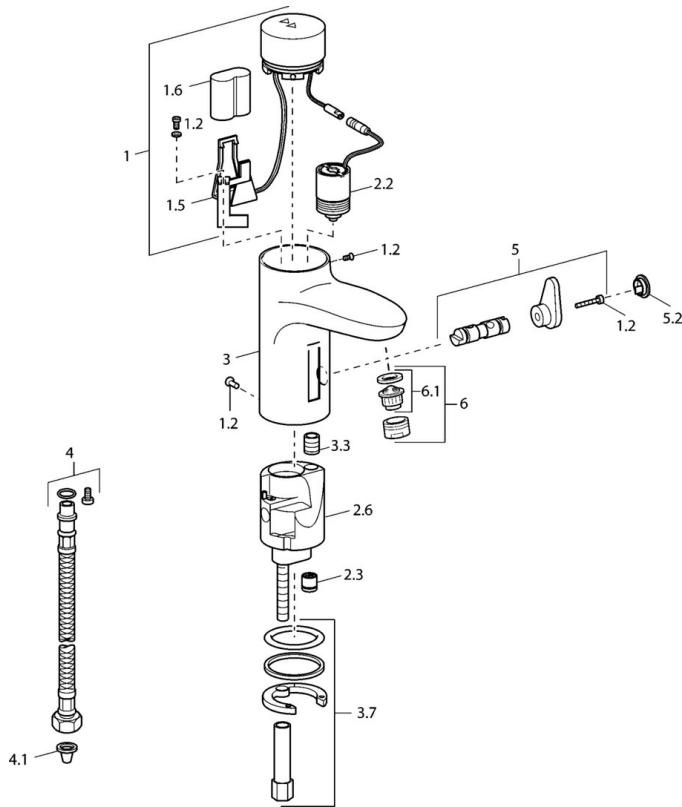

EAN: 4015474084278
static.hansa.com/50762211

- Washbasin
- Tiptronic, Battery-operated
- Deck mounted
- Chrome
- Fixed spout
- Litter filter(s), Non-return valve(s)

Technical data

Technical properties

Hot water supply	max. +70°C
Working pressure	0.5-10 bar
Backflow prevention (EN1717)	EB
Material	Brass

Electronic properties

Battery	Lithium DL223 6 V
---------	-------------------

Spare parts

SP50762211

	Name	Code
1	Electronics	59912440
1.2	Screw	59912450
1.5	Holder	59912442
1.6	Lithium battery, DL223A /CR-P2	59912443
2.2	Solenoid valve	59912240
2.3	Non-return valve	59911674
3.3	Sleeving	59911678
3.7	Fixing set	59911680
4	Flexible pipe, G3/8x10 (2008-)	59912447
4.1	Litter filter	59911684
5	Diverter and cartridge	59912788
5.2	Covering cap Discontinued	59911689
6	Aerator, M24x1 Z	59906826
6.1	Aerator, M22/24, Z	59906830