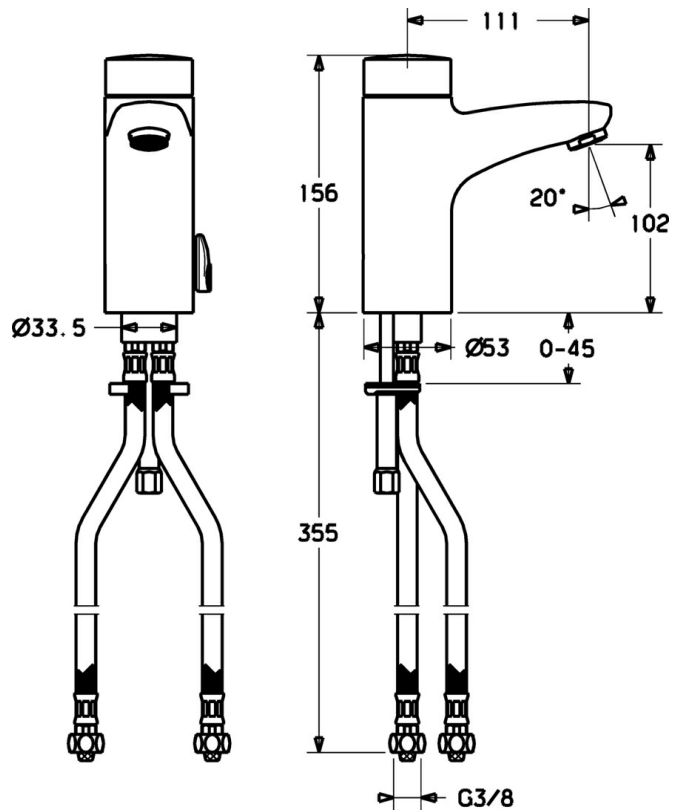

EAN: 4015474084278
static.hansa.com/50762211

- Washbasin
- Tiptronic, Battery-operated
- Deck mounted
- Chrome
- Fixed spout
- Litter filter(s), Non-return valve(s)

Technical data

Technical properties

Hot water supply	max. +70°C
Working pressure	0.5-10 bar
Backflow prevention (EN1717)	EB
Material	Brass

Electronic properties

Battery	Lithium DL223 6 V
---------	-------------------

Spare parts

SP50762211

	Name	Code
1	Electronics	59912440
1.2	Screw	59912450
1.5	Holder	59912442
1.6	Lithium battery, DL223A /CR-P2	59912443
2.2	Solenoid valve	59912240
2.3	Non-return valve	59911674
3.3	Sleeving	59911678
3.7	Fixing set	59911680
4	Flexible pipe, G3/8x10 (2008-)	59912447
4.1	Litter filter	59911684
5	Diverter and cartridge	59912788
5.2	Covering cap Discontinued	59911689
6	Aerator, M24x1 Z	59906826
6.1	Aerator, M22/24, Z	59906830