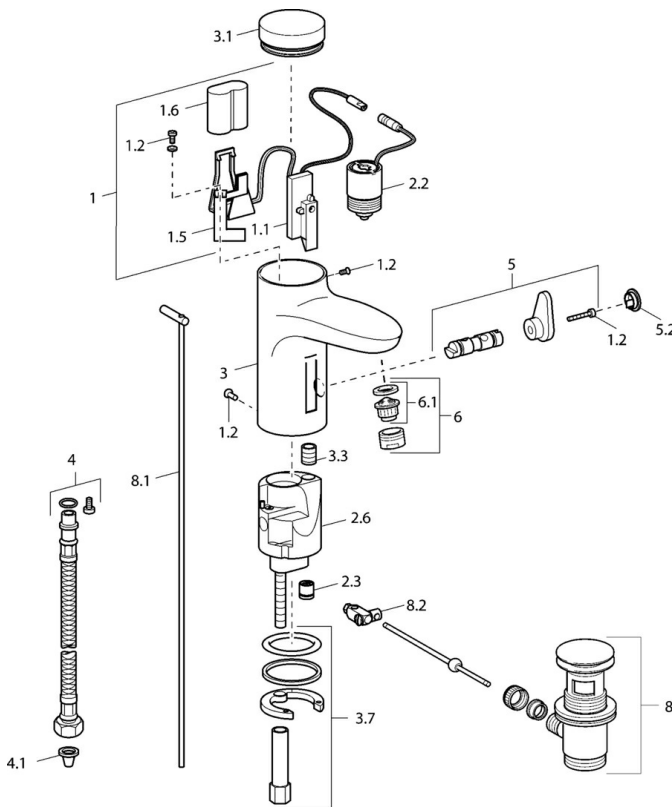

EAN: 4015474084322  
[static.hansa.com/50742210](http://static.hansa.com/50742210)

- Washbasin
- Touchless, Battery-operated
- Deck mounted
- Chrome
- Fixed spout
- Standard aerator
- Litter filter(s), Non-return valve(s)
- Low battery indicator, Infrared sensor, Solenoid valve
- One inlet for cold or premixed water
- Inner body made of DZR brass, Software settings adjustable via buttons
- Without pop-up waste, Without draw-rod opening

### Technical properties

Hot water supply	<b>max. +70°C</b>
Working pressure	<b>0.5-10 bar</b>
Connection size	<b>G3/8</b>
Length / Height	<b>111 mm</b>
Backflow prevention (EN1717)	<b>EB</b>
Material	<b>Brass</b>

### Electronic properties

Battery	<b>Lithium DL223 6 V</b>
---------	--------------------------

### SP50792210

	<b>Name</b>	<b>Code</b>
1	Electronics package	59912437
1.2	Screw	59912450
1.5	Holder	59912442
1.6	Lithium battery, DL223A /CR-P2	59912443
2.2	Solenoid valve	59912240
2.3	Non-return valve	59911674
3.1	Cover Discontinued	59912444
3.3	Sleeving	59911678
3.7	Fixing set	59911680
4	Flexible pipe, G3/8x10 (2008-)	59912447
5	Diverter and cartridge	59912788
5.2	Covering cap Discontinued	59911689
6	Aerator, M24x1 Z	59906826
6.1	Aerator, M22/24, Z	59906830
8	Pop-up waste	59911441
8.1	Pop-up operating rod	59912449
8.2	Swivel joint	59904624