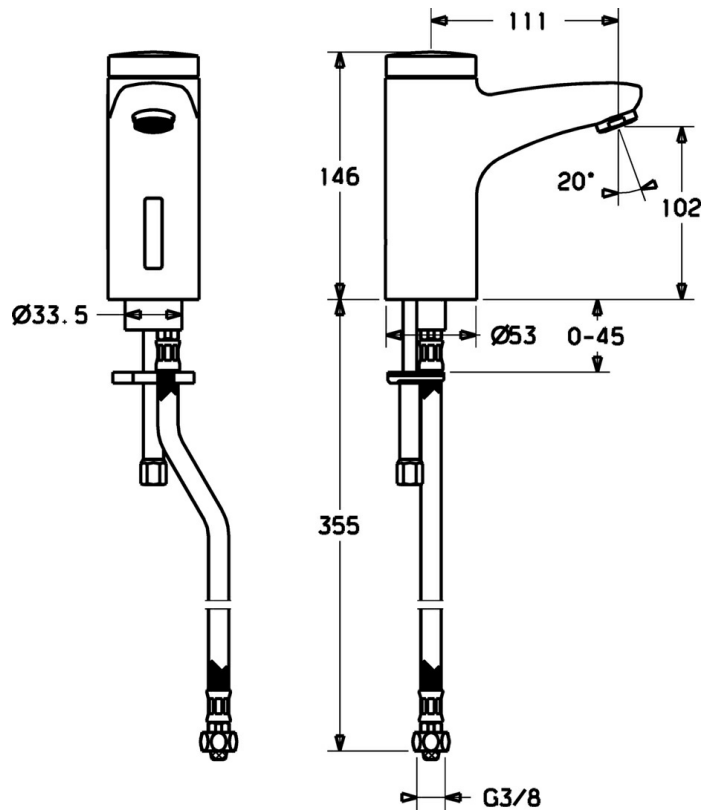

EAN: 4015474084322  
[static.hansa.com/50742210](http://static.hansa.com/50742210)

- Washbasin
- Touchless, Battery-operated
- Deck mounted
- Chrome
- Fixed spout
- Standard aerator
- Litter filter(s), Non-return valve(s)
- Low battery indicator, Infrared sensor, Solenoid valve
- One inlet for cold or premixed water
- Inner body made of DZR brass, Software settings adjustable via buttons
- Without pop-up waste, Without draw-rod opening

### Technical properties

Hot water supply	<b>max. +70°C</b>
Working pressure	<b>0.5-10 bar</b>
Connection size	<b>G3/8</b>
Length / Height	<b>111 mm</b>
Backflow prevention (EN1717)	<b>EB</b>
Material	<b>Brass</b>

### SP50792210

	<b>Name</b>	<b>Code</b>
1	Electronics package	59912437
1.2	Screw	59912450
1.5	Holder	59912442
1.6	Lithium battery, DL223A /CR-P2	59912443
2.2	Solenoid valve	59912240
2.3	Non-return valve	59911674
3.1	Cover Discontinued	59912444
3.3	Sleeving	59911678
3.7	Fixing set	59911680
4	Flexible pipe, G3/8x10 (2008-)	59912447
5	Diverter and cartridge	59912788
5.2	Covering cap Discontinued	59911689
6	Aerator, M24x1 Z	59906826
6.1	Aerator, M22/24, Z	59906830
8	Pop-up waste	59911441
8.1	Pop-up operating rod	59912449
8.2	Swivel joint	59904624