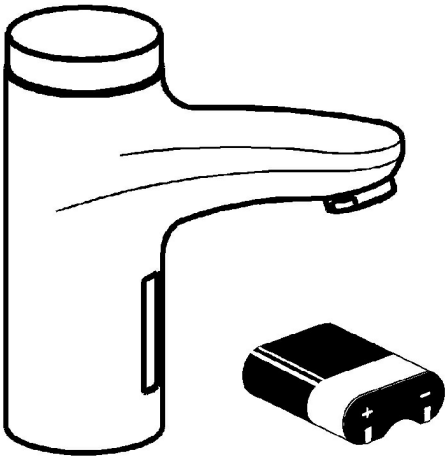

EAN: 4015474084322  
[static.hansa.com/50742210](http://static.hansa.com/50742210)

- Washbasin
- Touchless, Battery-operated
- Deck mounted
- Chrome
- Fixed spout
- Standard aerator
- Litter filter(s), Non-return valve(s)
- Low battery indicator, Infrared sensor, Solenoid valve
- One inlet for cold or premixed water
- Inner body made of DZR brass, Software settings adjustable via buttons
- Without pop-up waste, Without draw-rod opening