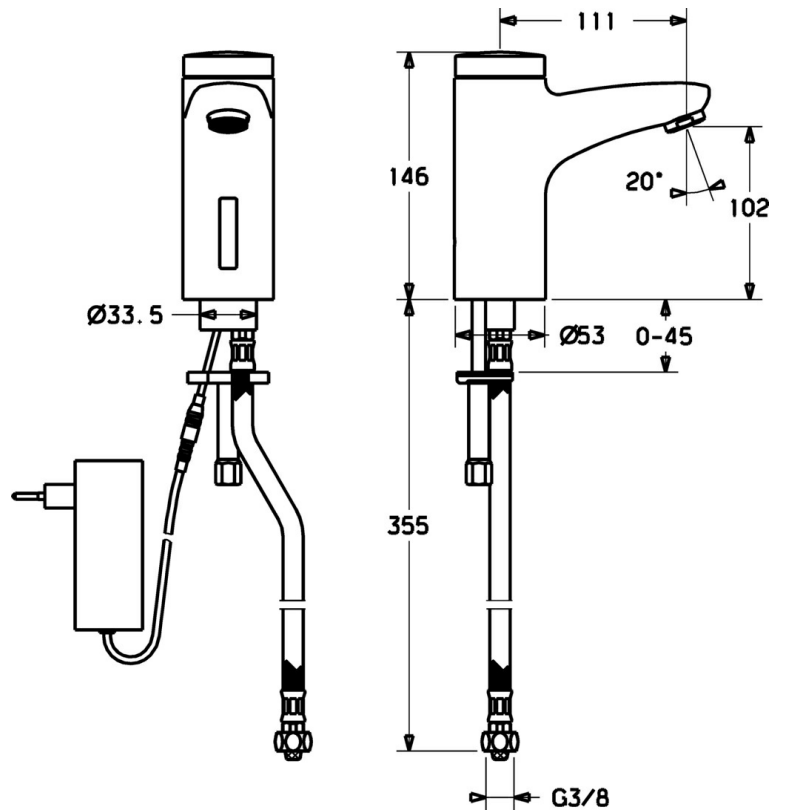

EAN: 4015474086890
static.hansa.com/50742200

- Washbasin
 - Touchless, Plug transformer
 - Deck mounted
 - Chrome
 - Fixed spout
 - Standard aerator
- Litter filter(s), Non-return valve(s)
 - Solenoid valve, Infrared sensor
 - One inlet for cold or premixed water
 - Inner body made of DZR brass, Software settings adjustable via buttons
 - Without pop-up waste, Without draw-rod opening

Technical data

Technical properties

DN-size (nominal dimension)	DN15
Hot water supply	max. +70°C
Working pressure	0.5-10 bar
Connection size	G3/8
Length / Height	111 mm
Backflow prevention (EN1717)	EB
Material	Brass

Electronic properties

Electrical Connection	230 / 6 V
-----------------------	------------------

Regulations

EN standard	EN 15091
-------------	-----------------

Spare parts

SP50792200

	Name	Code
1	Electronics	59912436
1.2	Screw	59912450
1.5	Holder	59912442
1.8	Connection cable	59910770
1.9	Power supply, 230/6 V DC	59911671
2.2	Solenoid valve	59912240
2.3	Non-return valve	59911674
3.1	Cover Discontinued	59912444
3.3	Sleeving	59911678
3.7	Fixing set	59911680
4	Flexible pipe, G3/8x10 (2008-)	59912447
4.1	Litter filter	59911684
5	Diverter and cartridge	59912788
5.2	Covering cap Discontinued	59911689
6	Aerator, M24x1 Z	59906826
6.1	Aerator, M22/24, Z	59906830
8	Pop-up waste	59911441
8.1	Pop-up operating rod	59912449
8.2	Swivel joint	59904624
N.I.	Connection cable, L=1500	59910648