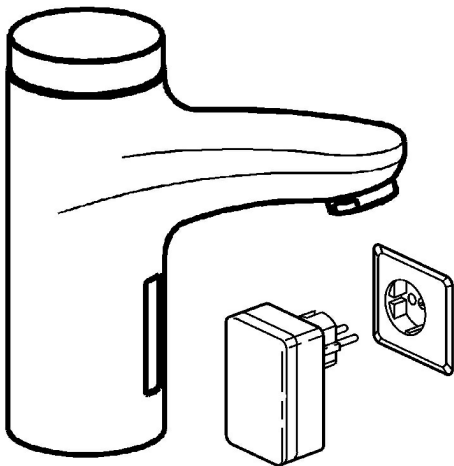

EAN: 4015474086890
static.hansa.com/50742200

- Washbasin
 - Touchless, Plug transformer
 - Deck mounted
 - Chrome
 - Fixed spout
 - Standard aerator
- Litter filter(s), Non-return valve(s)
 - Solenoid valve, Infrared sensor
 - One inlet for cold or premixed water
 - Inner body made of DZR brass, Software settings adjustable via buttons
 - Without pop-up waste, Without draw-rod opening

Technical data

Technical properties

DN-size (nominal dimension)	DN15
Hot water supply	max. +70°C
Working pressure	0.5-10 bar
Connection size	G3/8
Length / Height	111 mm
Backflow prevention (EN1717)	EB
Material	Brass

Electronic properties

Electrical Connection	230 / 6 V
-----------------------	------------------

Regulations

EN standard	EN 15091
-------------	-----------------

Spare parts

SP50792200

	Name	Code
1	Electronics	59912436
1.2	Screw	59912450
1.5	Holder	59912442
1.8	Connection cable	59910770
1.9	Power supply, 230/6 V DC	59911671
2.2	Solenoid valve	59912240
2.3	Non-return valve	59911674
3.1	Cover Discontinued	59912444
3.3	Sleeving	59911678
3.7	Fixing set	59911680
4	Flexible pipe, G3/8x10 (2008-)	59912447
4.1	Litter filter	59911684
5	Diverter and cartridge	59912788
5.2	Covering cap Discontinued	59911689
6	Aerator, M24x1 Z	59906826
6.1	Aerator, M22/24, Z	59906830
8	Pop-up waste	59911441
8.1	Pop-up operating rod	59912449
8.2	Swivel joint	59904624
N.I.	Connection cable, L=1500	59910648