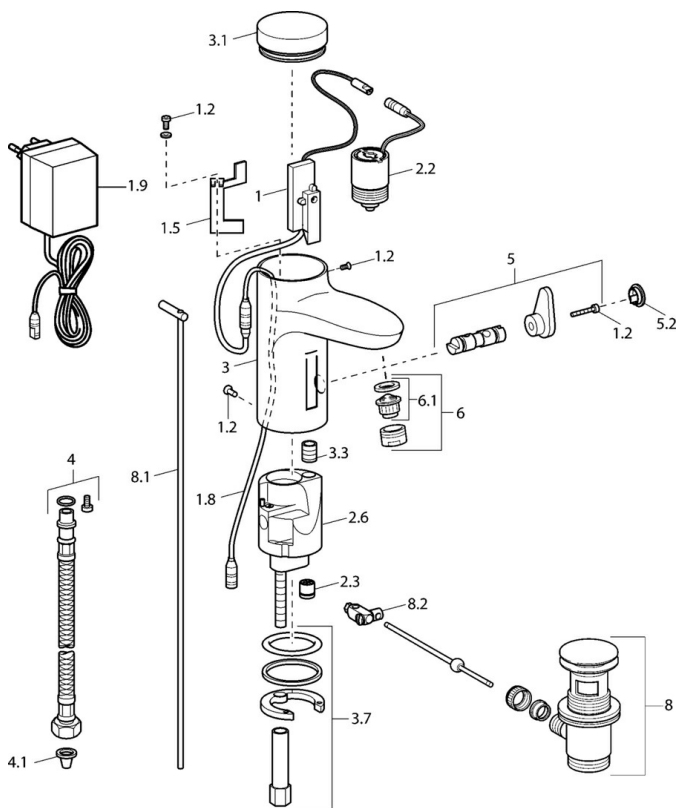

EAN: 4015474086890
static.hansa.com/50742200

- Washbasin
 - Touchless, Plug transformer
 - Deck mounted
 - Chrome
 - Fixed spout
 - Standard aerator
- Litter filter(s), Non-return valve(s)
 - Solenoid valve, Infrared sensor
 - One inlet for cold or premixed water
 - Inner body made of DZR brass, Software settings adjustable via buttons
 - Without pop-up waste, Without draw-rod opening

Technical data

Technical properties

DN-size (nominal dimension)	DN15
Hot water supply	max. +70°C
Working pressure	0.5-10 bar
Connection size	G3/8
Length / Height	111 mm
Backflow prevention (EN1717)	EB
Material	Brass

Electronic properties

Electrical Connection	230 / 6 V
-----------------------	------------------

Regulations

EN standard	EN 15091
-------------	-----------------

Spare parts

SP50792200

	Name	Code
1	Electronics	59912436
1.2	Screw	59912450
1.5	Holder	59912442
1.8	Connection cable	59910770
1.9	Power supply, 230/6 V DC	59911671
2.2	Solenoid valve	59912240
2.3	Non-return valve	59911674
3.1	Cover Discontinued	59912444
3.3	Sleeving	59911678
3.7	Fixing set	59911680
4	Flexible pipe, G3/8x10 (2008-)	59912447
4.1	Litter filter	59911684
5	Diverter and cartridge	59912788
5.2	Covering cap Discontinued	59911689
6	Aerator, M24x1 Z	59906826
6.1	Aerator, M22/24, Z	59906830
8	Pop-up waste	59911441
8.1	Pop-up operating rod	59912449
8.2	Swivel joint	59904624
N.I.	Connection cable, L=1500	59910648