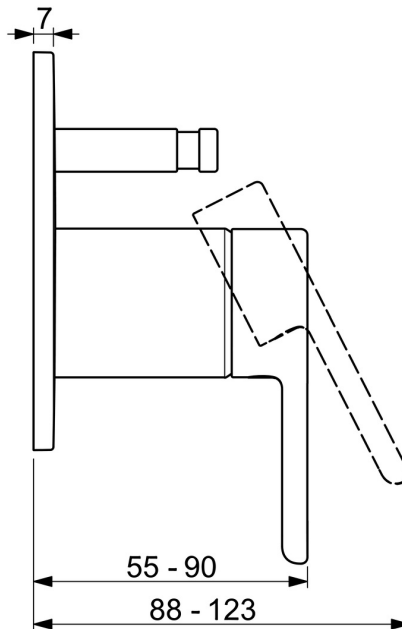

EAN: 4057304012525  
[static.hansa.com/50729003](https://static.hansa.com/50729003)

- Bathtub & Shower
- Single-lever, Trim Kit
- Concealed wall mounting
- Chrome
- Single operating lever/handle, Hot/Cold symbols
- Push operated diverter
- Limitation option for maximum temperature and flow-rate
- Round rosette

### Technical properties

Hot water supply	<b>max. +80°C</b>
Working pressure	<b>1-10 bar</b>

### SP50729003

	<b>Name</b>	<b>Code</b>
01	Lever	59914574
02	Cover sleeve	59914572
03	Cover plate, d 130 mm	59914741
04	Diverter	59914738