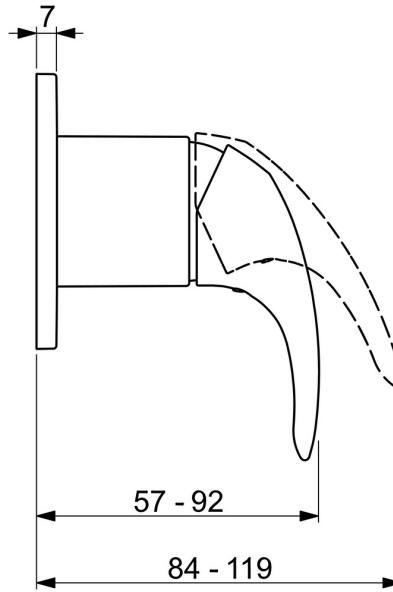

EAN: 4057304011689
static.hansa.com/50709903

- Shower solutions
- Single-lever, Trim Kit
- Concealed wall mounting
- Chrome
- Single operating lever/handle, Hot/Cold symbols
- Round rosette

Technical data

Technical properties

Hot water supply	max. +80°C
Working pressure	1-10 bar

Regulations

EN standard	EN 817
-------------	---------------

Approvals and Declarations

Declaration of conformity	DoC
EPD	S-P-07752

Spare parts

SP50709903

	Name	Code
01	Lever	59913678
02	Cover sleeve	59912511
03	Cover plate, d 90 mm	59914739
03	Cover plate, d 130 mm	59914740