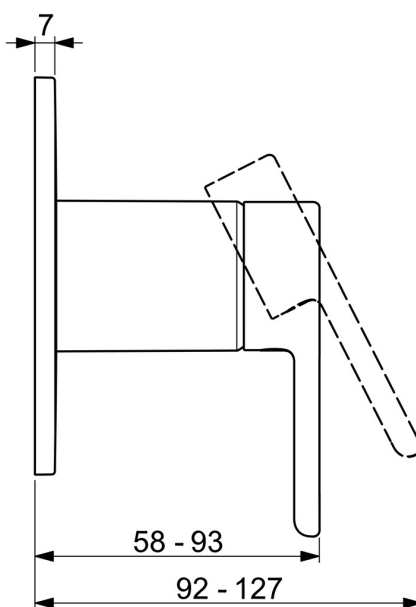

EAN: 4057304012518
static.hansa.com/50689903

- Shower solutions
- Single-lever, Trim Kit
- Concealed wall mounting
- Chrome
- Single operating lever/handle, Hot/Cold symbols
- Round rosette

Technical data

Technical properties

Hot water supply	max. +80°C
Working pressure	1-10 bar

Regulations

EN standard	EN 817
-------------	---------------

Spare parts

SP50689003

	Name	Code
01	Lever	59914574
02	Cover sleeve	59914572
03	Cover plate, d 90 mm	59914739
03	Cover plate, d 130 mm	59914740