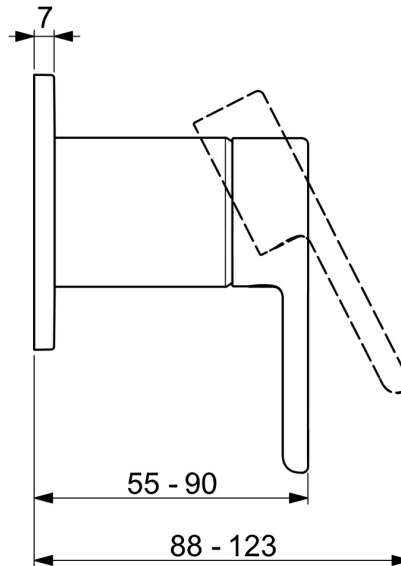

EAN: 4057304012501  
[static.hansa.com/50689003](https://static.hansa.com/50689003)

- Shower solutions
- Single-lever, Trim Kit
- Concealed wall mounting
- Chrome
- Single operating lever/handle, Hot/Cold symbols
- Round rosette

### Technical properties

Hot water supply	<b>max. +80°C</b>
Working pressure	<b>1-10 bar</b>

### SP50689003

	Name	Code
01	Lever	59914574
02	Cover sleeve	59914572
03	Cover plate, d 90 mm	59914739
03	Cover plate, d 130 mm	59914740