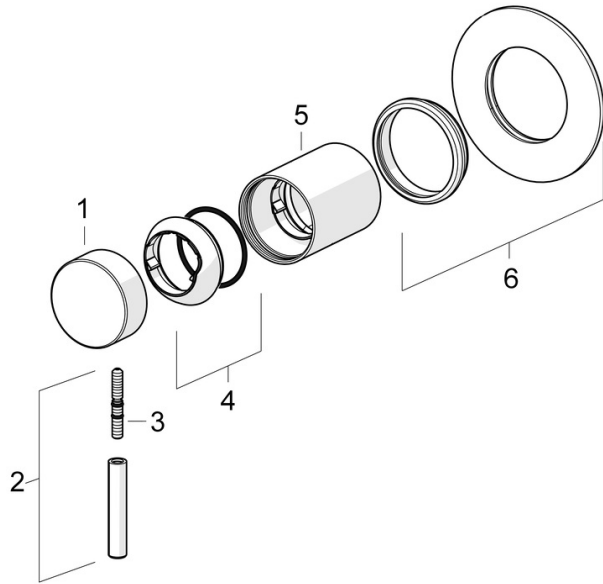

EAN: 4057304008108  
[static.hansa.com/50687003](https://static.hansa.com/50687003)

- Shower solutions
- Single-lever, Trim Kit
- Concealed wall mounting
- Chrome
- Single operating lever/handle, Hot/Cold symbols, Pin shape
- Round rosette

### SP50687003

---

	<b>Name</b>	<b>Code</b>
01	Cap	59913332
02	Lever, L=50, M5 IG	59913335
03	Screw, M5x35	59913299
04	Covering cap	59913364
05	Cover sleeve	59913375
06	Cover plate, d 90 mm	59914739