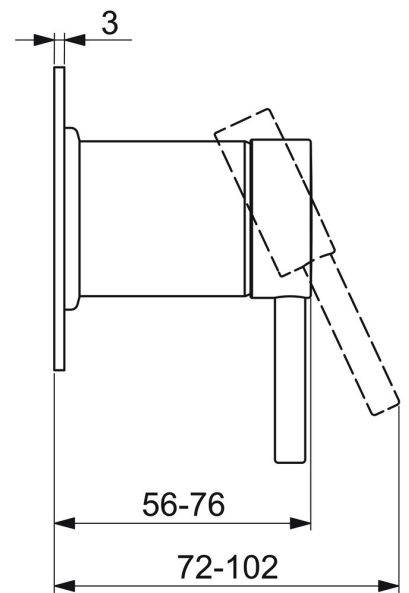

EAN: 4057304008108  
[static.hansa.com/50687003](https://static.hansa.com/50687003)

- Shower solutions
- Single-lever, Trim Kit
- Concealed wall mounting
- Chrome
- Single operating lever/handle, Hot/Cold symbols, Pin shape
- Round rosette

### Technical properties

Hot water supply	<b>max. +80°C</b>
Working pressure	<b>0.5-10 bar</b>

### SP50687003

---

	<b>Name</b>	<b>Code</b>
01	Cap	59913332
02	Lever, L=50, M5 IG	59913335
03	Screw, M5x35	59913299
04	Covering cap	59913364
05	Cover sleeve	59913375
06	Cover plate, d 90 mm	59914739