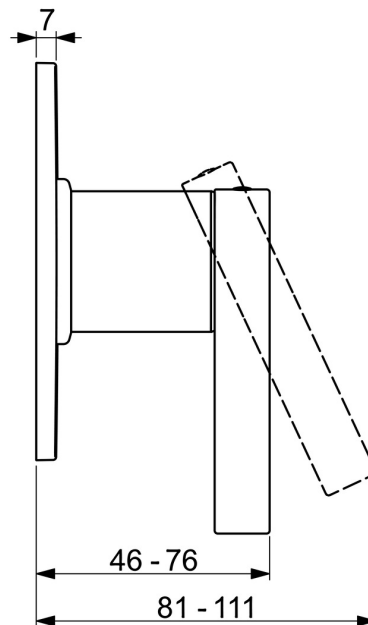

EAN: 4057304011559
static.hansa.com/50679903

- Shower solutions
- Single-lever, Trim Kit
- Concealed wall mounting
- Chrome
- Single operating lever/handle, Hot/Cold symbols
- Square rosette

Technical data

Technical properties

Hot water supply	max. +80°C
Working pressure	1-10 bar

Regulations

EN standard	EN 817
-------------	---------------

Approvals and Declarations

Declaration of conformity	DoC
---------------------------	------------

Spare parts

SP50679903

	Name	Code
01	Lever	59914017
02	Covering cap	59914016
03	Cover sleeve	59913375
04	Cover plate, 110x130 mm	59914736