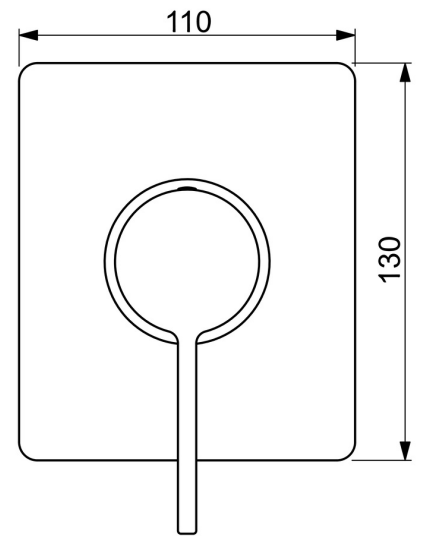

EAN: 4057304011559
static.hansa.com/50679903

- Shower solutions
- Single-lever, Trim Kit
- Concealed wall mounting
- Chrome
- Single operating lever/handle, Hot/Cold symbols
- Square rosette

Technical data

Technical properties

Hot water supply	max. +80°C
Working pressure	1-10 bar

Regulations

EN standard	EN 817
-------------	---------------

Approvals and Declarations

Declaration of conformity	DoC
---------------------------	------------

Spare parts

SP50679903

	Name	Code
01	Lever	59914017
02	Covering cap	59914016
03	Cover sleeve	59913375
04	Cover plate, 110x130 mm	59914736