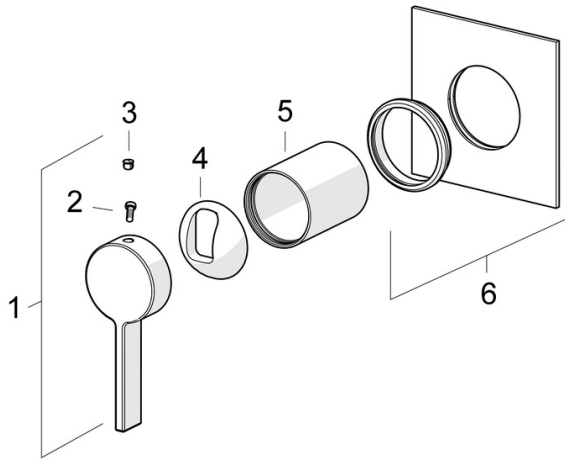

EAN: 4057304008092
static.hansa.com/50677003

- Shower solutions
- Single-lever, Trim Kit
- Concealed wall mounting
- Chrome
- Single operating lever/handle, Hot/Cold symbols
- Square rosette

Technical data

Technical properties

Hot water supply	max. +80°C
Working pressure	0.5-10 bar

Regulations

EN standard	EN 817
-------------	---------------

Spare parts

SP50677003

	Name	Code
01	Lever	59914017
02	Screw, M5x6, SW2.5	59912617
03	Cover plug	59913762
04	Covering cap	59914016
05	Cover sleeve	59913375
06	Cover flange, 100x100 mm	59913113