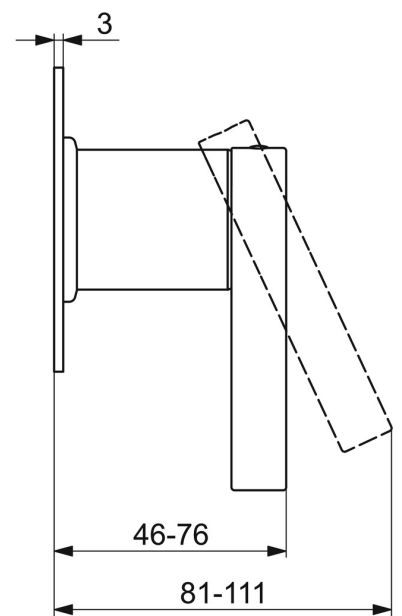

EAN: 4057304008092
static.hansa.com/50677003

- Shower solutions
- Single-lever, Trim Kit
- Concealed wall mounting
- Chrome
- Single operating lever/handle, Hot/Cold symbols
- Square rosette

Technical data

Technical properties

Hot water supply	max. +80°C
Working pressure	0.5-10 bar

Regulations

EN standard	EN 817
-------------	---------------

Spare parts

SP50677003

	Name	Code
01	Lever	59914017
02	Screw, M5x6, SW2.5	59912617
03	Cover plug	59913762
04	Covering cap	59914016
05	Cover sleeve	59913375
06	Cover flange, 100x100 mm	59913113