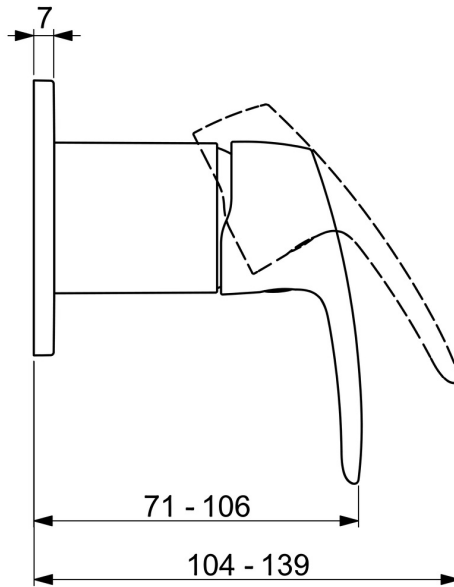

EAN: 4057304011733
static.hansa.com/50669983

- Shower solutions
- Single-lever, Trim Kit
- Concealed wall mounting
- Chrome
- Single operating lever/handle, Hot/Cold symbols
- Round rosette

Technical data

Technical properties

Hot water supply	max. +80°C
Working pressure	1-10 bar

Regulations

EN standard	EN 817
-------------	---------------

Approvals and Declarations

Declaration of conformity	DoC
---------------------------	------------

Spare parts

SP50669983

	Name	Code
01	Lever	59914453
01	Lever, L=136	59914719
02	Cover sleeve Discontinued	59914455
03	Cover plate, d 90 mm	59914739
03	Cover plate, d 130 mm	59914740